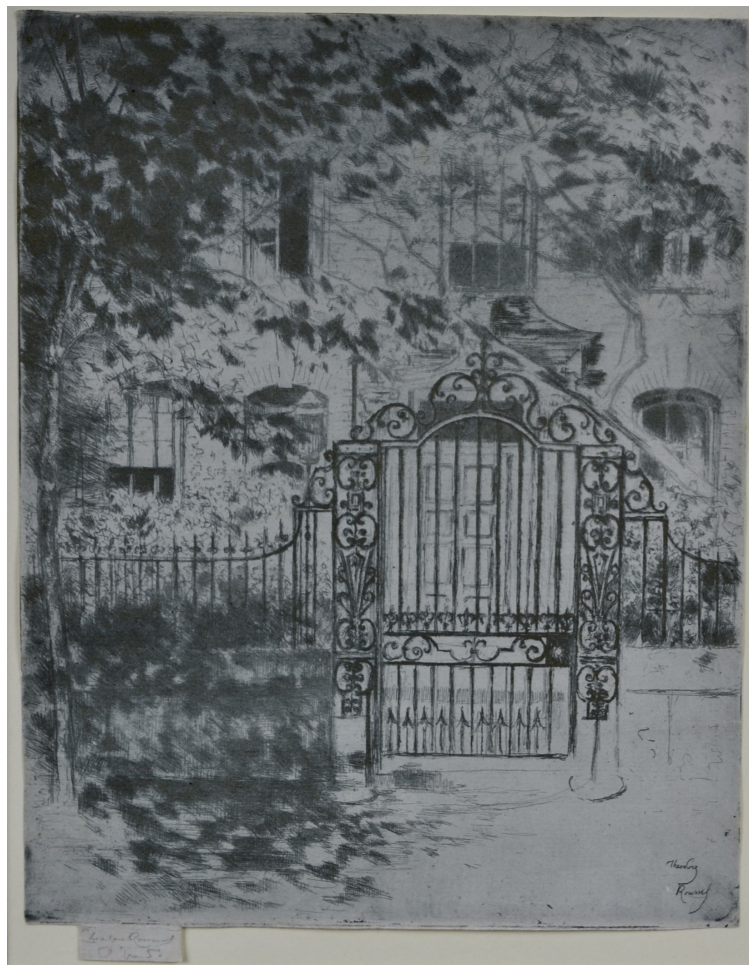

# SARAH COLEGRAVE FINE ART

---

## The Gate, Chelsea

SOLD

REF:

Artist: THEODORE ROUSSEL

Height: 20.8 cm (8 1/4") Width: 16.5 cm (6 1/2")

---

## Short Description

---

Theodore Roussel (1847-1926) *The Gate, Chelsea* Etching, signed in the plate, signed on the artist's tab, trimmed to the platemark by the artist, framed 20.8 by 16.5 cm (8 1/4 by 6 1/2 in.) plate size Literature: Margaret Dunwoody Hausberg, *The Prints of Theodore Roussel: A Catalogue Raisonné*, New York 1991, no.33. *The Gate, Chelsea* was executed c.1889-90 in a total of about 43 impressions. The gate and house still stand at 4 Cheyne Walk, Chelsea.