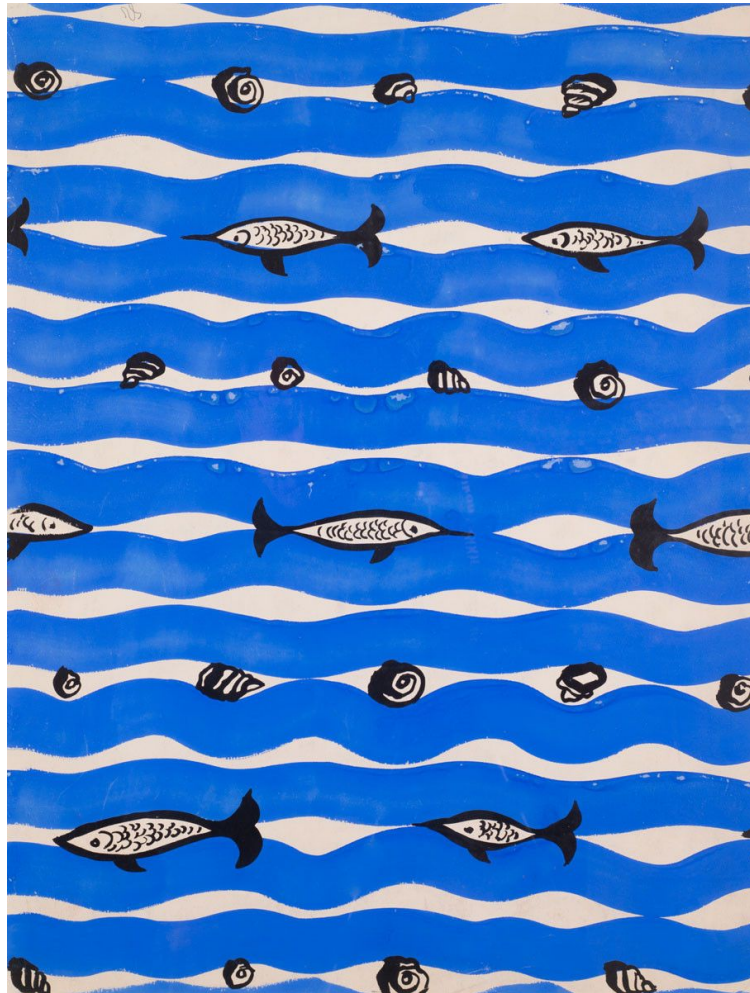

# SARAH COLEGRAVE FINE ART

---

## Fish and Shells

SOLD

REF: 1388

Artist: FRENCH TEXTILE DESIGN

Height: 158.75 cm (62 1/2") Width: 121.92 cm (48") Framed Height: 191.77 cm - 75 1/2"

Framed Width: 153.67 cm - 60 1/2"

---

## More Information

---

Year	c 1930
Medium	Gouache
Country	France