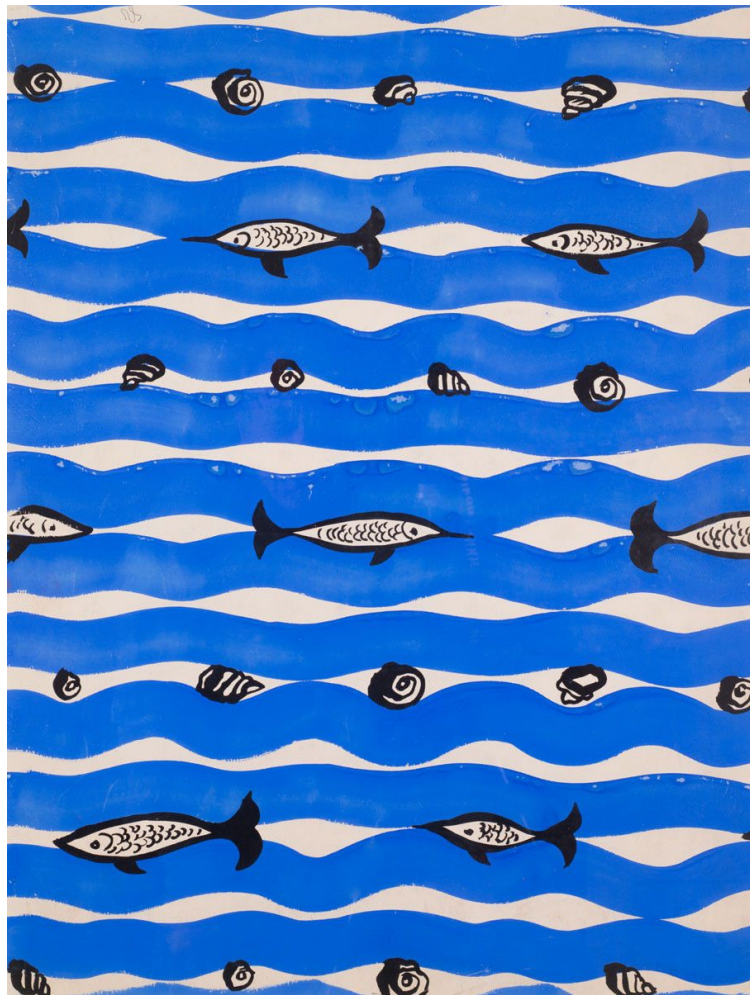

SARAH COLEGRAVE FINE ART

Fish and Shells

SOLD

REF: 1388

Artist: FRENCH TEXTILE DESIGN

Height: 158.75 cm (62 1/2") Width: 121.92 cm (48") Framed Height: 191.77 cm - 75 1/2"

Framed Width: 153.67 cm - 60 1/2"

More Information

Year	c 1930
Medium	Gouache
Country	France