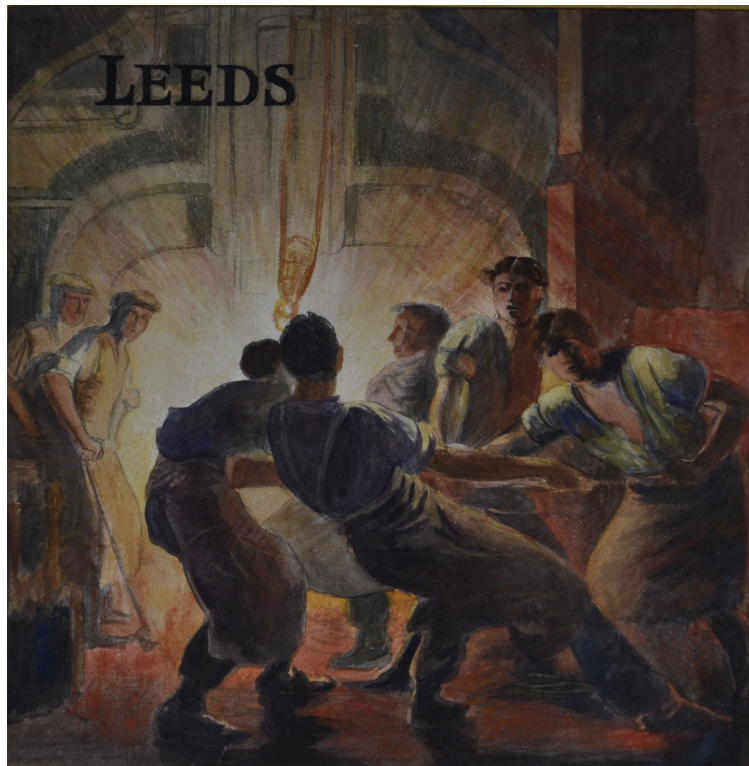

SARAH COLEGRAVE FINE ART

Leeds

SOLD

REF: 2139

Artist: BRITISH SCHOOL

Height: 67.31 cm (26 1/2") Width: 66.04 cm (26") Framed Height: 123.19 cm - 48 1/2"

Framed Width: 119.38 cm - 47"

More Information

Year	c 1920
Medium	Watercolour over traces of pencil
Country	United Kingdom
Signed	Inscribed