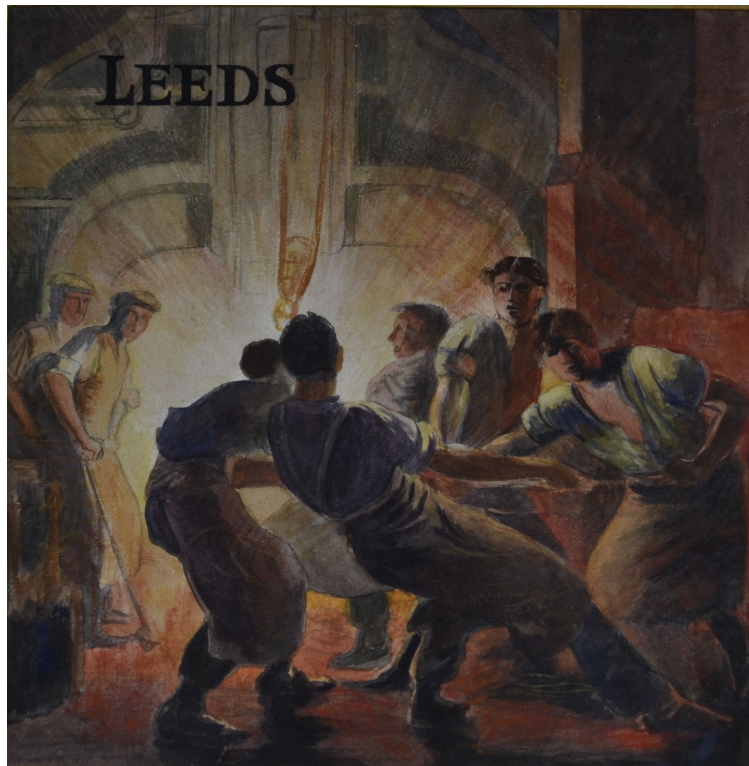

# SARAH COLEGRAVE FINE ART

---

## Leeds

SOLD

REF: 2139

Artist: BRITISH SCHOOL

Height: 67.31 cm (26 1/2") Width: 66.04 cm (26") Framed Height: 123.19 cm - 48 1/2"

Framed Width: 119.38 cm - 47"

---

## More Information

---

|         |                                   |
|---------|-----------------------------------|
| Year    | c 1920                            |
| Medium  | Watercolour over traces of pencil |
| Country | United Kingdom                    |
| Signed  | Inscribed                         |