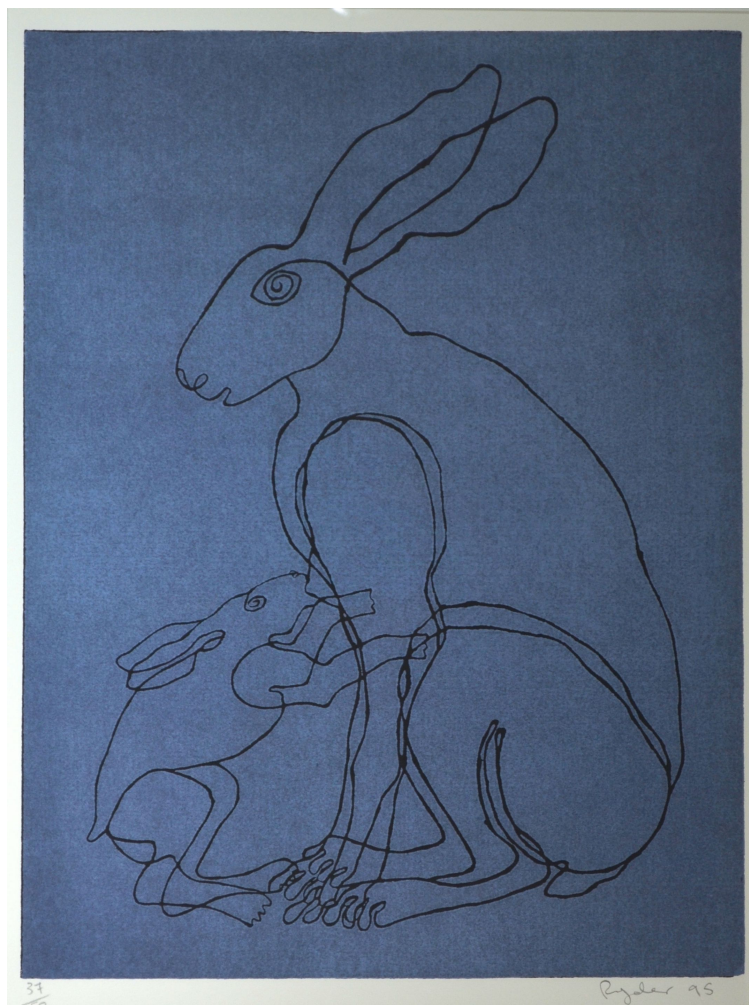

# SARAH COLEGRAVE FINE ART

---

## Lady Hare and Child

£450

REF: JS03

Artist: Sophie Ryder

Height: 137.16 cm (54") Width: 102.87 cm (40 1/2")

---

## Short Description

---

Sophie Ryder was born in London and studied combined arts at the Royal Academy School 1981-84. Although best known for her large scale wire sculptures she also uses other materials and drawing, painting and printmake have always been a central part of her practice. Her work is populated by mystical creatures, the Hare and Minotour of Greek legend being frequent subjects. He monumental sculptures are in many public collections.