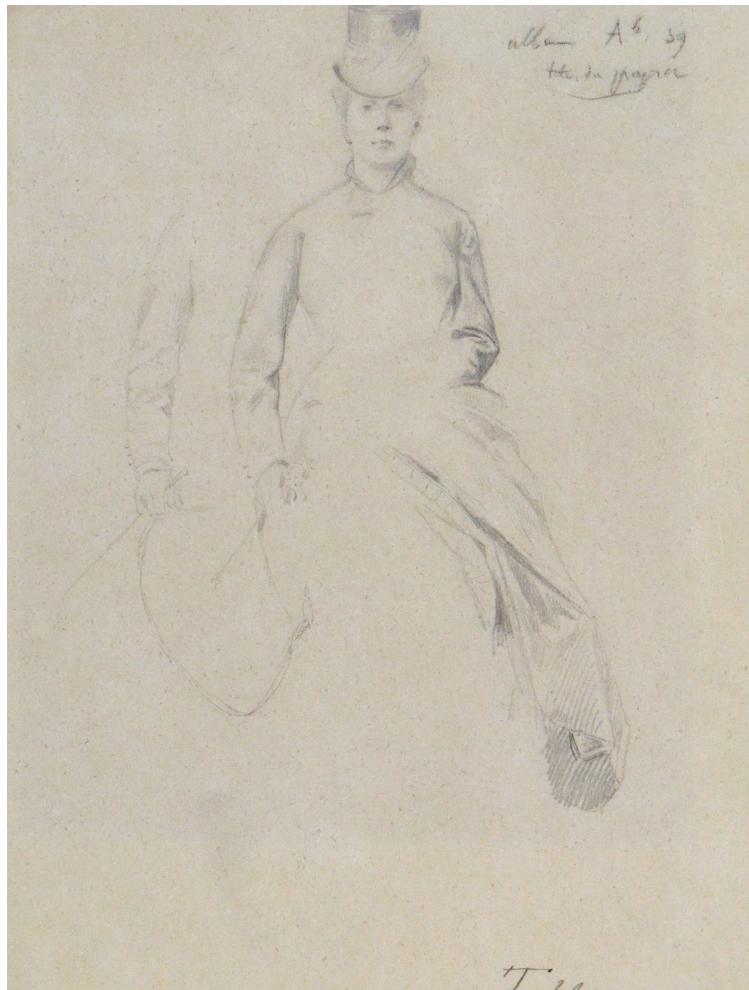

SARAH COLEGRAVE FINE ART

Side Saddle Rider - Front

£400

REF: 1445

Artist: FRENCH SCHOOL, 19th CENTURY

Height: 77.47 cm (30 1/2") Width: 60.96 cm (24") Framed Height: 127 cm - 50"

Framed Width: 109.22 cm - 43"

More Information

Year	c 1880
Medium	Pencil
Country	France
Signed	Inscribed