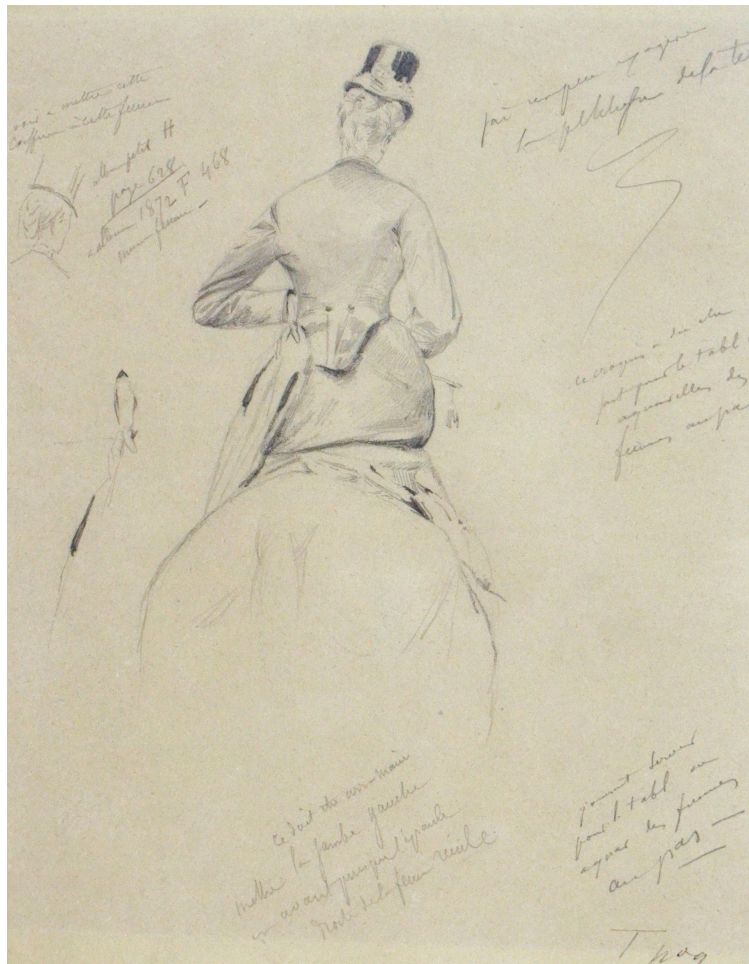

SARAH COLEGRAVE FINE ART

Side Saddle Rider - Behind

£400

REF: 1446

Artist: FRENCH SCHOOL, 19th CENTURY

Height: 77.47 cm (30 1/2") Width: 60.96 cm (24") Framed Height: 127 cm - 50"

Framed Width: 109.22 cm - 43"

More Information

Year	c 1880
Medium	Pencil
Country	France
Signed	Inscribed