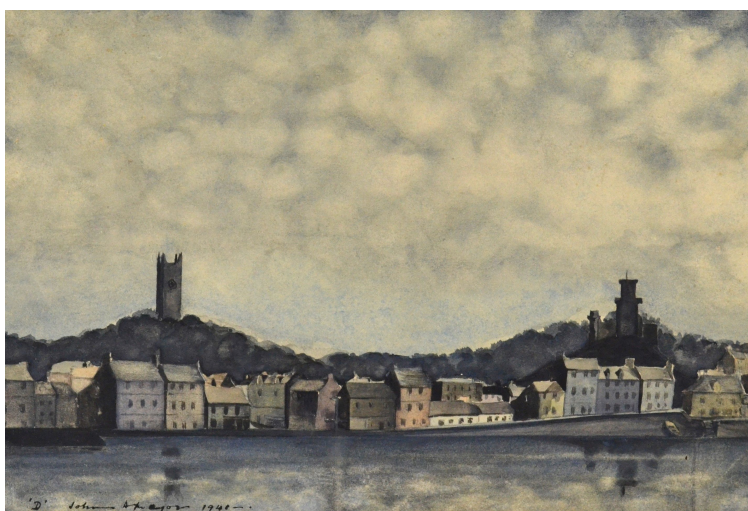

# SARAH COLEGRAVE FINE ART

---

## A Harbour Town

£185

REF: JD

Artist: JOHN N MAYOR

Height: 48.26 cm (19") Width: 67.31 cm (26 1/2")

---

## More Information

---

Year	1941
Medium	Watercolour, unframed
Country	United Kingdom
Signed	Signed and dated 1941