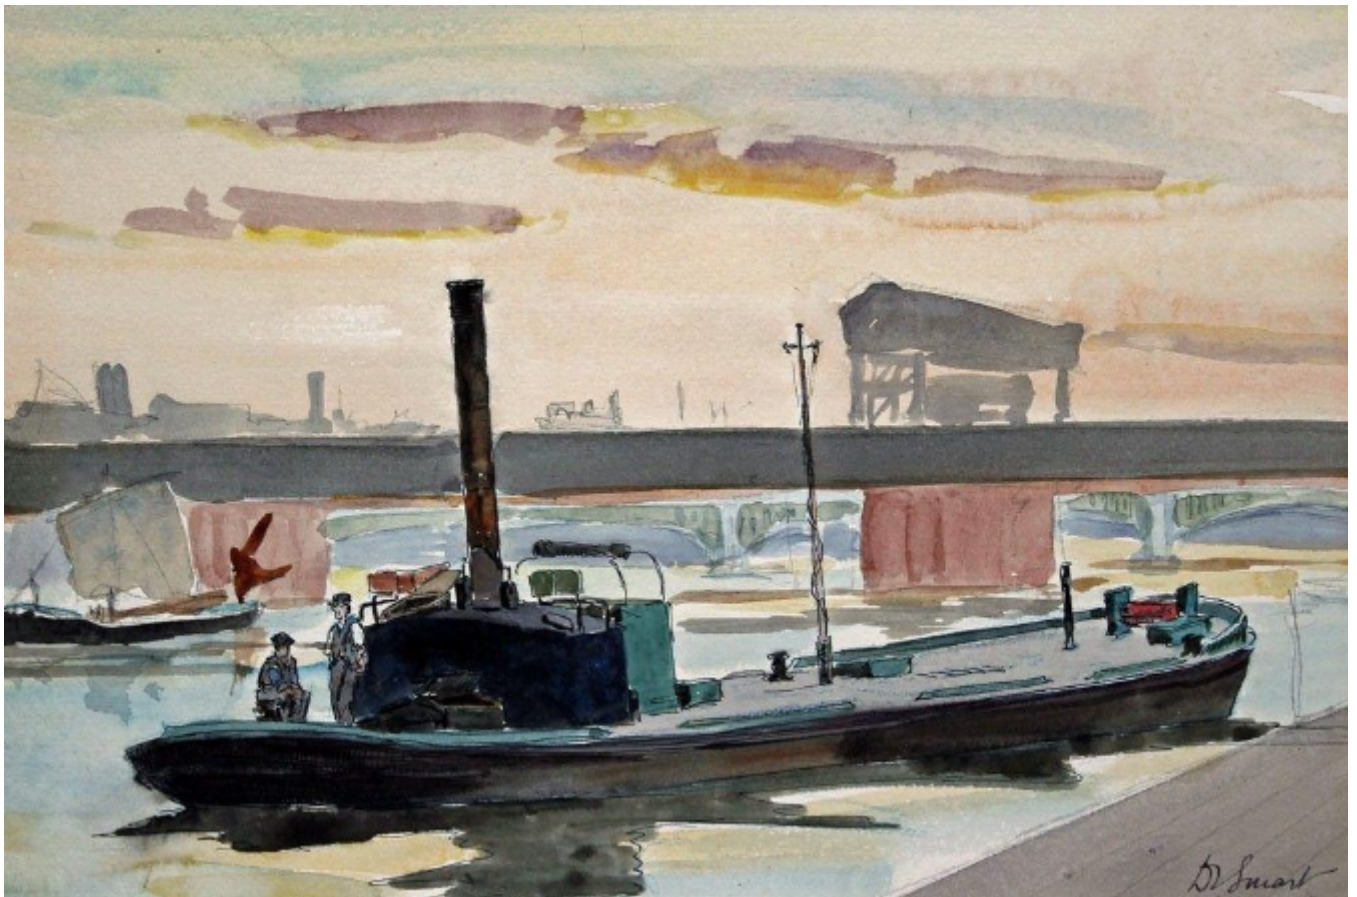

SARAH COLEGRAVE  
FINE ART

Waterboat, Blackfriars Railway Bridge

Douglas Ion Smart

Sold

REF: 273776

Height: 54.61 cm (21.5")

Width: 81.28 cm (32")

Framed Height: 93.98 cm (37")

Framed Width: 119.38 cm (47")

## Description

Douglas Ion Smart was born in Hammersmith, the son of the painter Charles Ion Smart. He studied at the Royal College of Art, London. A painter and etcher, the River Thames being a favourite subject matter and source of inspiration.