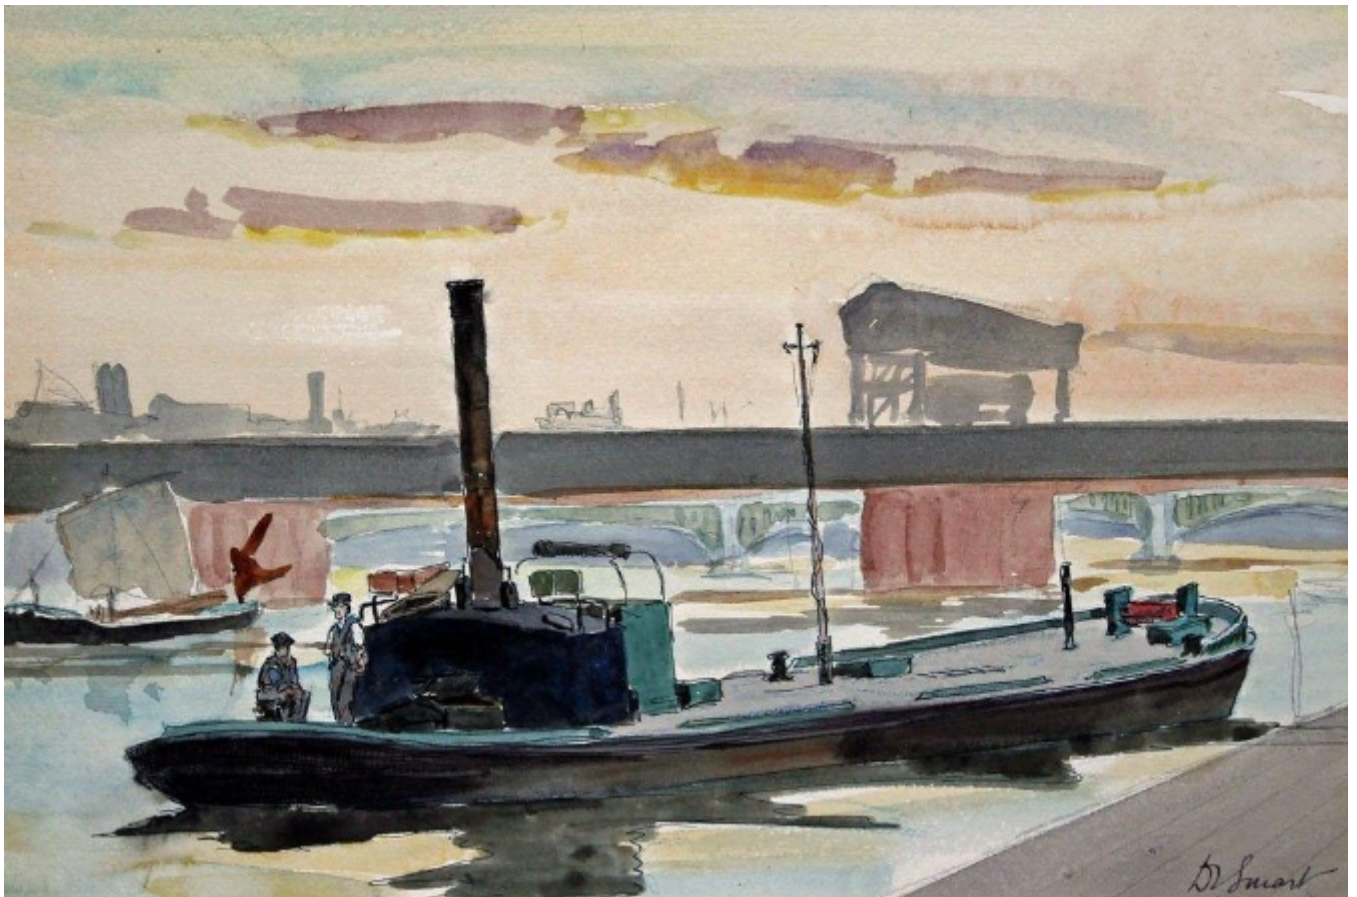

SARAH COLEGRAVE
FINE ART

Waterboat, Blackfriars Railway Bridge

Douglas Ion Smart

Sold

REF: 273776

Height: 54.61 cm (21.5")

Width: 81.28 cm (32")

Framed Height: 93.98 cm (37")

Framed Width: 119.38 cm (47")

Description

Douglas Ion Smart was born in Hammersmith, the son of the painter Charles Ion Smart. He studied at the Royal College of Art, London. A painter and etcher, the River Thames being a favourite subject matter and source of inspiration.