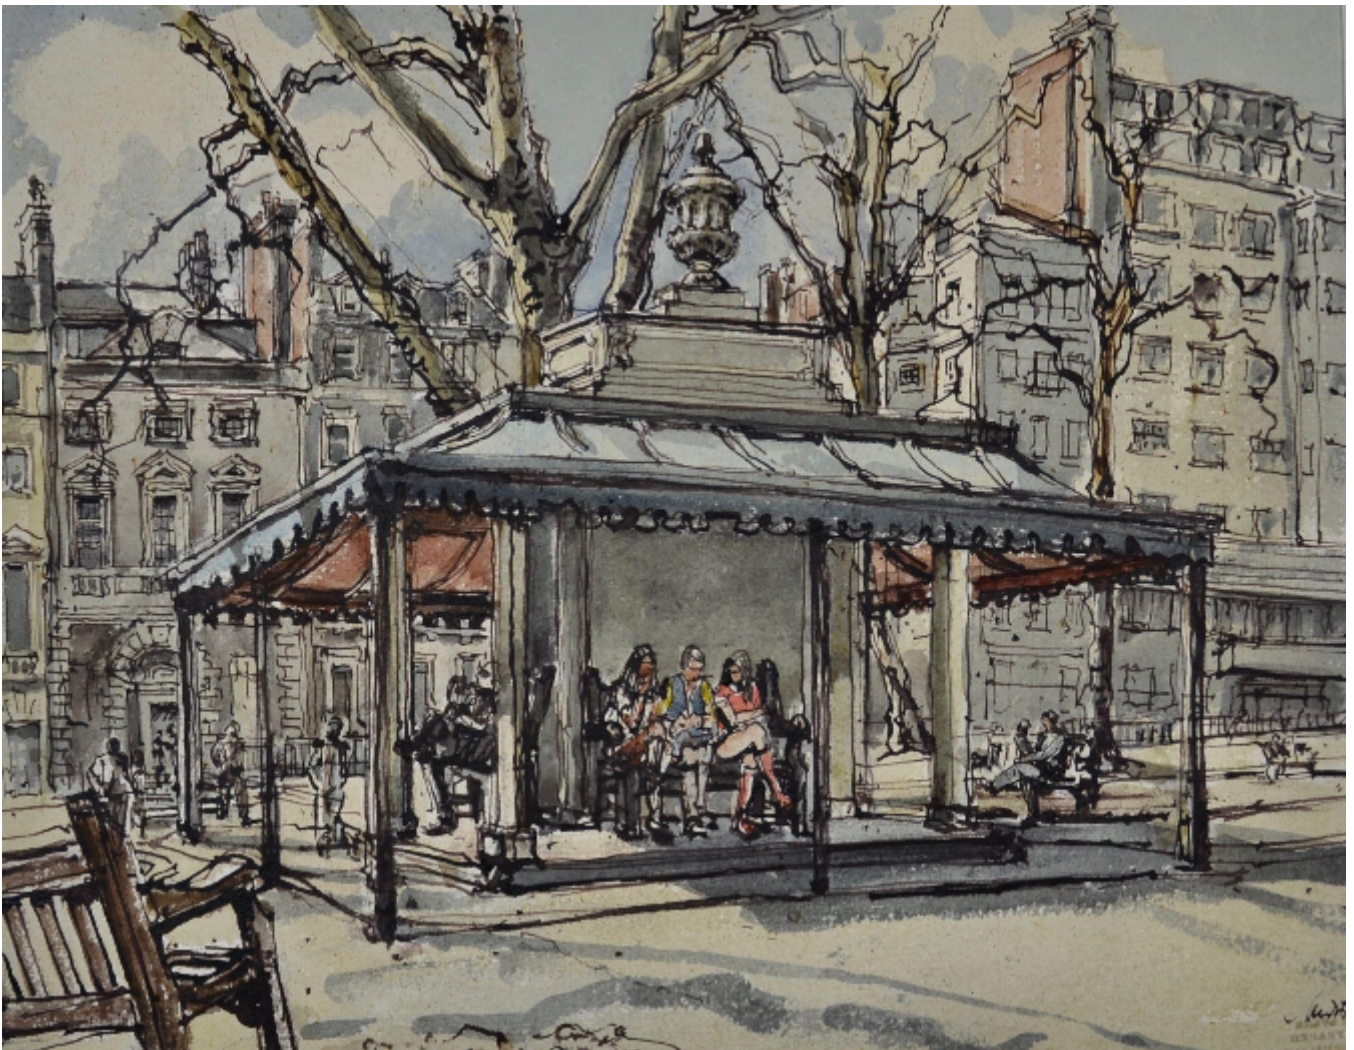

SARAH COLEGRAVE  
FINE ART

The Pump House Gazebo, Berkeley Square, London by Marianne von Werther

£480

Marianne Von Werther

Sarah Colegrave Fine Art  
London & Oxfordshire

+44 (0)77 7594 3722 sarah@sarahcolegrave.co.uk

## Description

MARIANNE VON WERTHER, RBA  
(1901-1984)

The Pump House Gazebo, Berkeley Square, London

Signed l.r.: M von Werther  
Pen and ink and watercolour  
Unframed, in conservation mount only

29 by 37 cm., 11 ½ by 14 ½ in.  
(mount size 46.5 by 53 cm., 18 ¼ by 21 in.)

Born in Brno, Czechoslovakia and studied in Vienna. She later moved to London in 1939 where she held her first one-man show at the Brod Gallery. In 1957 she was elected a member of the Royal Society of British Artists and she was awarded the de Laszlo medal in 1969. Alongside Karl Hagedorn, Lord Methuen and Denys Wells she contributed to the Pictures of London exhibition at the South London Gallery in 1970 and in 1977 she held a solo show of her watercolours and drawings of the streets and buildings of Rome, Vienna and London at the Österreichisches Museum, Vienna. She was a regular exhibitor at the Royal Academy, Royal Society of British Artists, New English Art Club and elsewhere. Works by her are held in the collections of the Albertine Art Gallery, Vienna, the Guildhall Art Gallery, London Museum and Royal West of England Academy.