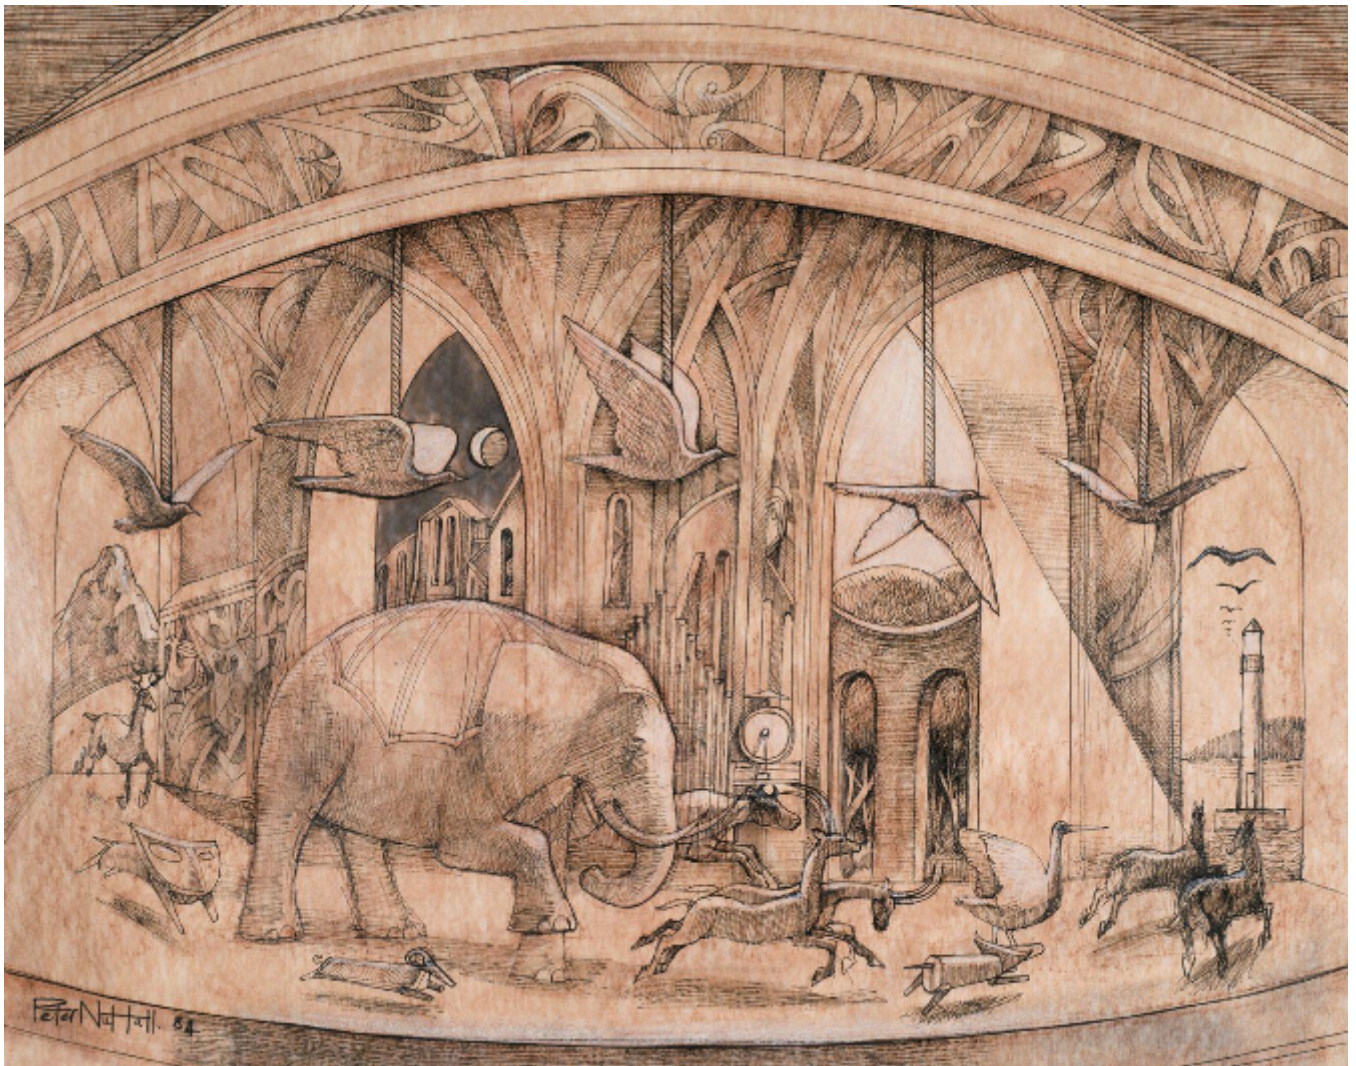

SARAH COLEGRAVE  
FINE ART

The Merry Go Round  
Peter Nuttall

Sold

Sarah Colegrave Fine Art  
London & Oxfordshire

+44 (0)77 7594 3722 sarah@sarahcolegrave.co.uk

REF: 318671

Height: 104.14 cm (41")

Width: 130.81 cm (51.5")

Framed Height: 133.35 cm (52.5")

Framed Width: 160.02 cm (63")

## Description

Peter Nuttall was born in Blackburn and studied at Maidstone College of Art where Elisabeth Frink was a tutor. In 1966 he moved to the village of Swavesey, near Cambridge. He is noted for his somewhat surreal drawings in pen and ink, watercolour and chalks. He is represented in the collection of Kettle's Yard, University of Cambridge.