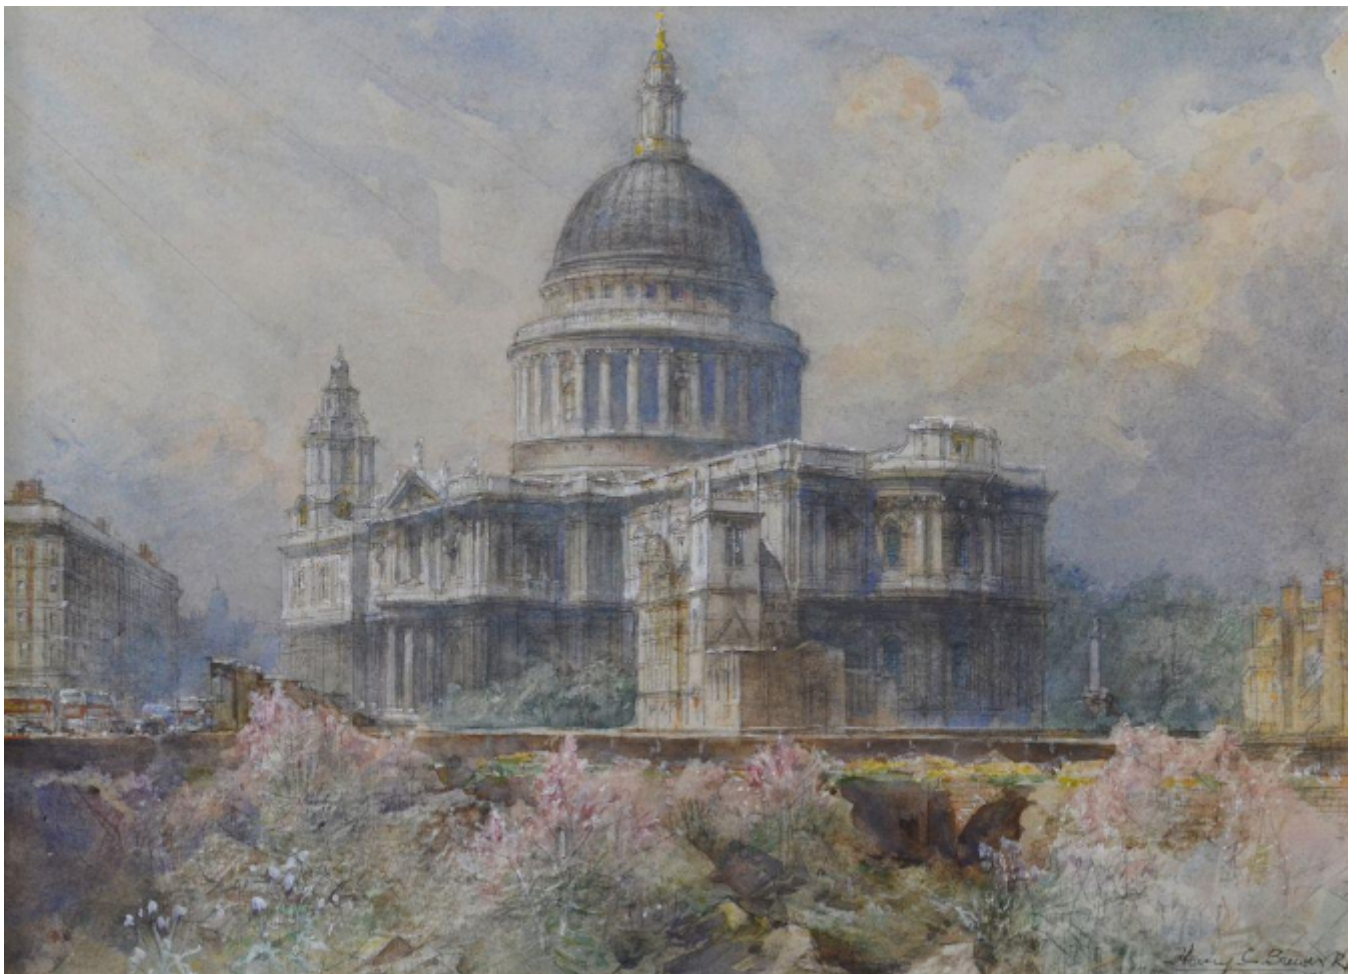

SARAH COLEGRAVE
FINE ART

St Paul's
Henry Charles Brewer

Sold

REF: 375107

Height: 25.5 cm (10")

Width: 35 cm (13.8")

Framed Height: 40.5 cm (15.9")

Framed Width: 50 cm (19.7")

Description

HENRY CHARLES BREWER, RI(1866-1950)

St Paul's

Signed and dated London 1950 Watercolour heightened with bodycolour over traces of pencil

25.5 by 35 cm., 10 by 13 in.(frame size 40.5 by 50 cm., 16 by 19 in.)

Henry Charles Brewer was the son of the artist Henry William Brewer. He studied at Westminster School of Art with Frederick Brown and lived in London, where he recorded the urban landscape and executed the notable wall of paintings in the Lady Chapel of St Peter's Church, Ealing. He exhibited at the Fine Art Society and the Royal Academy from 1899 and in 1913 the Royal Society of Arts awarded him a gold medal. A member of the Royal Institute of Painters in Watercolours, Brewer was elected to the Royal Institute of Painters in Watercolour in 1914.