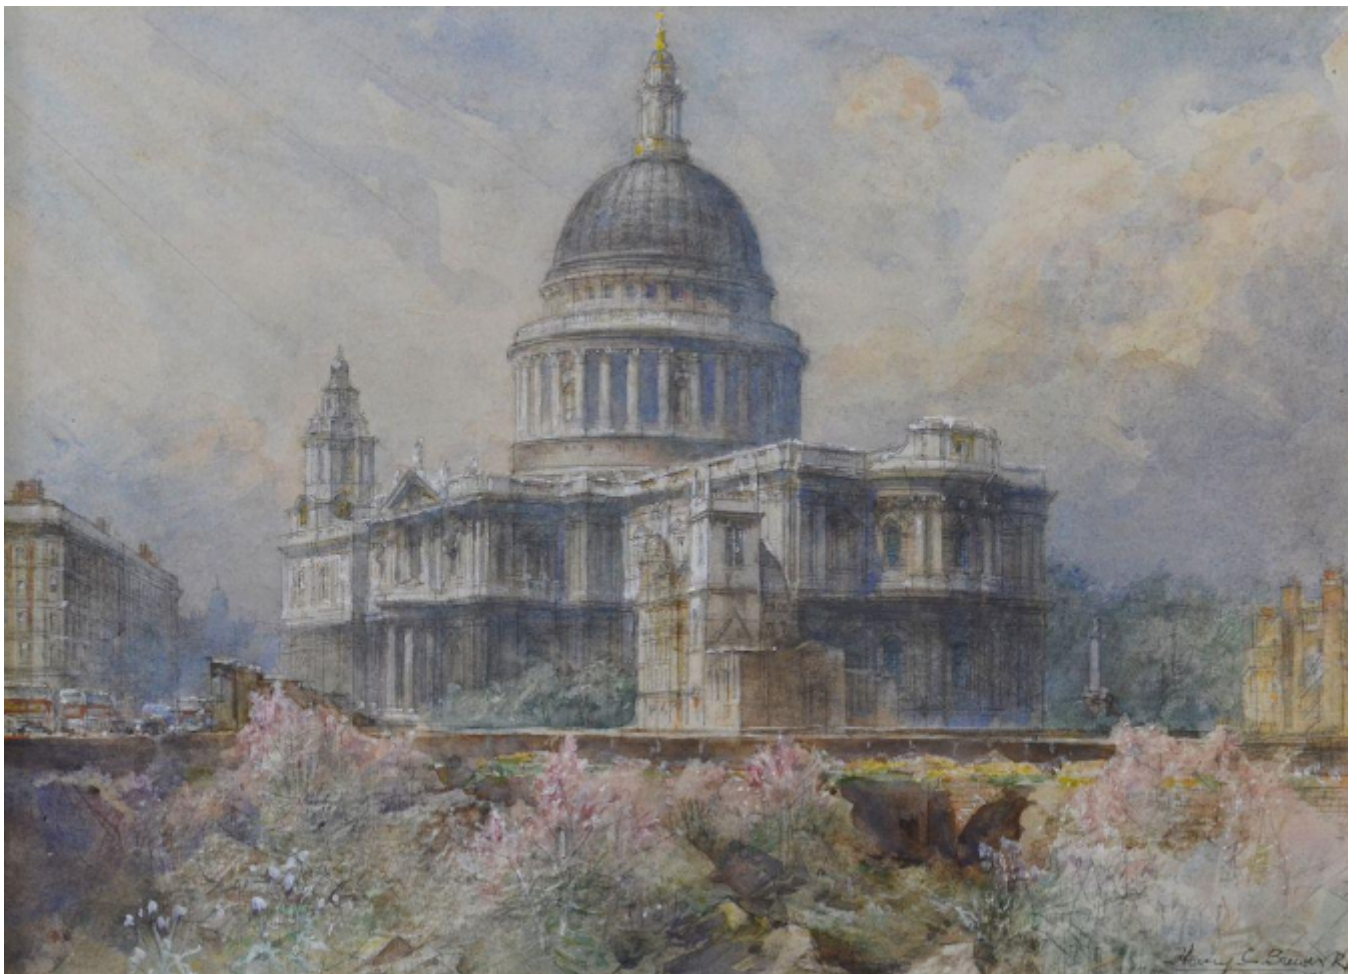

SARAH COLEGRAVE  
FINE ART

St Paul's  
Henry Charles Brewer

Sold

REF: 375107

Height: 25.5 cm (10")

Width: 35 cm (13.8")

Framed Height: 40.5 cm (15.9")

Framed Width: 50 cm (19.7")

## Description

HENRY CHARLES BREWER, RI(1866-1950)

St Paul's

Signed and dated London 1950 Watercolour heightened with bodycolour over traces of pencil

25.5 by 35 cm., 10 by 13 in.(frame size 40.5 by 50 cm., 16 by 19 in.)

Henry Charles Brewer was the son of the artist Henry William Brewer. He studied at Westminster School of Art with Frederick Brown and lived in London, where he recorded the urban landscape and executed the notable wall of paintings in the Lady Chapel of St Peter's Church, Ealing. He exhibited at the Fine Art Society and the Royal Academy from 1899 and in 1913 the Royal Society of Arts awarded him a gold medal. A member of the Royal Institute of Painters in Watercolours, Brewer was elected to the Royal Institute of Painters in Watercolour in 1914.