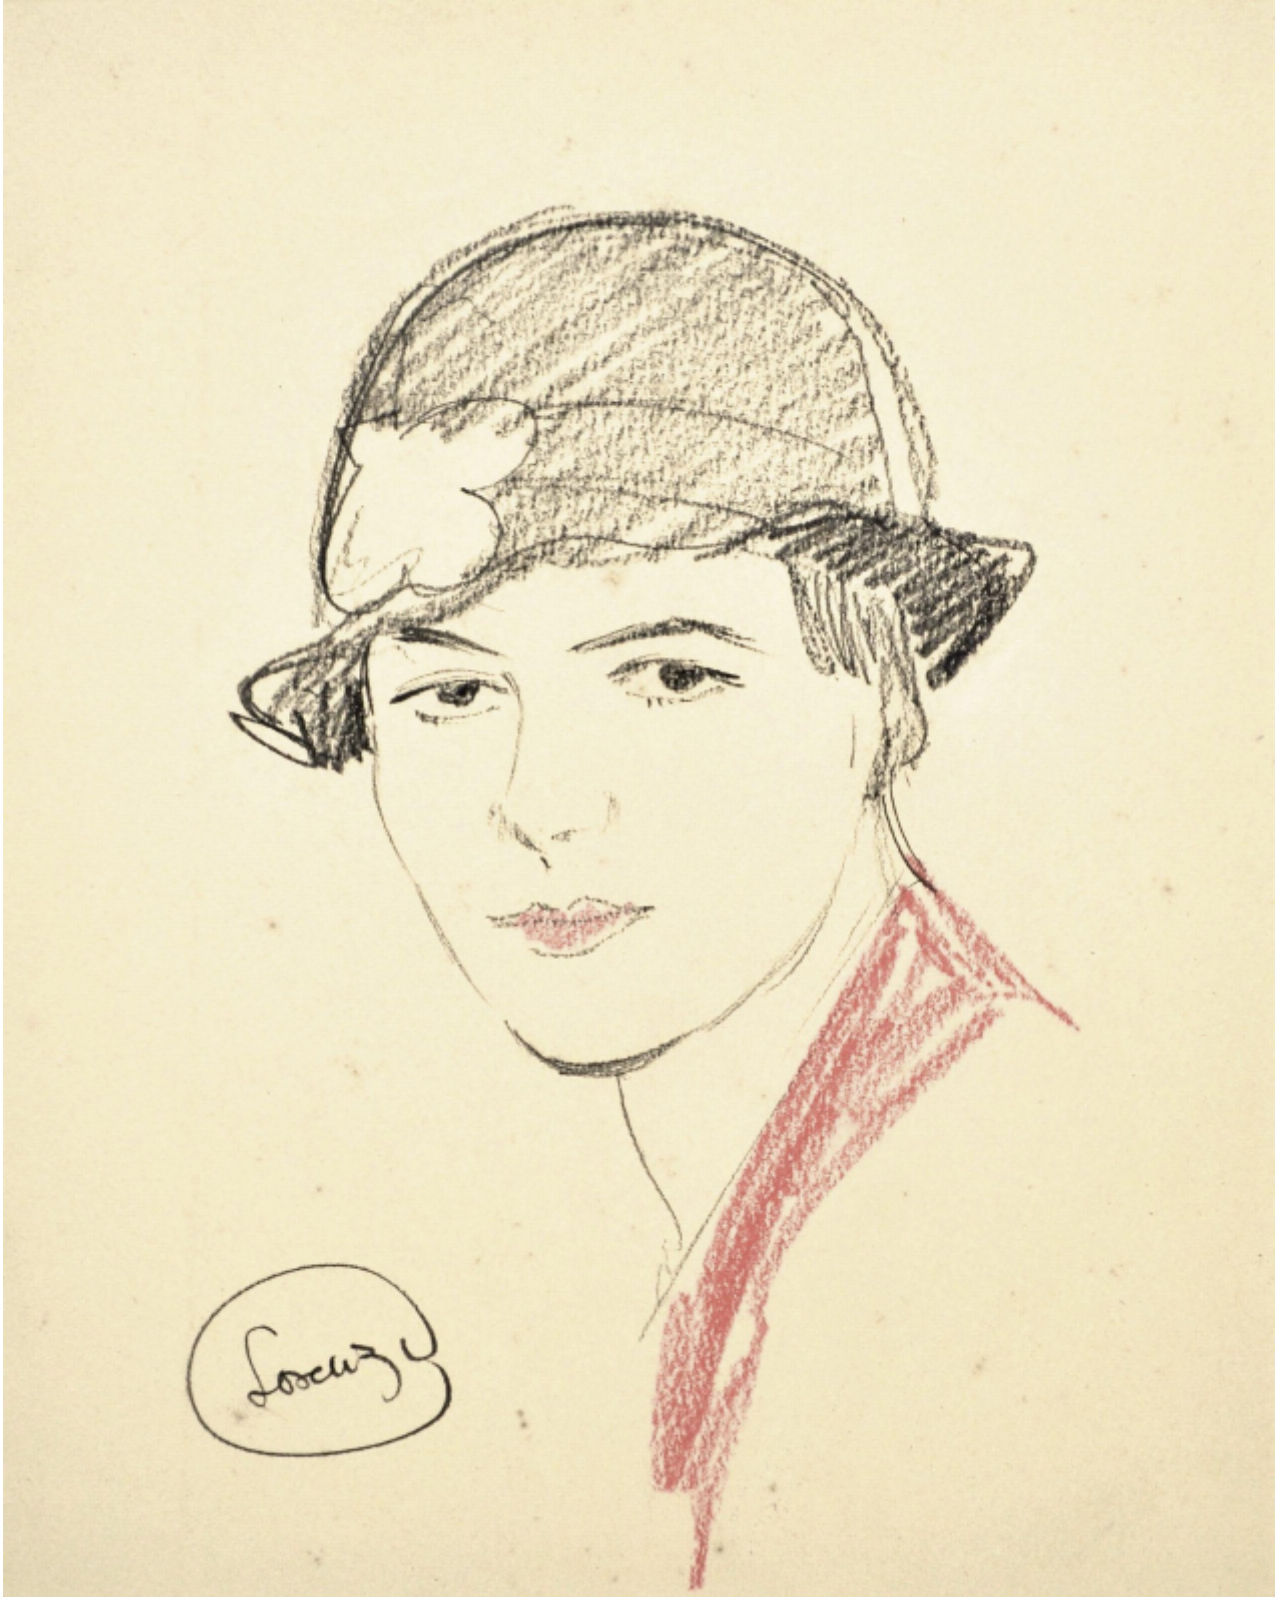

SARAH COLEGRAVE
FINE ART

Patricia
British School

Sold

Sarah Colegrave Fine Art
London & Oxfordshire

+44 (0)77 7594 3722 sarah@sarahcolegrave.co.uk

REF: 375259

Height: 25.5 cm (10")

Width: 20 cm (7.9")

Description

"Lorenz" (20th Century)

Patricia

Signed, inscribed and dated beneath the mount: Patricia 1932 Pencil and black and red chalk on tinted paper, unframed, in conservation mount only

5.5 by 20 cm., 10 by 8 in. (mount size 41.5 by 35.5 cm., 16 by 14 in.)