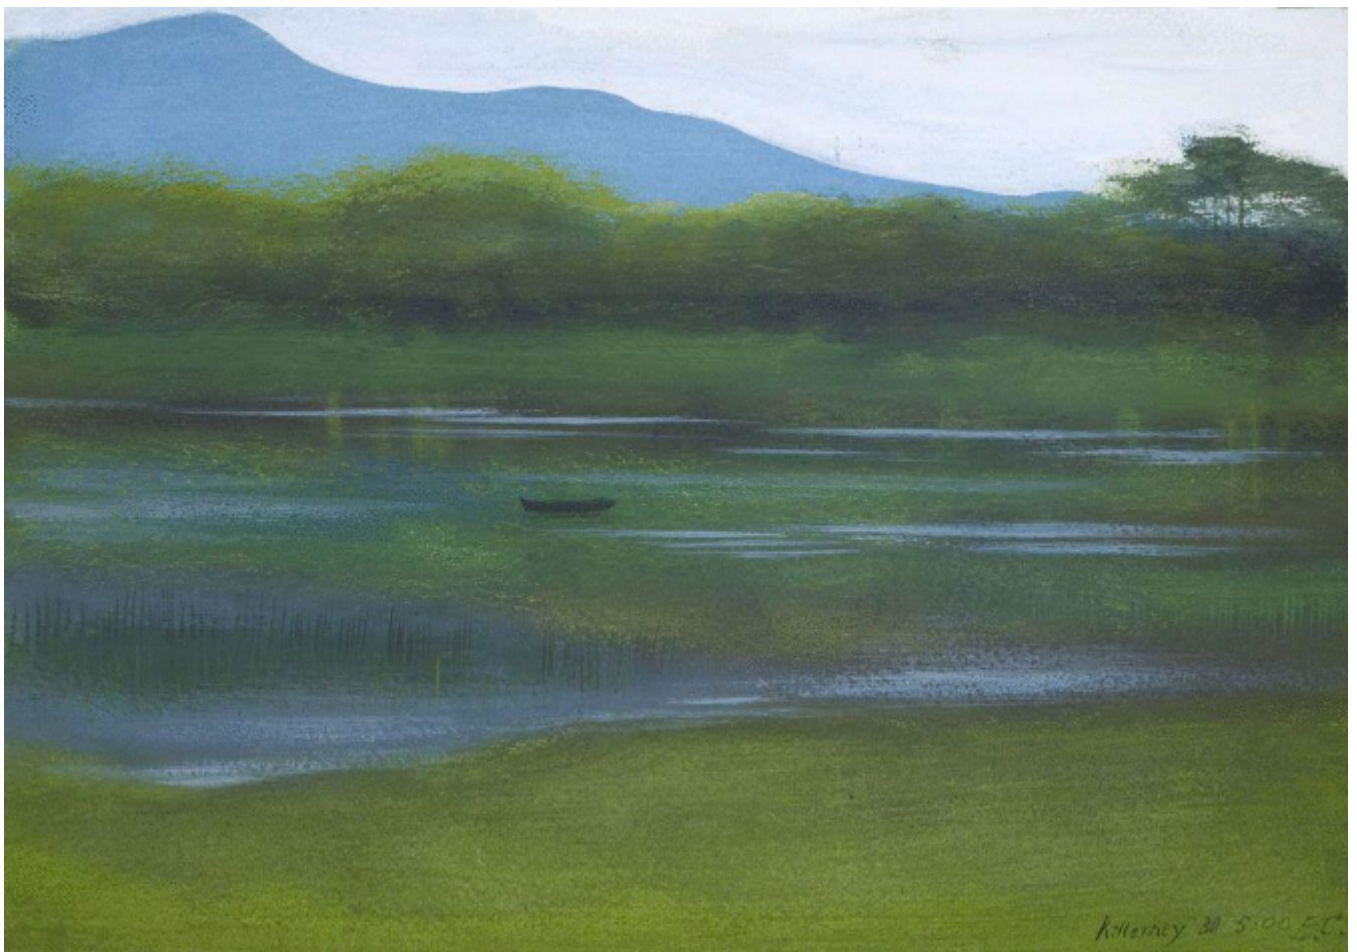

SARAH COLEGRAVE
FINE ART

Killarney
Edward Clifford

Sold

REF: 102217

Height: 63.5 cm (25")

Width: 88.9 cm (35")

Description

Clifford was born in Bristol and studied at the Royal Academy. He painted and exhibited landscapes, portraits and historical subjects in oil and watercolour and had many aristocratic patrons. He was influenced by Burne-Jones and the group of artists who exhibited at Dudley gallery and the present watercolour is typical of his dreamy aesthetic works which led Philip Burne-Jones to write of him: "I think perhaps he is to be seen at his very best in his landscapes, into which he has always infused an atmosphere of romance and beauty as attractive as it was peculiarly individual. I know no other man's work quite like it."