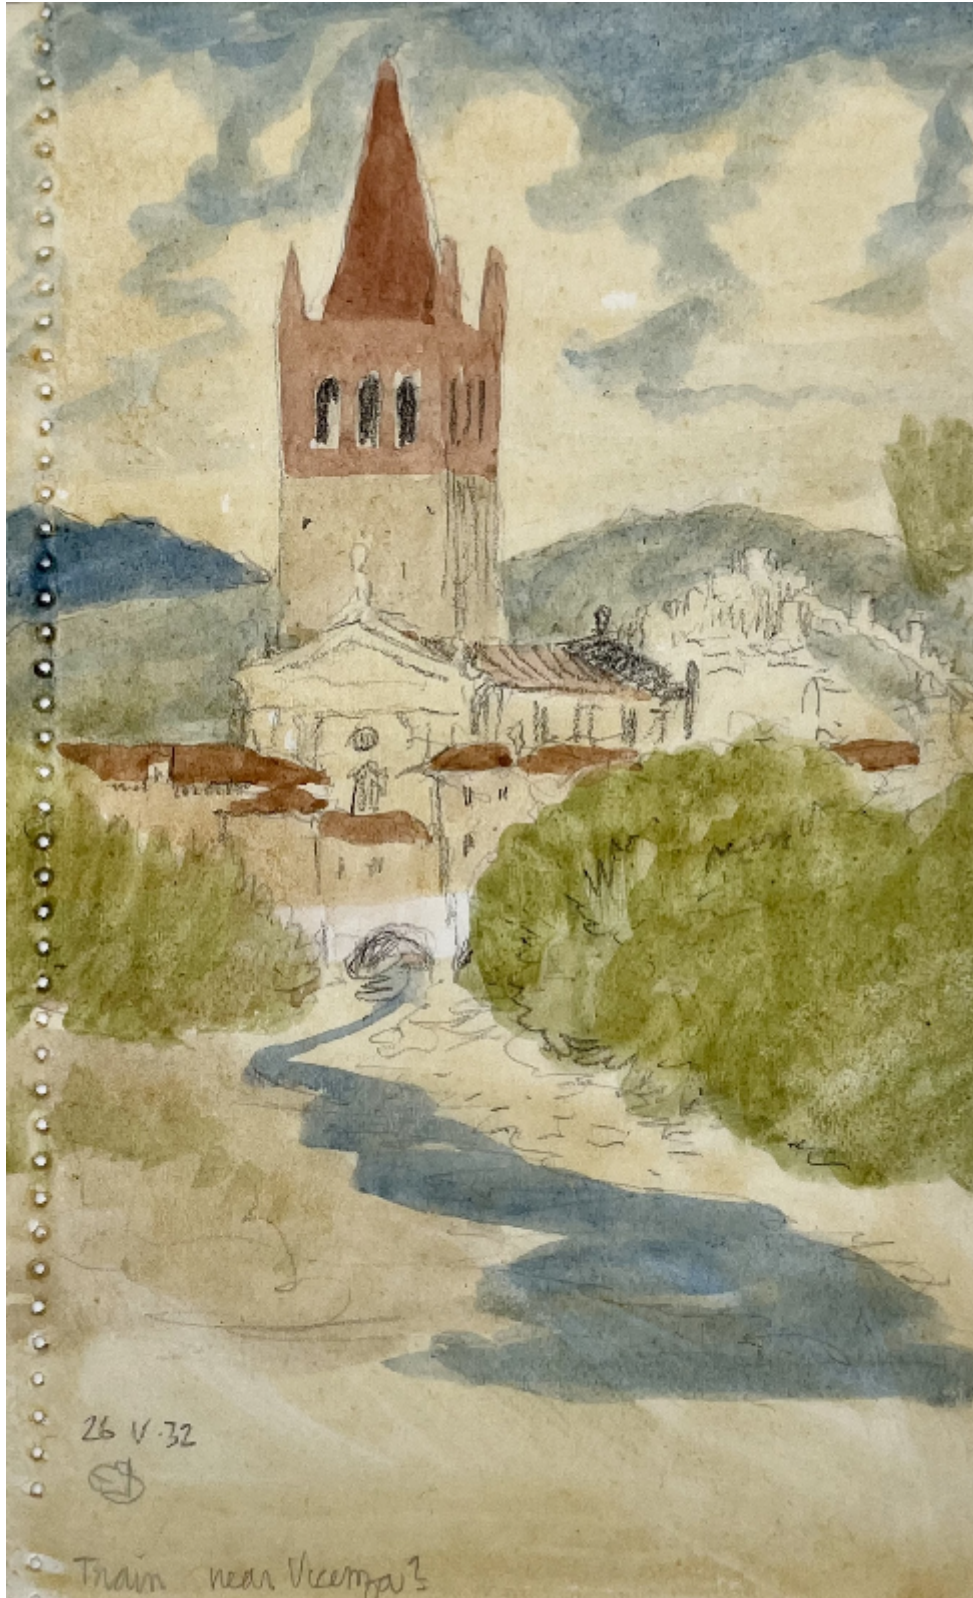

SARAH COLEGRAVE
FINE ART

Joseph Southall - Church Tower seen from at Train near Vicenza
Joseph Edward Southall

Sold

REF: JS

Description

Joseph Edward Southall, RWS, NEAC, RSBA(1861-1944)Church Tower Seen from a Train near
VicenzaSigned with monogram, dated and ins I.I.:26.V.32 / JES / Train near VicenzaWatercolour over
pencil, framed16.5 by 10 cm., 6 ½ by 4 in.