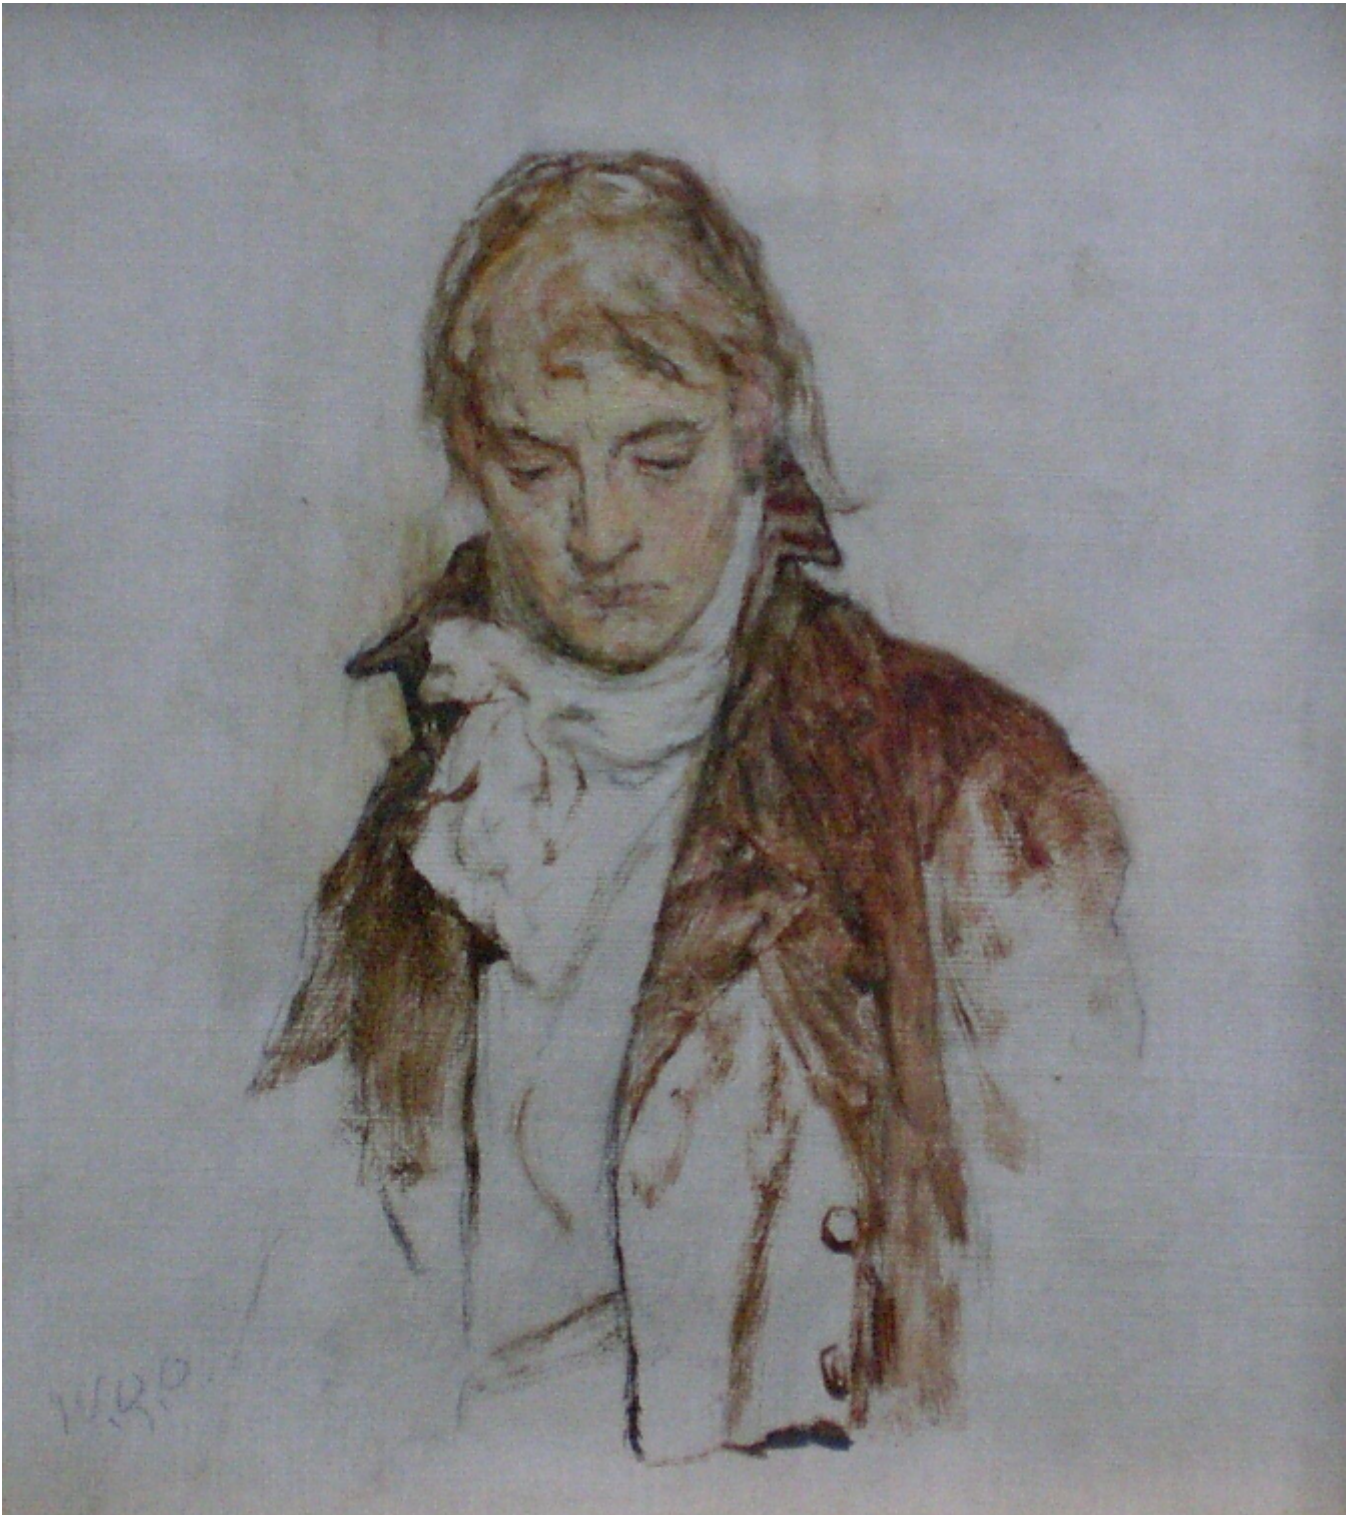

SARAH COLEGRAVE  
FINE ART

Sketch for 'Hard Hit'  
William Quiller Orchardson

Sold

Sarah Colegrave Fine Art  
London & Oxfordshire

+44 (0)77 7594 3722 sarah@sarahcolegrave.co.uk

REF: 114763

Height: 52.07 cm (20.5")

Width: 43.18 cm (17")

## Description

A study for the main figure of the departing gambler in Hard Hit, Orchardson's Royal Academy picture of 1879, no.287 (private collection).