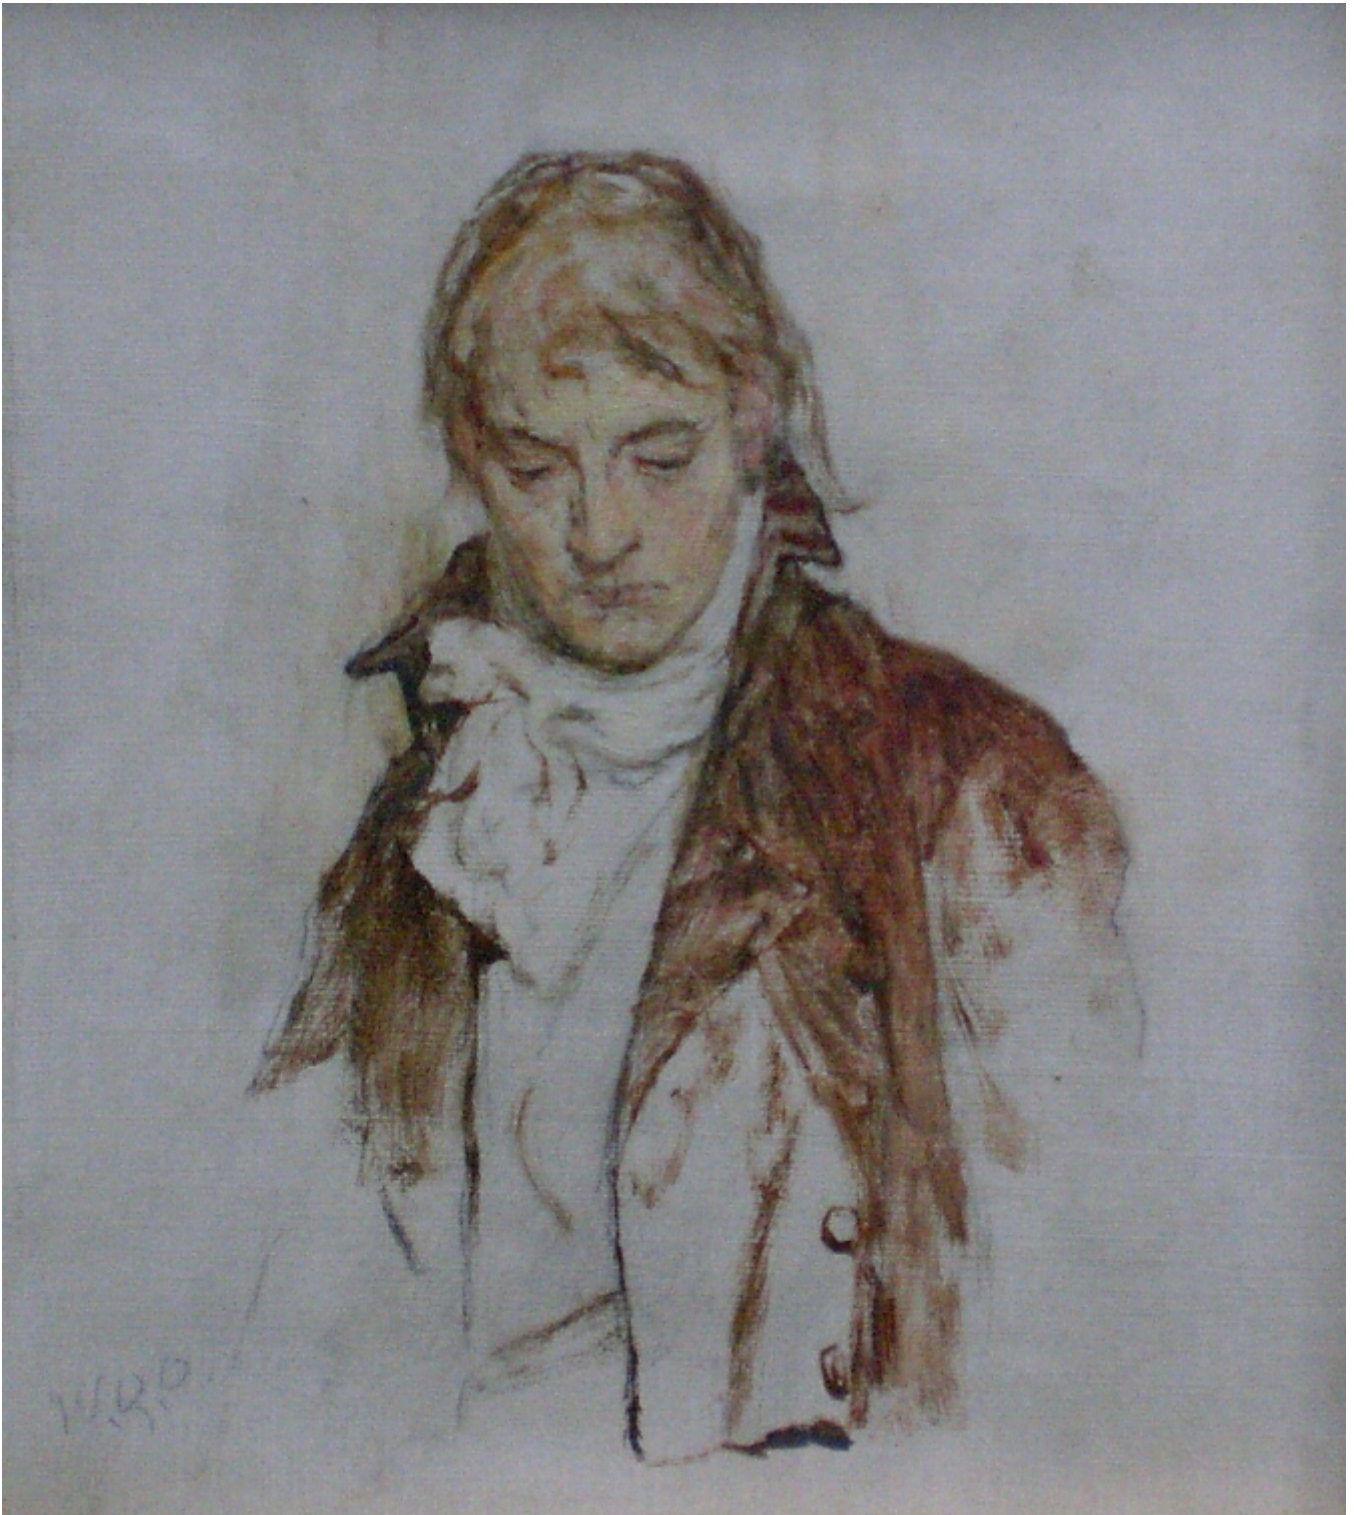

SARAH COLEGRAVE
FINE ART

Sketch for 'Hard Hit'
William Quiller Orchardson

Sold

REF: 114763

Height: 52.07 cm (20.5")

Width: 43.18 cm (17")

Description

A study for the main figure of the departing gambler in Hard Hit, Orchardson's Royal Academy picture of 1879, no.287 (private collection).