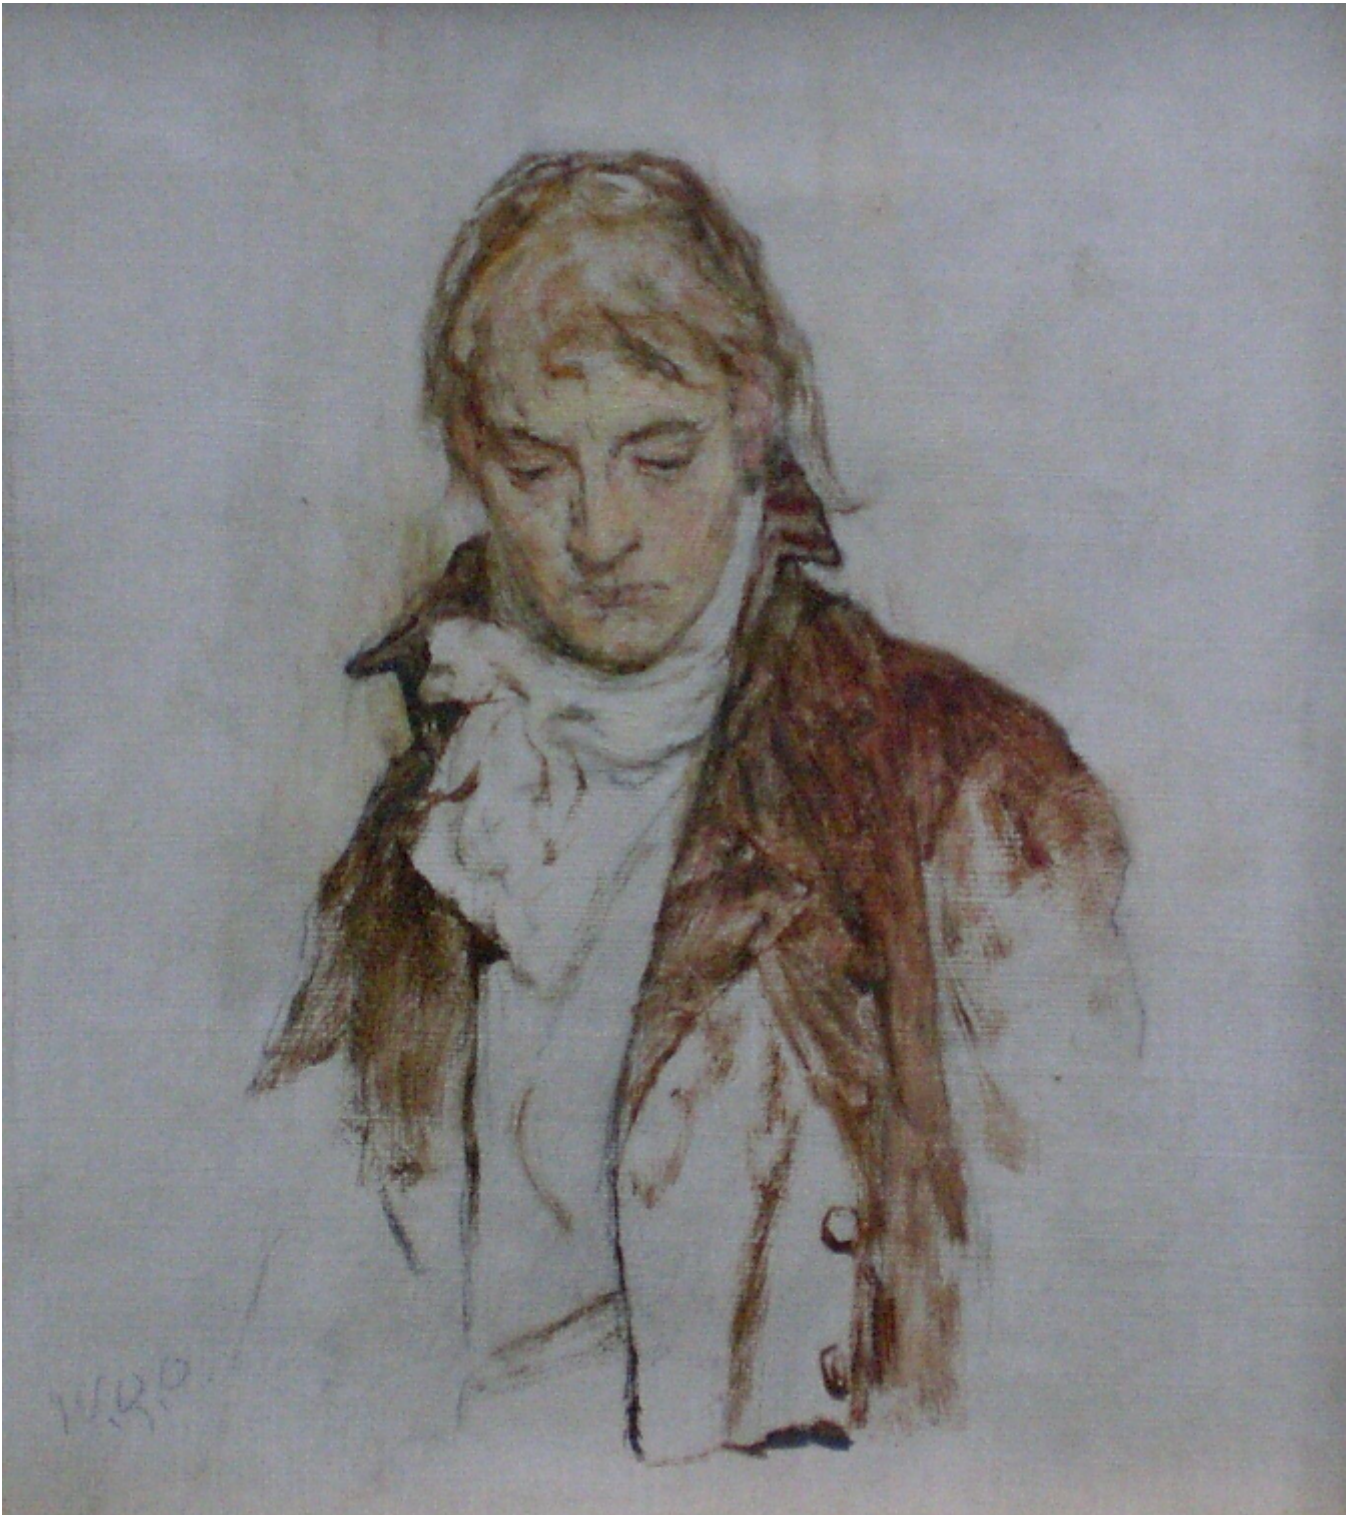

SARAH COLEGRAVE
FINE ART

Sketch for 'Hard Hit'
William Quiller Orchardson

Sold

Sarah Colegrave Fine Art
London & Oxfordshire

+44 (0)77 7594 3722 sarah@sarahcolegrave.co.uk

REF: 114763

Height: 52.07 cm (20.5")

Width: 43.18 cm (17")

Description

A study for the main figure of the departing gambler in Hard Hit, Orchardson's Royal Academy picture of 1879, no.287 (private collection).