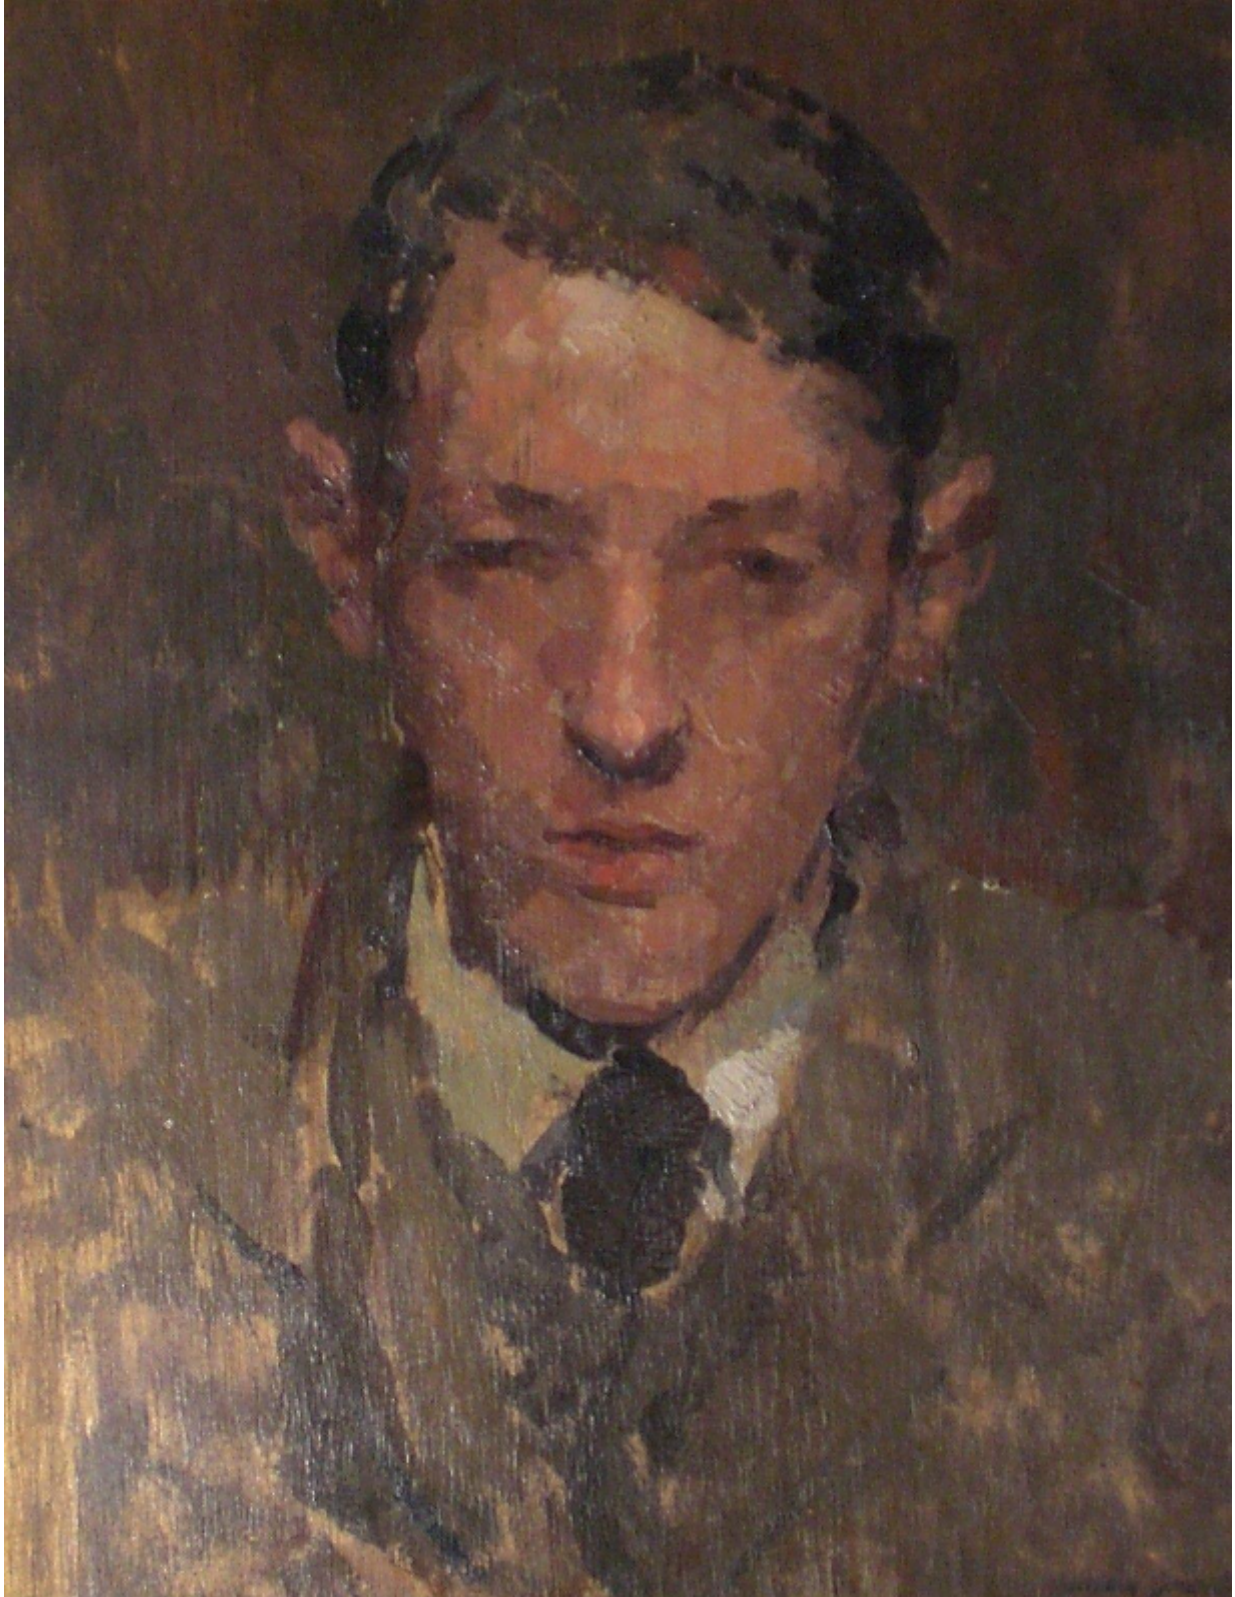

SARAH COLEGRAVE  
FINE ART

Portrait of James Dring  
William Dring

Sold

REF: 109263

Height: 82.55 cm (32.5")

Width: 63.5 cm (25")

## Description

William Dring was born in London and studied at the Slade under Henry Tonks, 1922-25, where he won a first prize for drawing and figure painting. He was a teacher of drawing and painting at Southampton School of Art until 1940, then becoming an official war artist whose work is well represented in the Imperial War Museum. After the war he became a noted exhibitor at the Royal Academy, becoming a full member in 1955. The sitter of this portrait is the artist's younger brother James Dring. Also an artist, James Dring studied at the Clapham School of Art and taught at St Martin's School of Art. He exhibited widely in this country and abroad. This sensitive portrait was painted just after the brothers had left their respective art schools and where at the beginning of their own careers as professional artists.