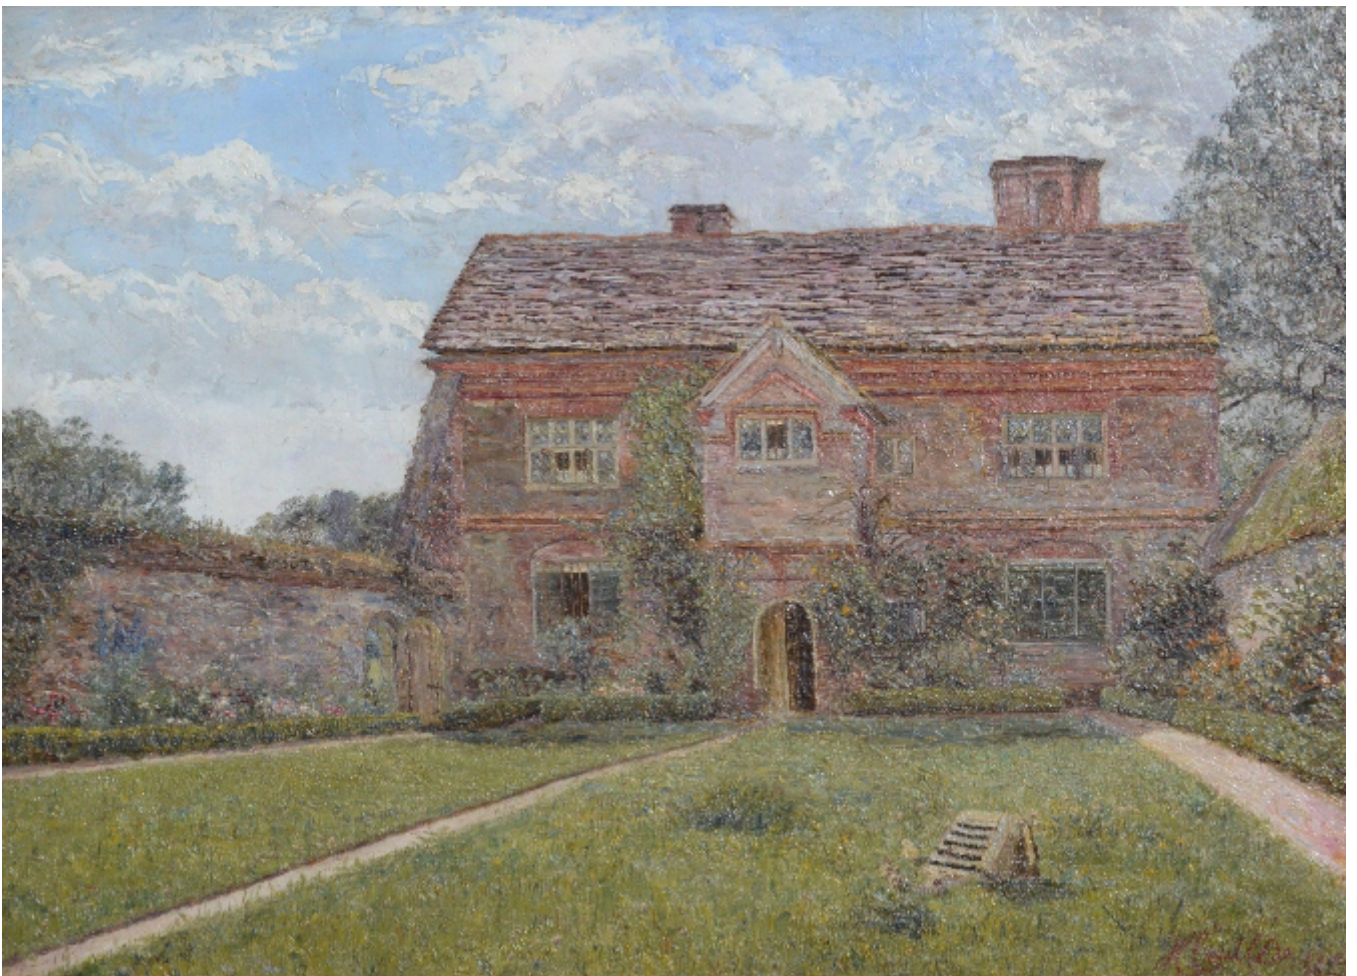

SARAH COLEGRAVE
FINE ART

Crossways Farm, Abinger
Herbert Cecil Drane

Sold

REF: 243092

Height: 99.06 cm (39")

Width: 138.43 cm (54.5")

Framed Height: 139.7 cm (55")

Framed Width: 177.8 cm (70")

Description

Drane painted landscapes the Surrey and Sussex borders and exhibited in London and elsewhere. He died in Forest Green near Dorking. He is represented in the collection of Dorking Heritage Museum.