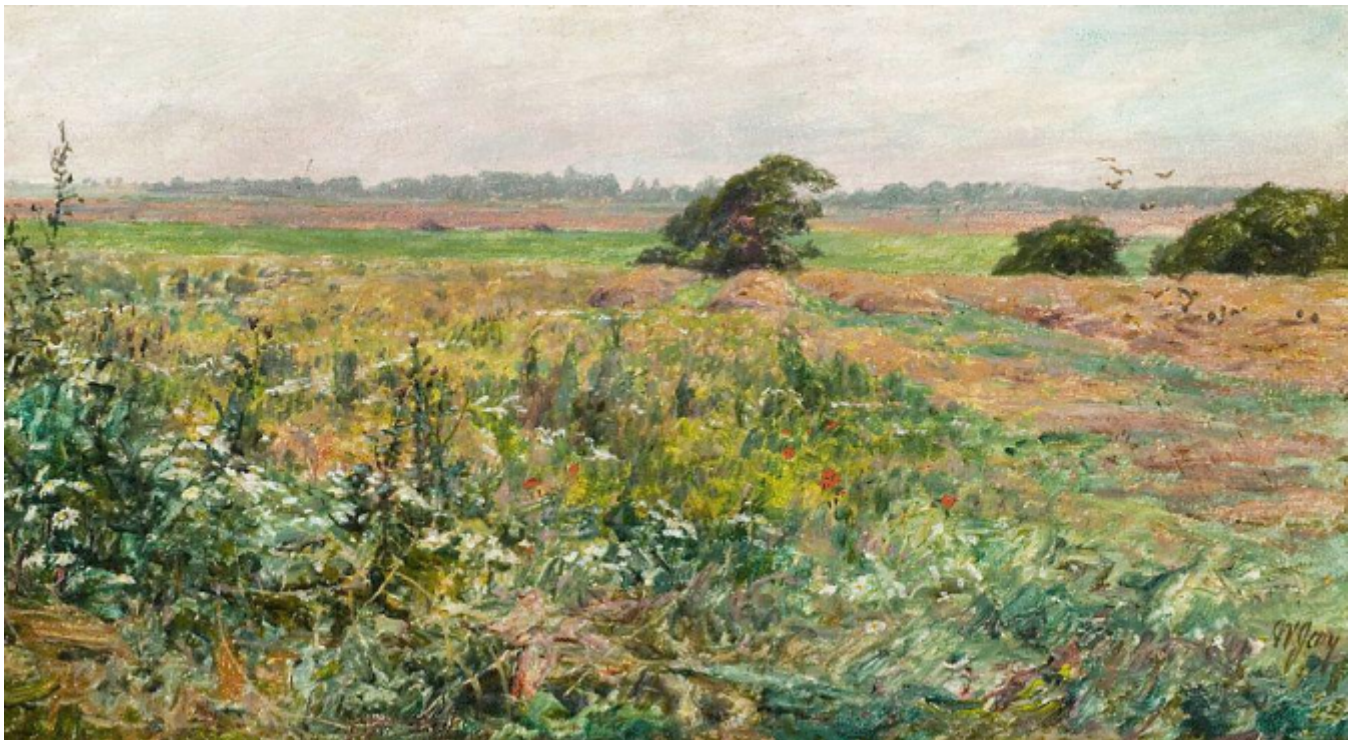

SARAH COLEGRAVE
FINE ART

A Corner of the Field
William Samuel Jay

Sold

REF: 102214

Height: 50.8 cm (20")

Width: 93.98 cm (37")

Description

A landscape painter, Jay exhibited at the Royal Academy, Royal Society of British Artists, Grosvenor Gallery and New Gallery. His painting "At the Fall of Leaf" Arundel Park is in the collection of Nottingham Art Gallery.