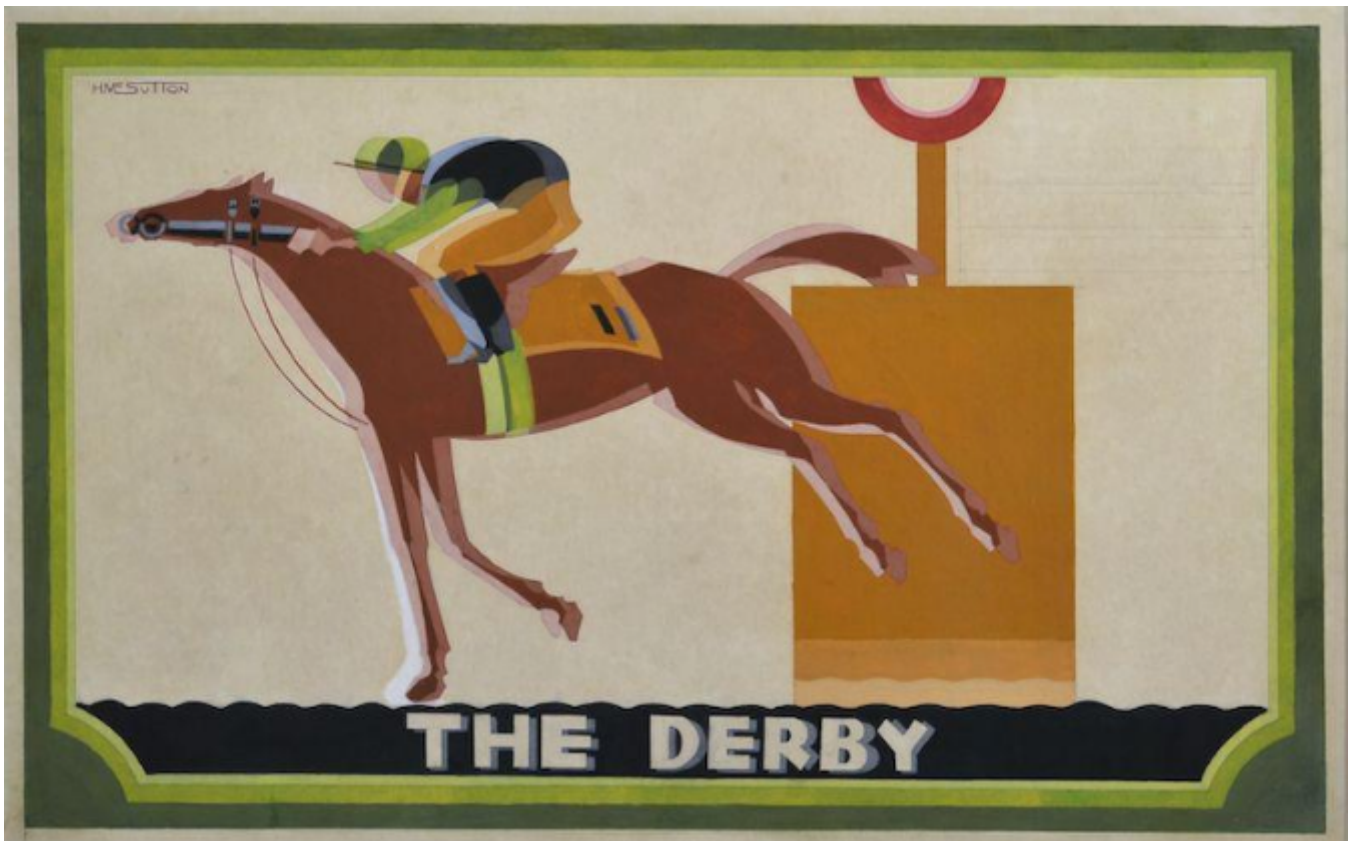

SARAH COLEGRAVE
FINE ART

The Derby
Hector Mcdonald Sutton

Sold

REF: 375205

Height: 31 cm (12.2")

Width: 48.5 cm (19.1")

Framed Height: 52 cm (20.5")

Framed Width: 70 cm (27.6")

Description

HECTOR McDONALD SUTTON (1903-1992)

The Derby

Signed u.l.: HMcSUTTON Gouache

31 by 48.5 cm., 12 by 19 in. (frame size 52 by 70 cm., 20 by 27 in.)

Sutton was born in Walsall Wood, Staffordshire and studied at Southport and Liverpool Schools of Art before going on to the Royal College of Art. Between 1928-1937, he assisted Alfred Kingsley Lawrence, one of his tutors at the Royal College of Art, to complete the Bank of England Murals. Working as a painter, mural artist, print maker and later sculptor, Sutton exhibited at the Royal Academy and in the provenances. He held a number of teaching posts, becoming the first principal of Mansfield College of Art and was adviser to Nottinghamshire Education Committee. This early poster design dates to the 1920s or early 1930s.