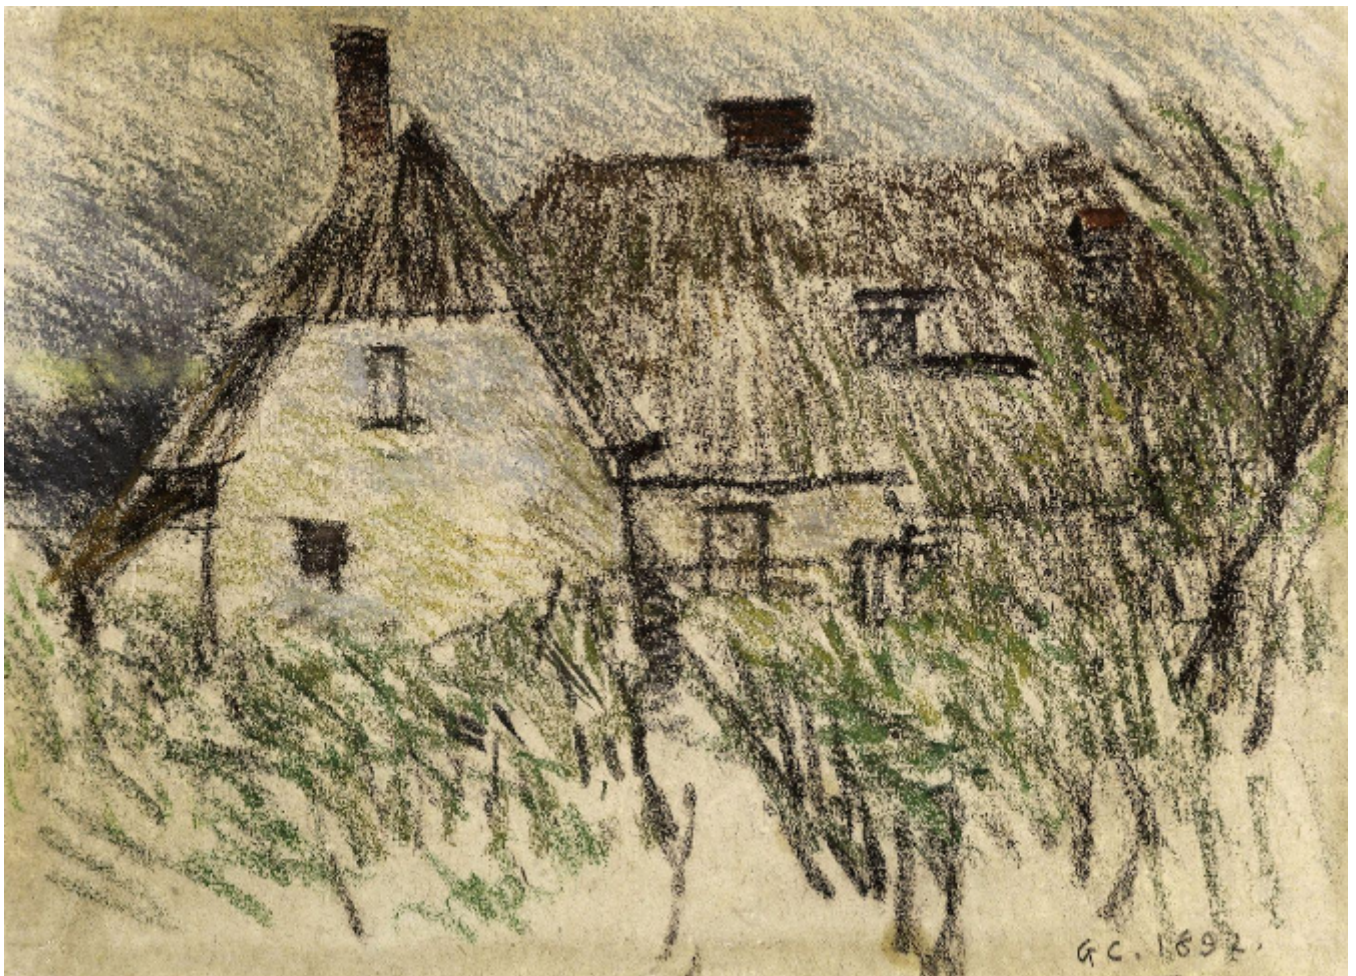

SARAH COLEGRAVE
FINE ART

Cottage near Walberswick, Suffolk
George Clausen

Sold

REF: 83218

Height: 41.91 cm (16.5")

Width: 58.42 cm (23")

Description

Cottage near Walberswick, Suffolk