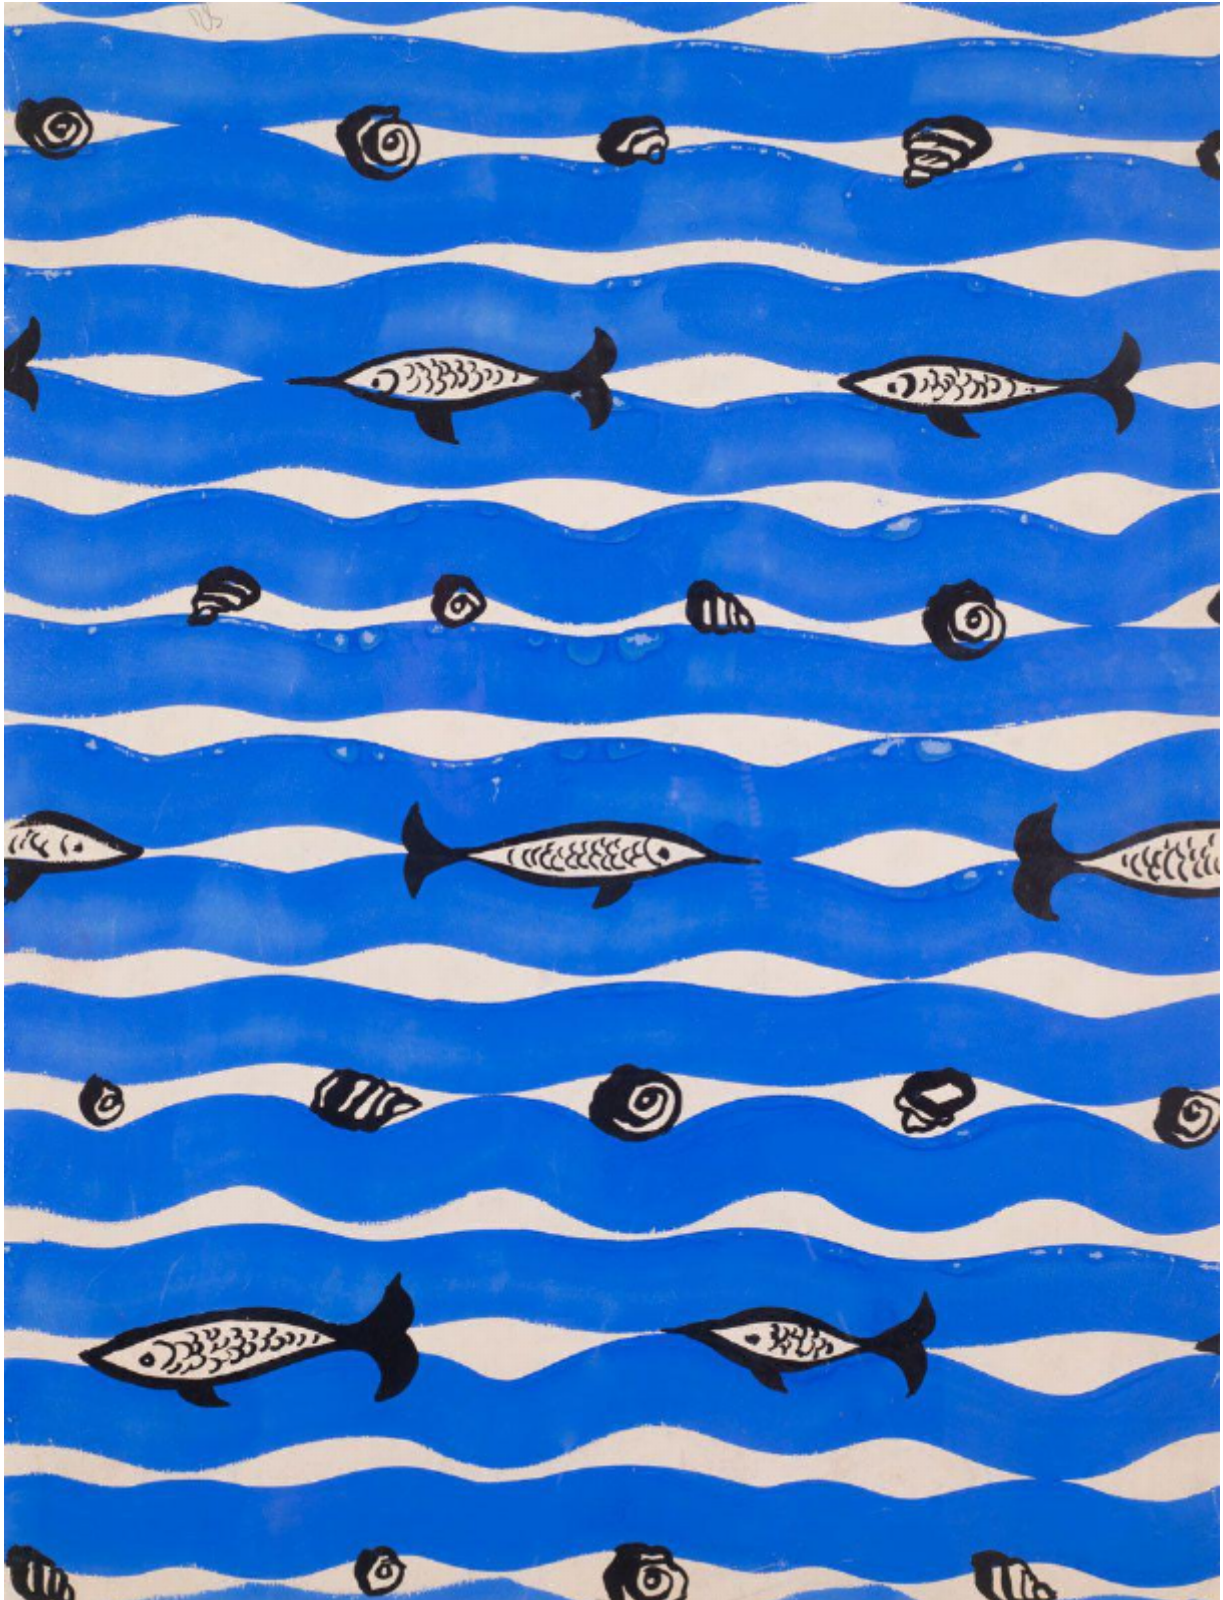

SARAH COLEGRAVE
FINE ART

Fish and Shells
French Textile Design

Sold

Sarah Colegrave Fine Art
London & Oxfordshire

+44 (0)77 7594 3722 sarah@sarahcolegrave.co.uk

REF: 215378

Height: 158.75 cm (62.5")

Width: 121.92 cm (48")

Framed Height: 191.77 cm (75.5")

Framed Width: 153.67 cm (60.5")

Description

Fish and Shells