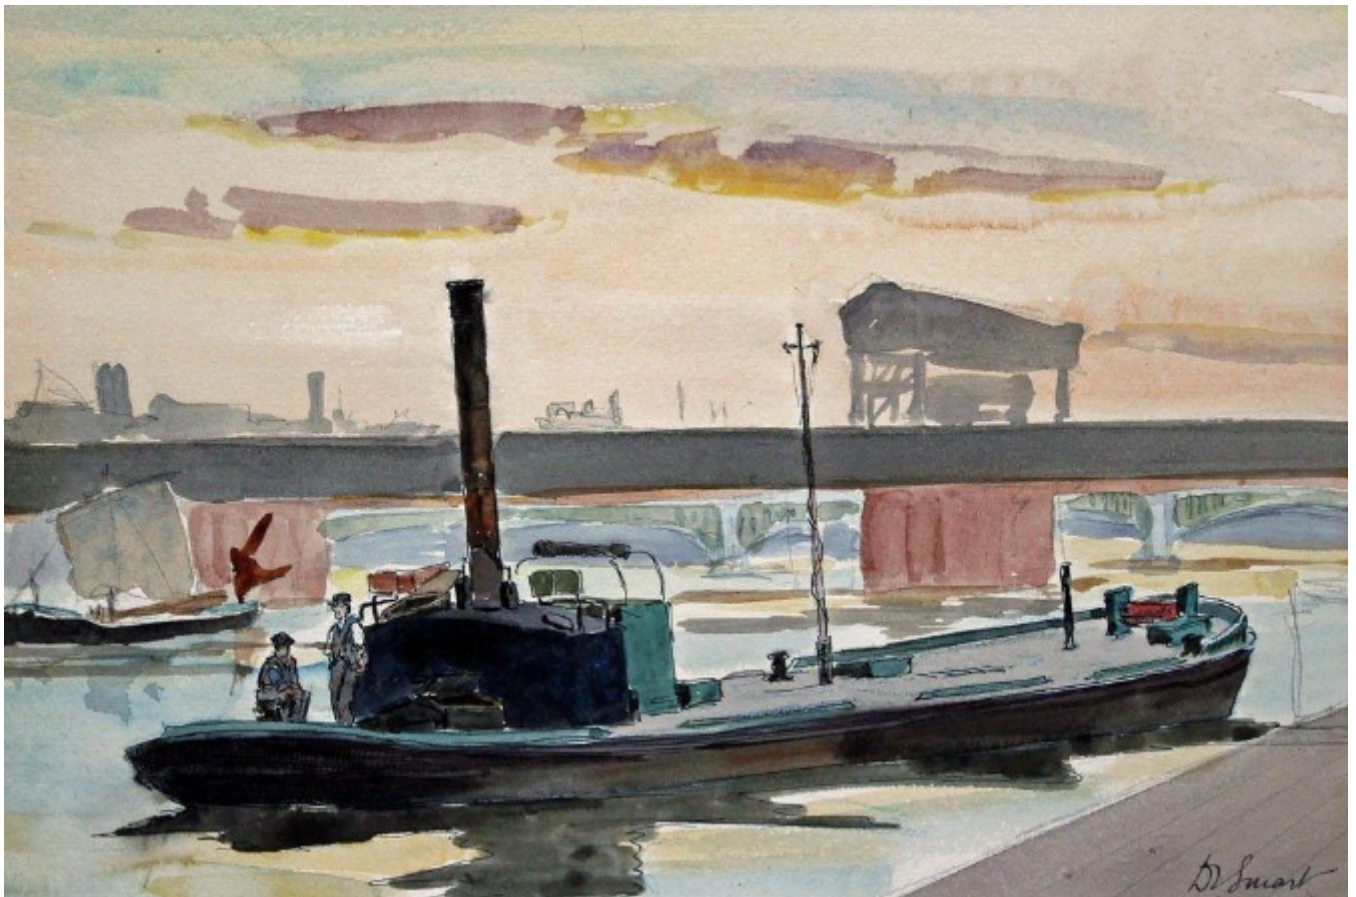

SARAH COLEGRAVE
FINE ART

Waterboat, Blackfriars Railway Bridge

Douglas Ion Smart

Sold

REF: 273776

Height: 54.61 cm (21.5")

Width: 81.28 cm (32")

Framed Height: 93.98 cm (37")

Framed Width: 119.38 cm (47")

Description

Douglas Ion Smart was born in Hammersmith, the son of the painter Charles Ion Smart. He studied at the Royal College of Art, London. A painter and etcher, the River Thames being a favourite subject matter and source of inspiration.