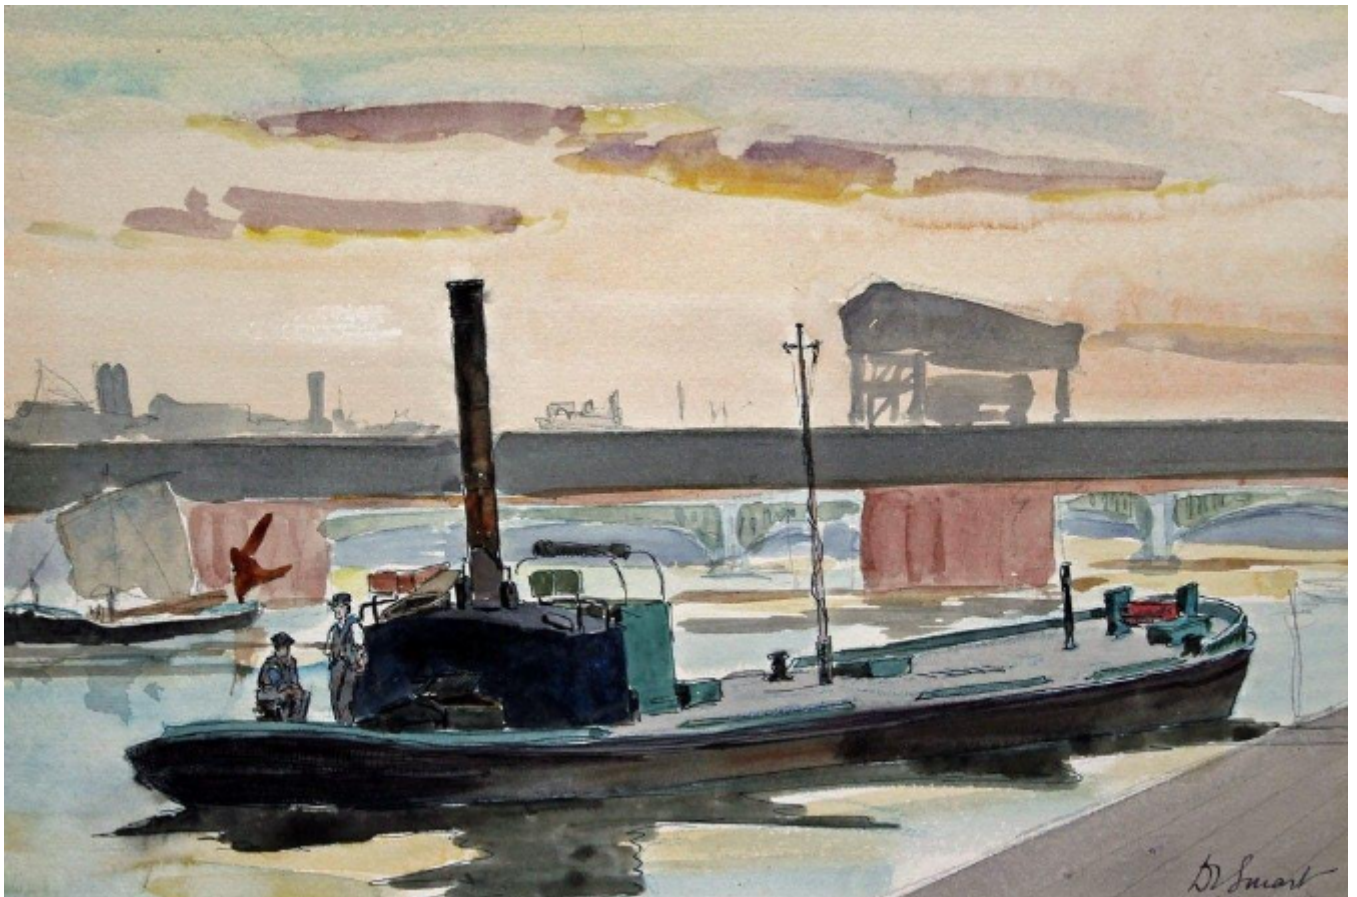

SARAH COLEGRAVE  
FINE ART

Waterboat, Blackfriars Railway Bridge  
Douglas Ion Smart

Sold

REF: 273776

Height: 54.61 cm (21.5")

Width: 81.28 cm (32")

Framed Height: 93.98 cm (37")

Framed Width: 119.38 cm (47")

## Description

Douglas Ion Smart was born in Hammersmith, the son of the painter Charles Ion Smart. He studied at the Royal College of Art, London. A painter and etcher, the River Thames being a favourite subject matter and source of inspiration.