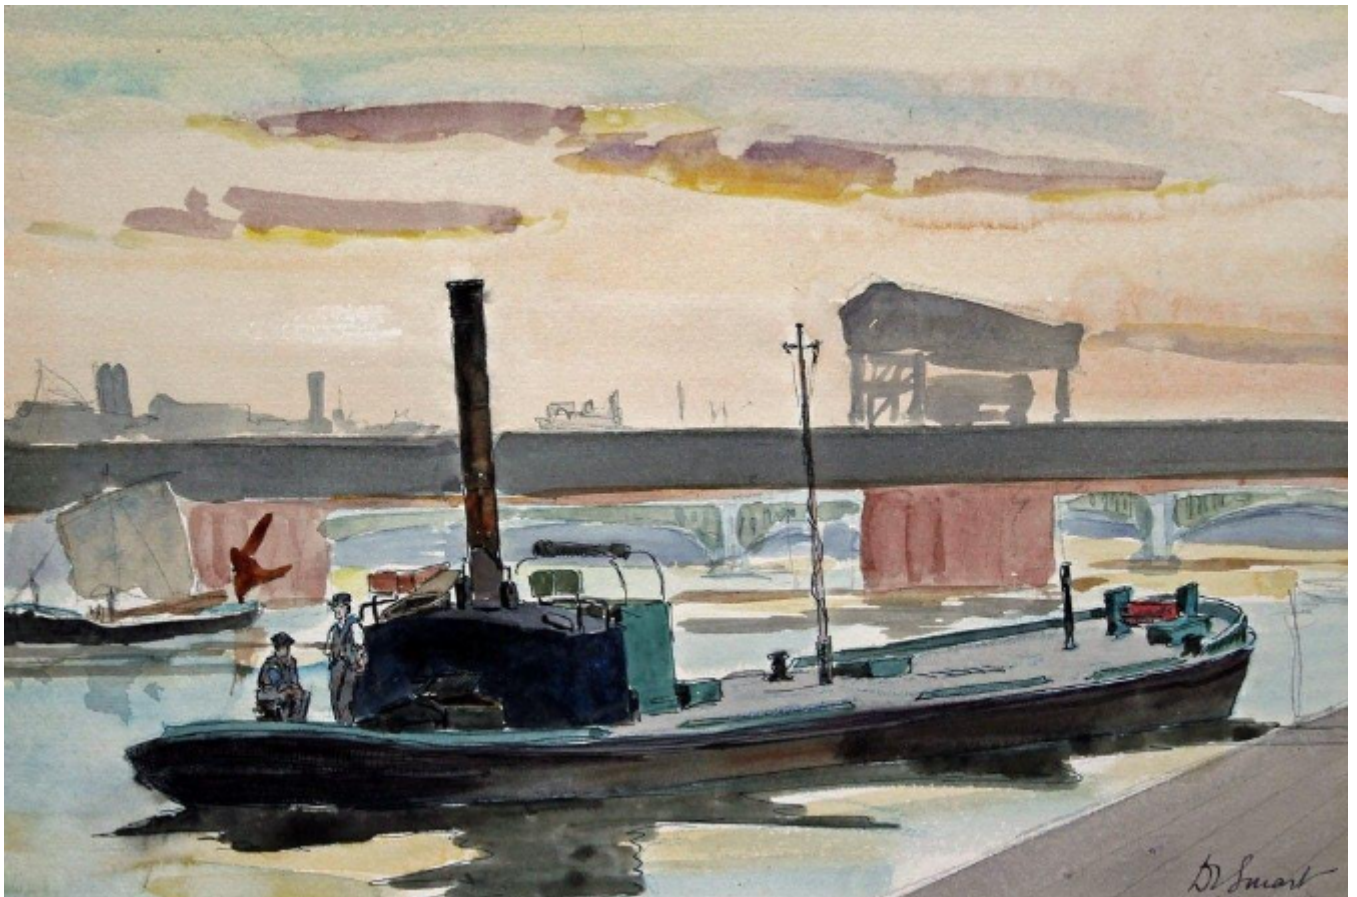

SARAH COLEGRAVE
FINE ART

Waterboat, Blackfriars Railway Bridge
Douglas Ion Smart

Sold

REF: 273776

Height: 54.61 cm (21.5")

Width: 81.28 cm (32")

Framed Height: 93.98 cm (37")

Framed Width: 119.38 cm (47")

Description

Douglas Ion Smart was born in Hammersmith, the son of the painter Charles Ion Smart. He studied at the Royal College of Art, London. A painter and etcher, the River Thames being a favourite subject matter and source of inspiration.