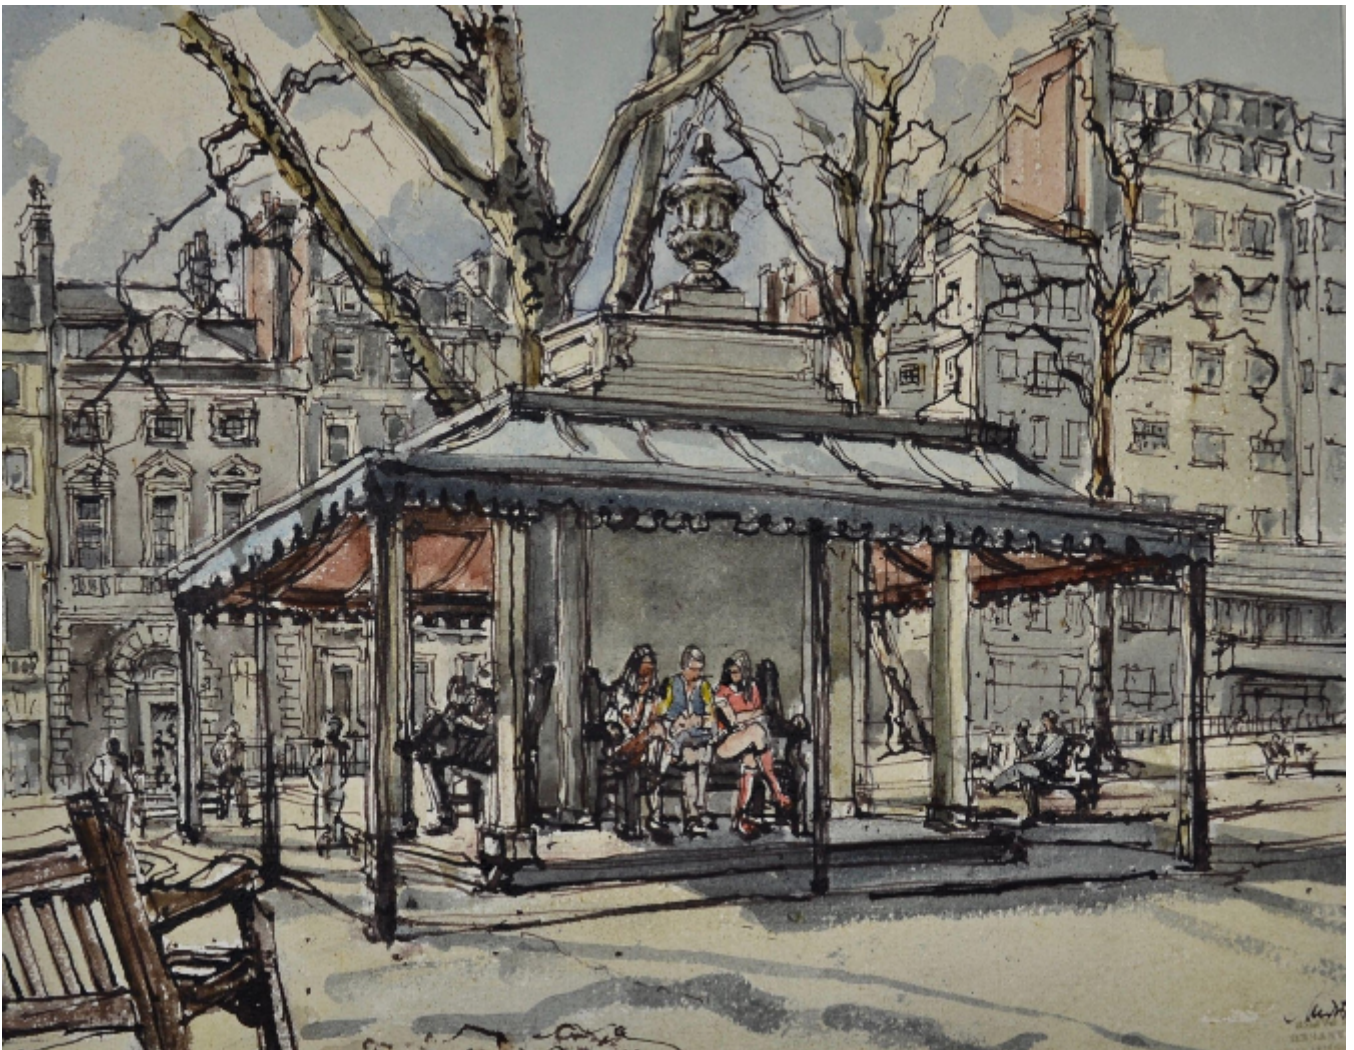

SARAH COLEGRAVE
FINE ART

The Pump House Gazebo, Berkeley Square, London by Marianne von Werther

£480

Marianne Von Werther

Sarah Colegrave Fine Art
London & Oxfordshire

+44 (0)77 7594 3722 sarah@sarahcolegrave.co.uk

Description

MARIANNE VON WERTHER, RBA
(1901-1984)

The Pump House Gazebo, Berkeley Square, London

Signed l.r.: M von Werther
Pen and ink and watercolour
Unframed, in conservation mount only

29 by 37 cm., 11 ½ by 14 ½ in.
(mount size 46.5 by 53 cm., 18 ¼ by 21 in.)

Born in Brno, Czechoslovakia and studied in Vienna. She later moved to London in 1939 where she held her first one-man show at the Brod Gallery. In 1957 she was elected a member of the Royal Society of British Artists and she was awarded the de Laszlo medal in 1969. Alongside Karl Hagedorn, Lord Methuen and Denys Wells she contributed to the Pictures of London exhibition at the South London Gallery in 1970 and in 1977 she held a solo show of her watercolours and drawings of the streets and buildings of Rome, Vienna and London at the Österreichisches Museum, Vienna. She was a regular exhibitor at the Royal Academy, Royal Society of British Artists, New English Art Club and elsewhere. Works by her are held in the collections of the Albertine Art Gallery, Vienna, the Guildhall Art Gallery, London Museum and Royal West of England Academy.