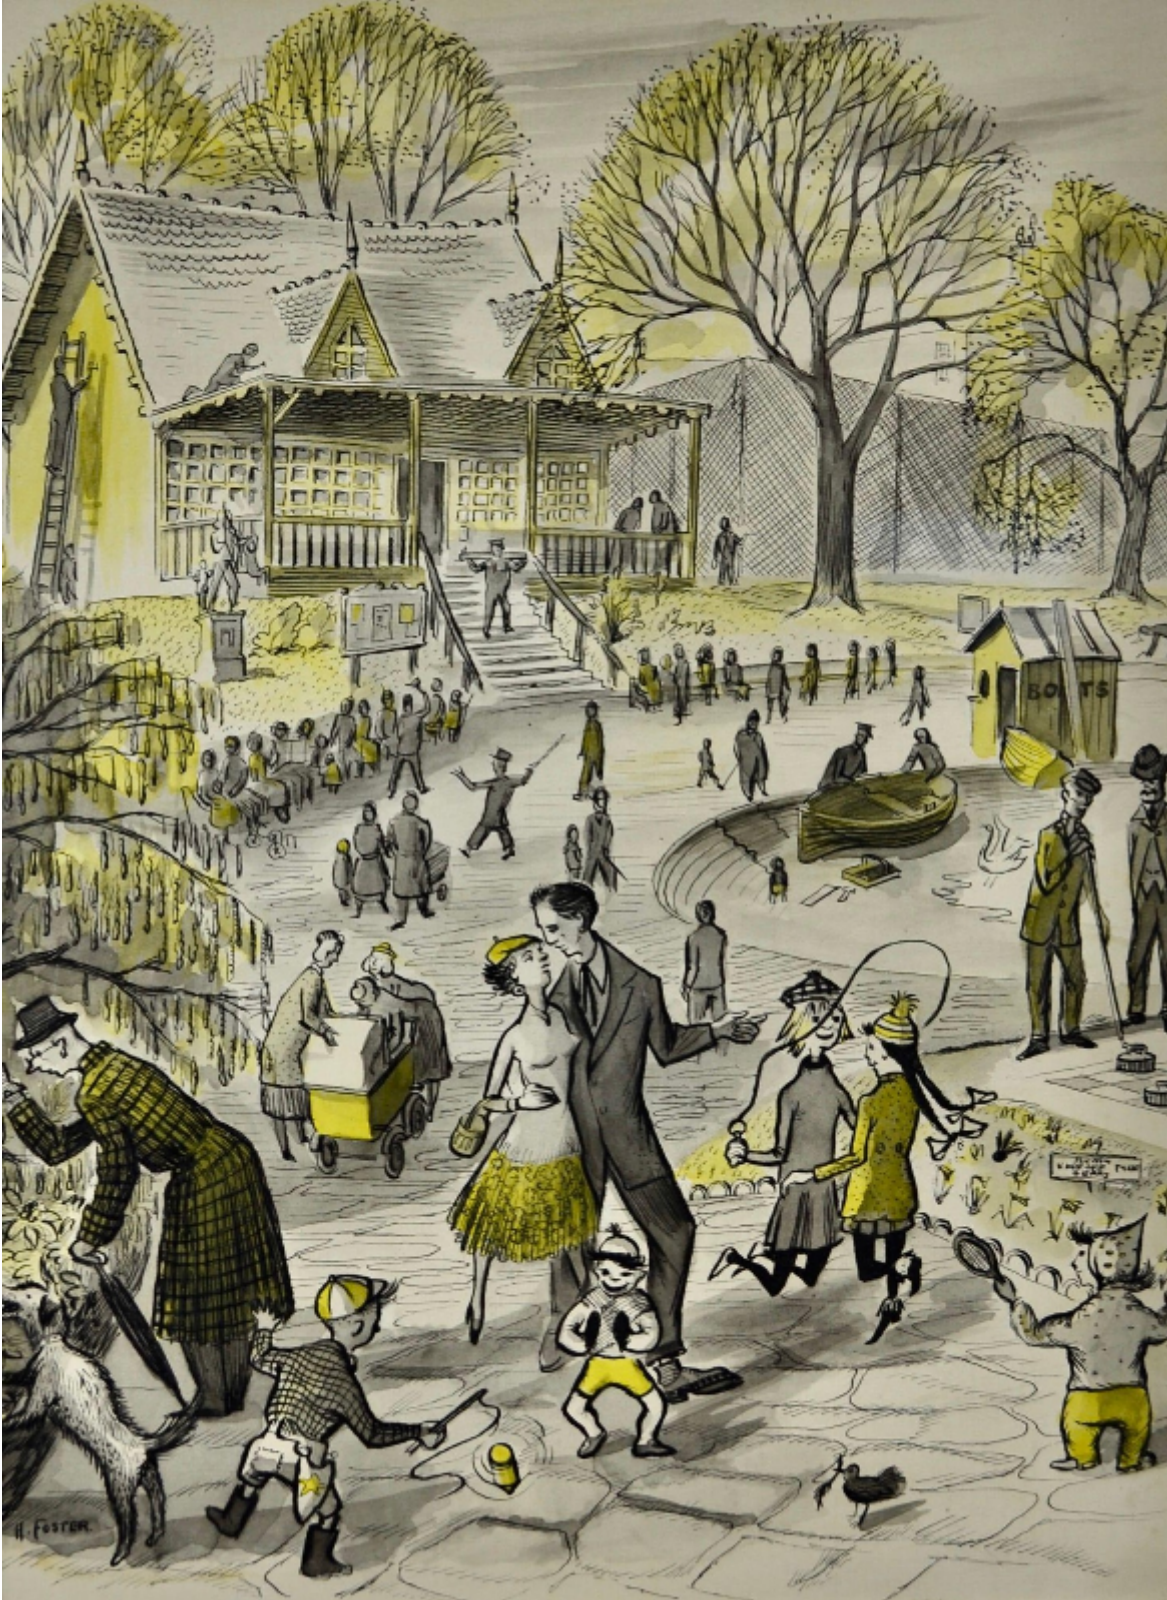

SARAH COLEGRAVE  
FINE ART

The Park in Spring  
H Foster

Sold

Sarah Colegrave Fine Art  
London & Oxfordshire

+44 (0)77 7594 3722 sarah@sarahcolegrave.co.uk

REF: 375199

Height: 29 cm (11.4")

Width: 21 cm (8.3")

Framed Height: 51.5 cm (20.3")

Framed Width: 43 cm (16.9")

## Description

H. FOSTER (fl. circa 1950)

The Park in Spring

Signed Pen and ink and watercolour wash Framed

29 by 21 cm., 11 by 8 in. (frame size 51.5 by 43 cm., 21 by 17 in.)