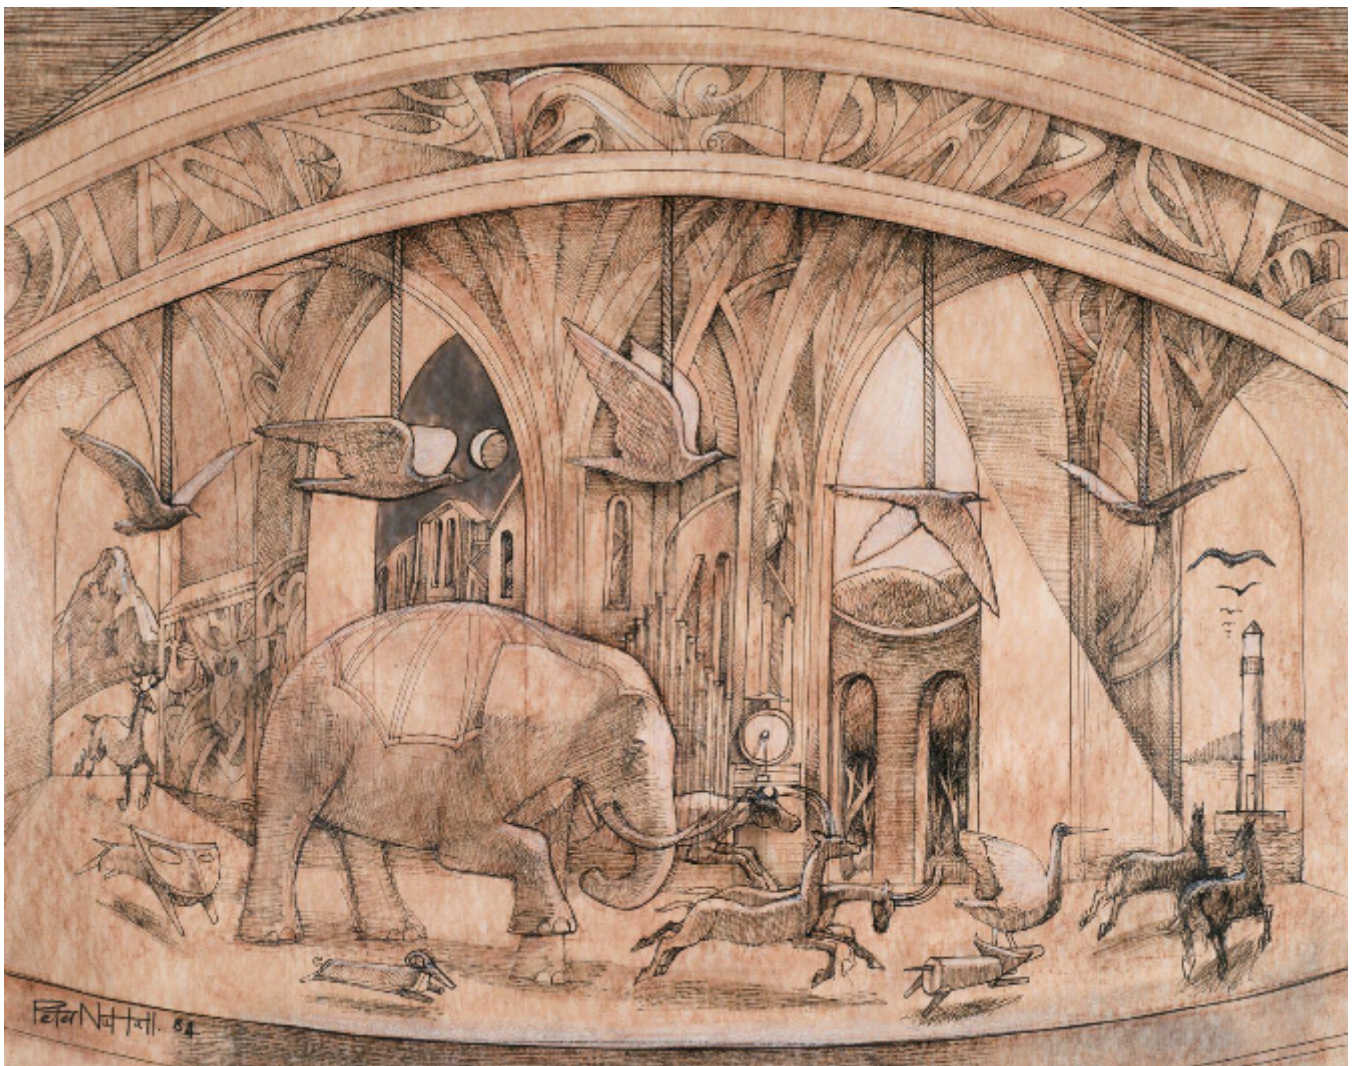

SARAH COLEGRAVE
FINE ART

The Merry Go Round
Peter Nuttall

Sold

REF: 318671

Height: 104.14 cm (41")

Width: 130.81 cm (51.5")

Framed Height: 133.35 cm (52.5")

Framed Width: 160.02 cm (63")

Description

Peter Nuttall was born in Blackburn and studied at Maidstone College of Art where Elisabeth Frink was a tutor. In 1966 he moved to the village of Swavesey, near Cambridge. He is noted for his somewhat surreal drawings in pen and ink, watercolour and chalks. He is represented in the collection of Kettle's Yard, University of Cambridge.