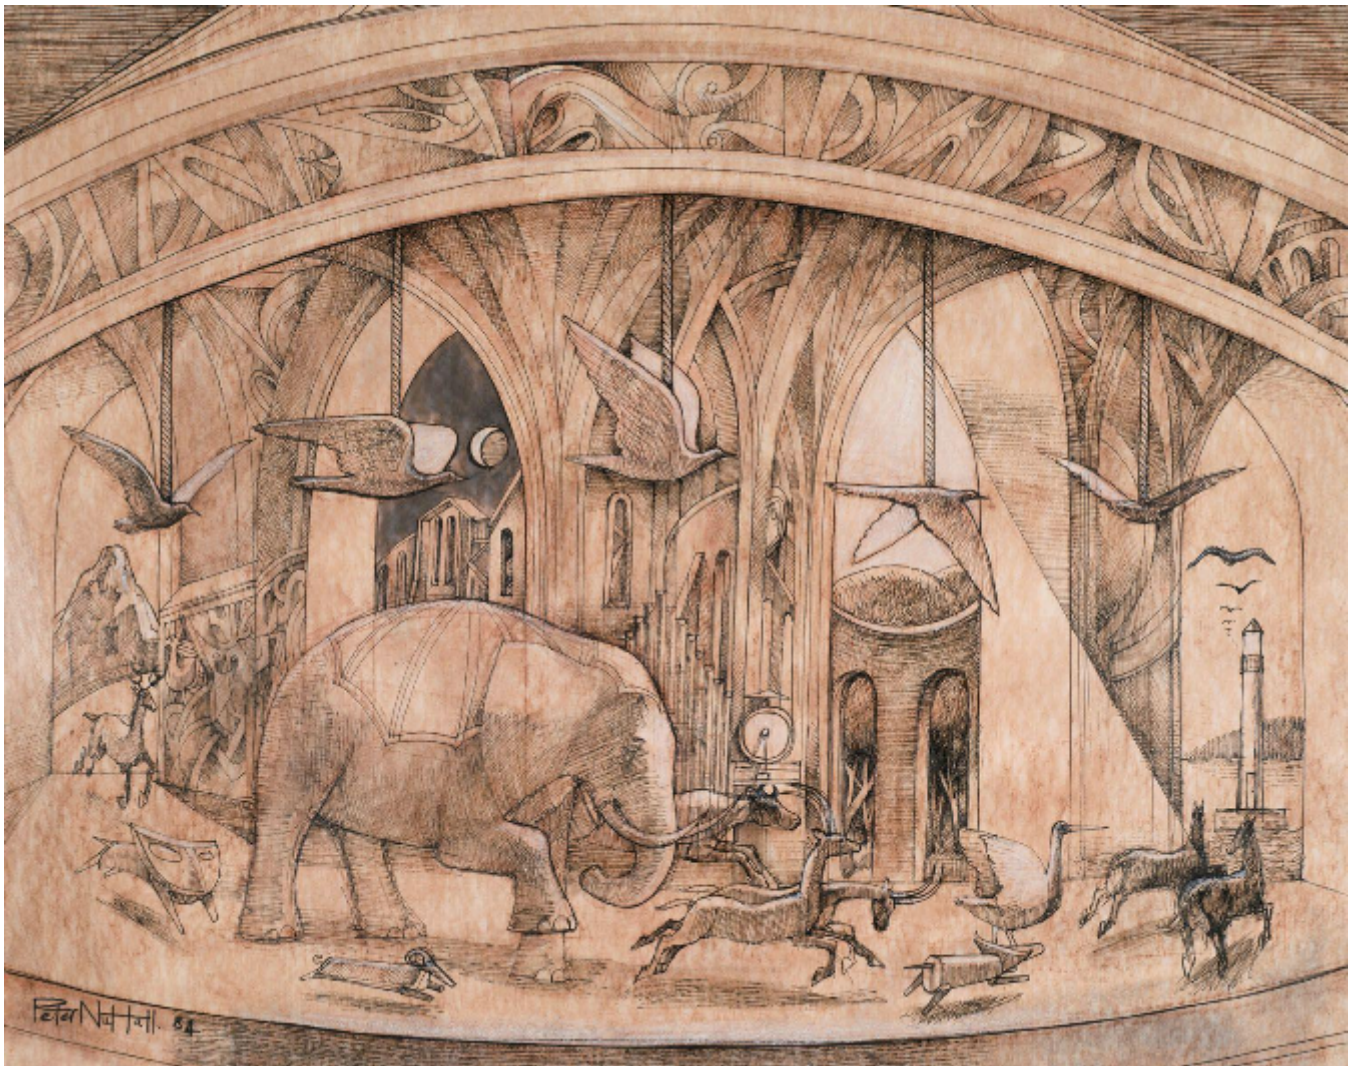

SARAH COLEGRAVE
FINE ART

The Merry Go Round
Peter Nuttall

Sold

Sarah Colegrave Fine Art
London & Oxfordshire

+44 (0)77 7594 3722 sarah@sarahcolegrave.co.uk

REF: 318671

Height: 104.14 cm (41")

Width: 130.81 cm (51.5")

Framed Height: 133.35 cm (52.5")

Framed Width: 160.02 cm (63")

Description

Peter Nuttall was born in Blackburn and studied at Maidstone College of Art where Elisabeth Frink was a tutor. In 1966 he moved to the village of Swavesey, near Cambridge. He is noted for his somewhat surreal drawings in pen and ink, watercolour and chalks. He is represented in the collection of Kettle's Yard, University of Cambridge.