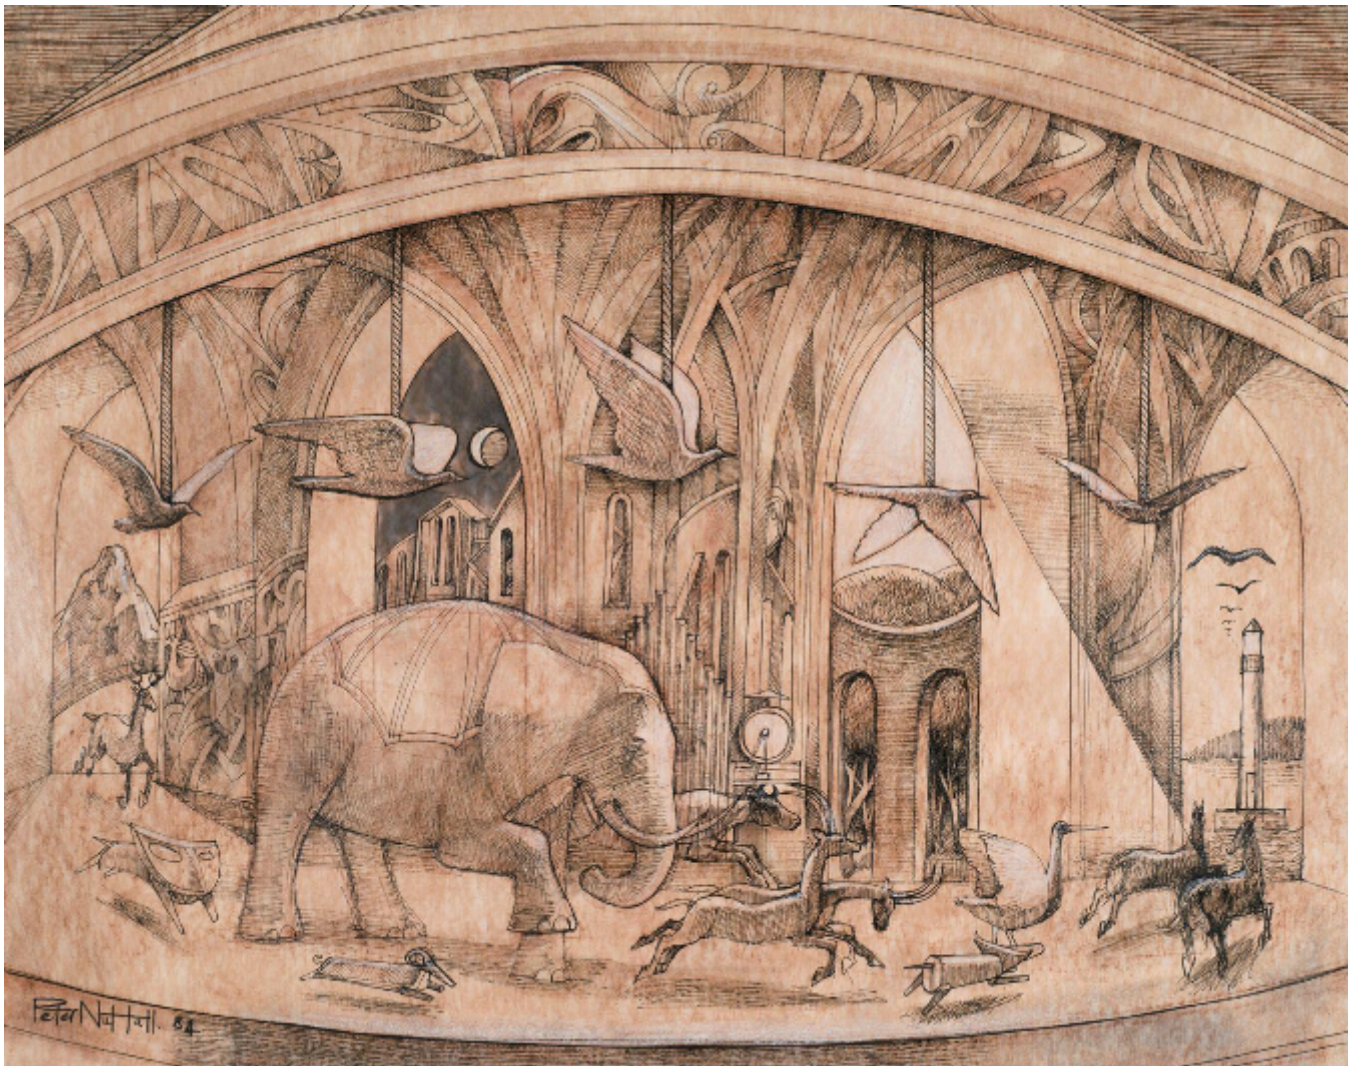

SARAH COLEGRAVE
FINE ART

The Merry Go Round
Peter Nuttall

Sold

REF: 318671

Height: 104.14 cm (41")

Width: 130.81 cm (51.5")

Framed Height: 133.35 cm (52.5")

Framed Width: 160.02 cm (63")

Description

Peter Nuttall was born in Blackburn and studied at Maidstone College of Art where Elisabeth Frink was a tutor. In 1966 he moved to the village of Swavesey, near Cambridge. He is noted for his somewhat surreal drawings in pen and ink, watercolour and chalks. He is represented in the collection of Kettle's Yard, University of Cambridge.