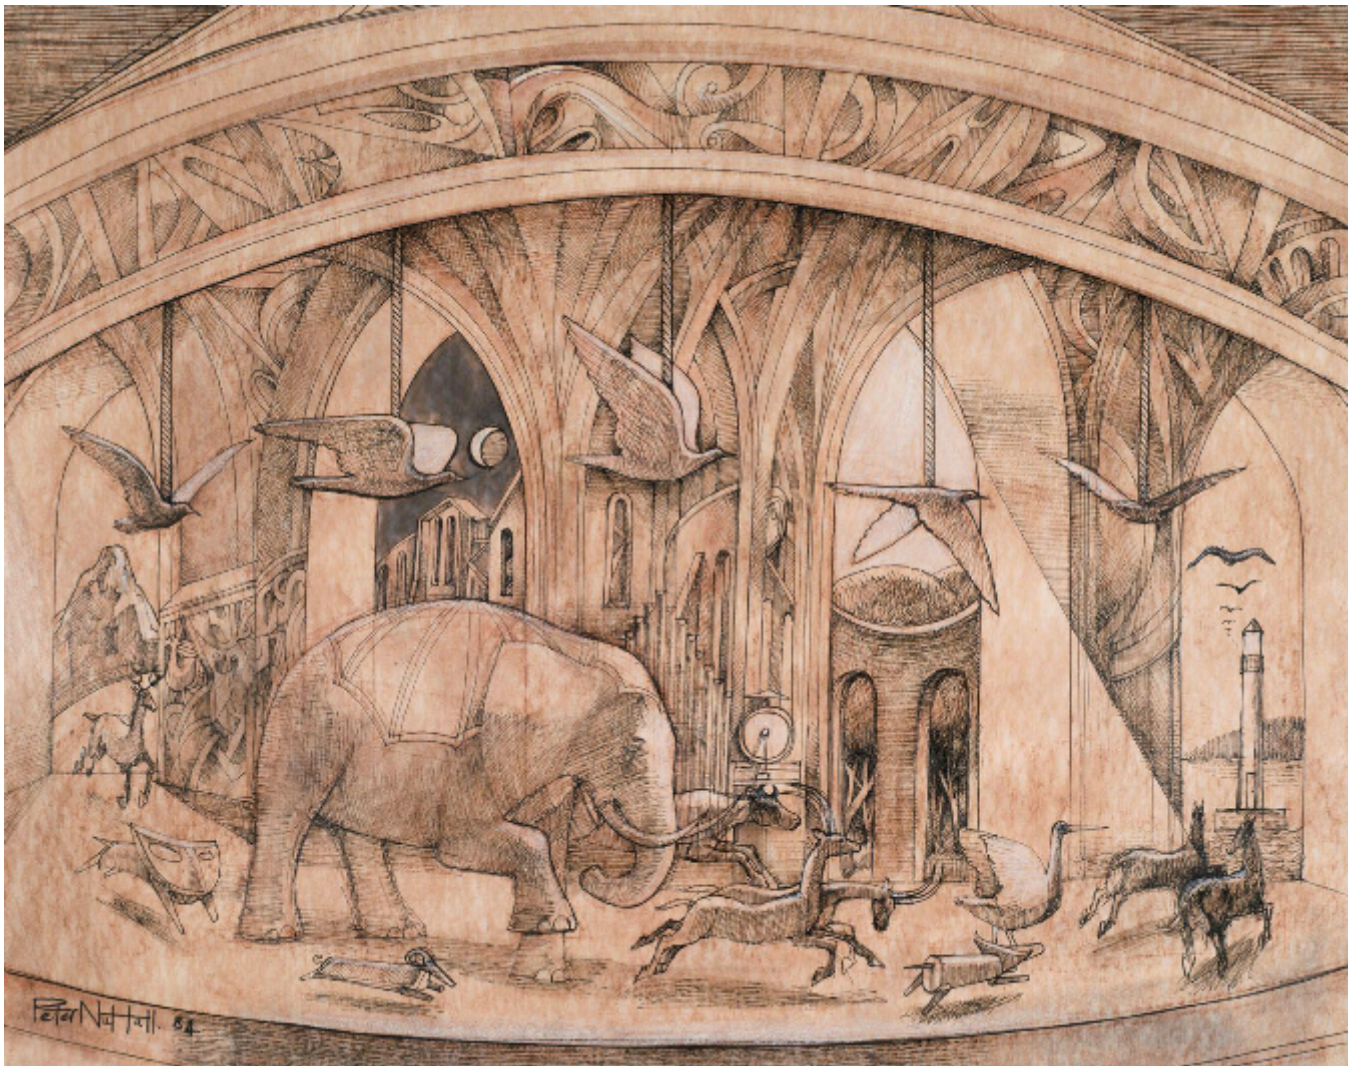

SARAH COLEGRAVE
FINE ART

The Merry Go Round
Peter Nuttall

Sold

Sarah Colegrave Fine Art
London & Oxfordshire

+44 (0)77 7594 3722 sarah@sarahcolegrave.co.uk

REF: 318671

Height: 104.14 cm (41")

Width: 130.81 cm (51.5")

Framed Height: 133.35 cm (52.5")

Framed Width: 160.02 cm (63")

Description

Peter Nuttall was born in Blackburn and studied at Maidstone College of Art where Elisabeth Frink was a tutor. In 1966 he moved to the village of Swavesey, near Cambridge. He is noted for his somewhat surreal drawings in pen and ink, watercolour and chalks. He is represented in the collection of Kettle's Yard, University of Cambridge.