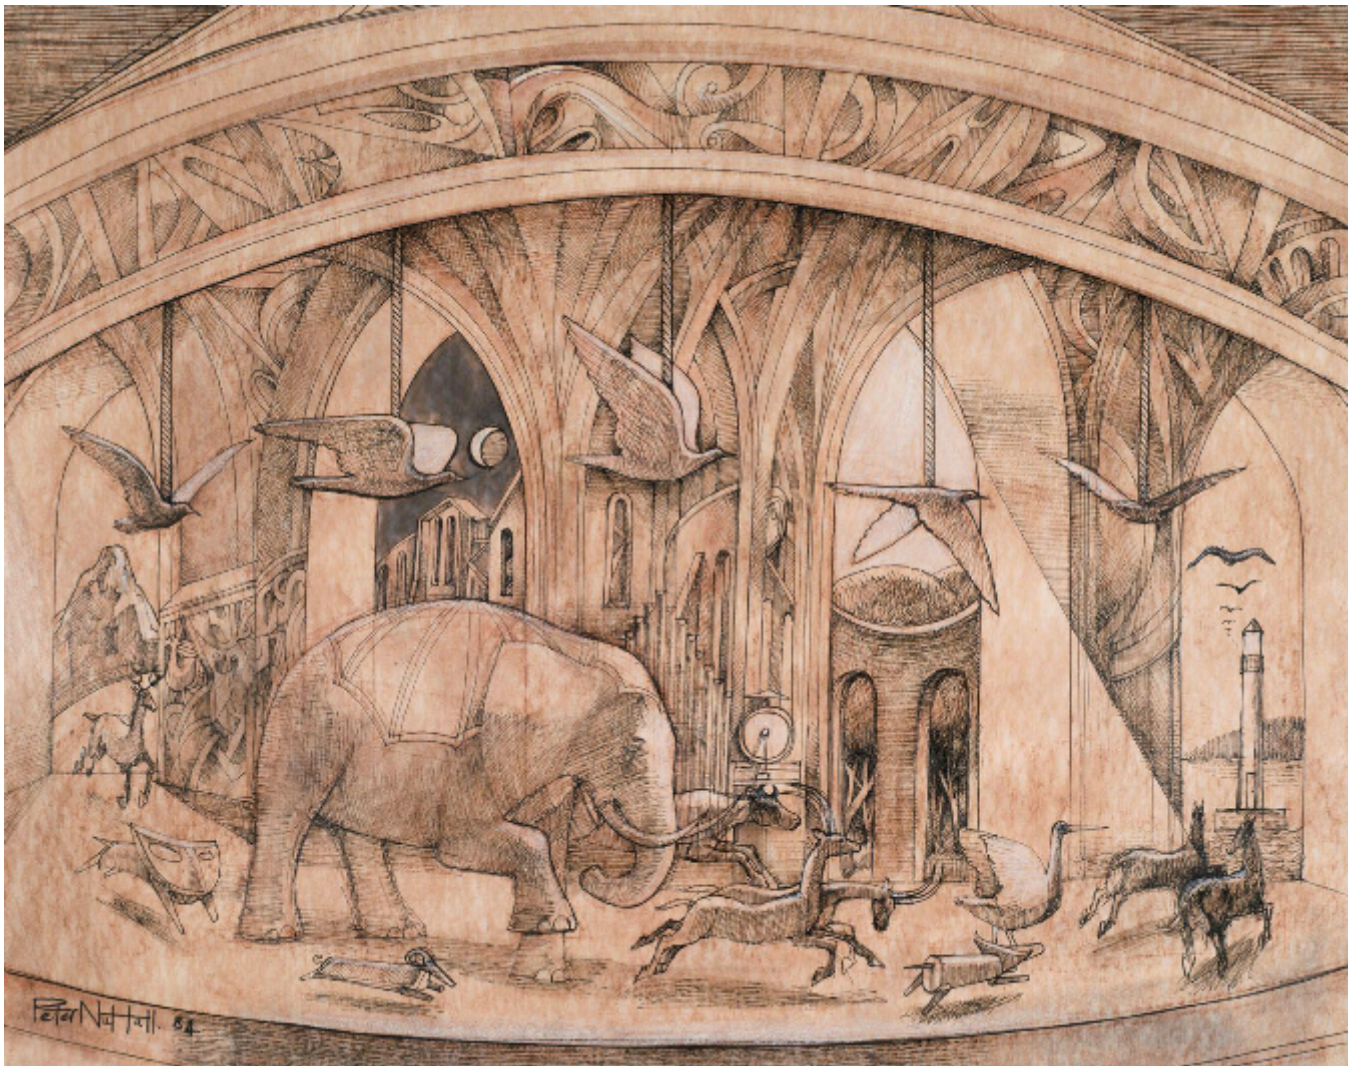

SARAH COLEGRAVE  
FINE ART

The Merry Go Round  
Peter Nuttall

Sold

Sarah Colegrave Fine Art  
London & Oxfordshire

+44 (0)77 7594 3722 sarah@sarahcolegrave.co.uk

REF: 318671

Height: 104.14 cm (41")

Width: 130.81 cm (51.5")

Framed Height: 133.35 cm (52.5")

Framed Width: 160.02 cm (63")

## Description

Peter Nuttall was born in Blackburn and studied at Maidstone College of Art where Elisabeth Frink was a tutor. In 1966 he moved to the village of Swavesey, near Cambridge. He is noted for his somewhat surreal drawings in pen and ink, watercolour and chalks. He is represented in the collection of Kettle's Yard, University of Cambridge.