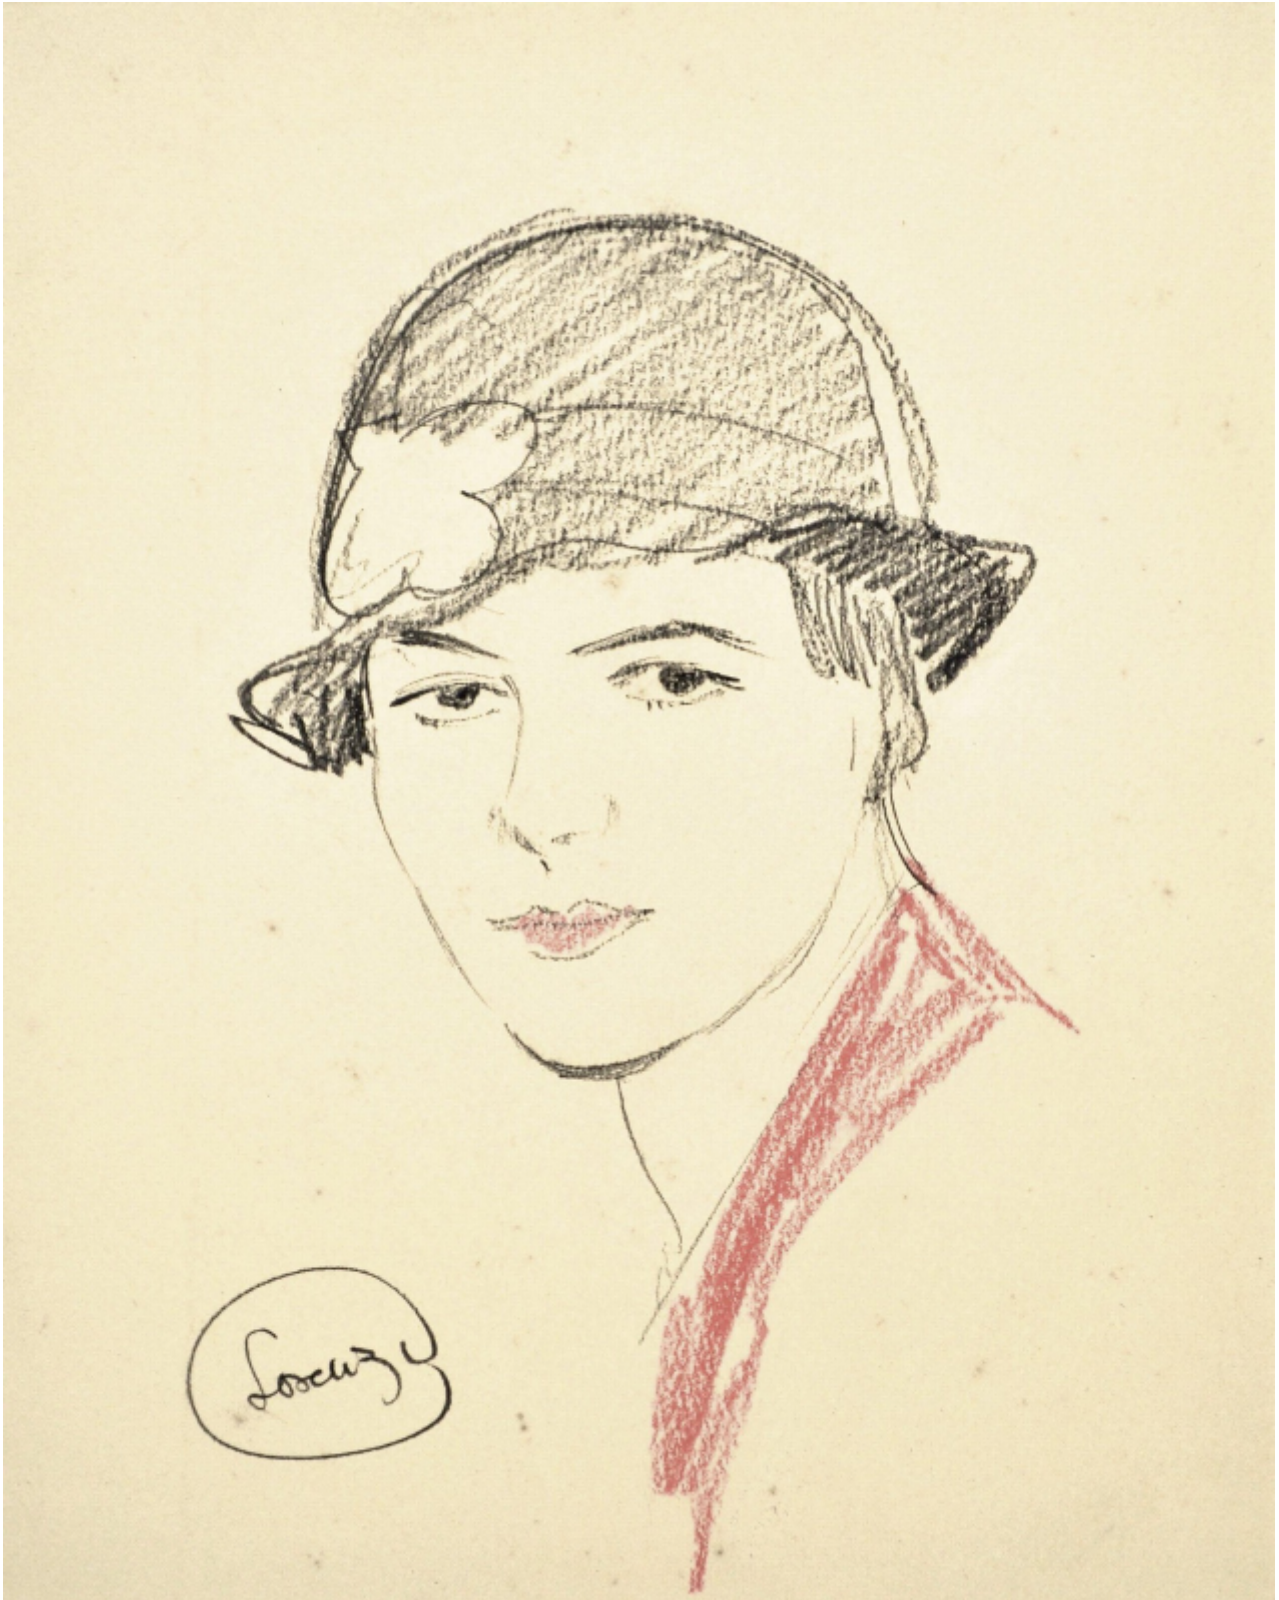

SARAH COLEGRAVE  
FINE ART

Patricia  
British School

Sold

Sarah Colegrave Fine Art  
London & Oxfordshire

+44 (0)77 7594 3722 sarah@sarahcolegrave.co.uk

REF: 375259

Height: 25.5 cm (10")

Width: 20 cm (7.9")

## Description

"Lorenz" (20th Century)

Patricia

Signed, inscribed and dated beneath the mount: Patricia 1932 Pencil and black and red chalk on tinted paper, unframed, in conservation mount only

5.5 by 20 cm., 10 by 8 in. (mount size 41.5 by 35.5 cm., 16 by 14 in.)