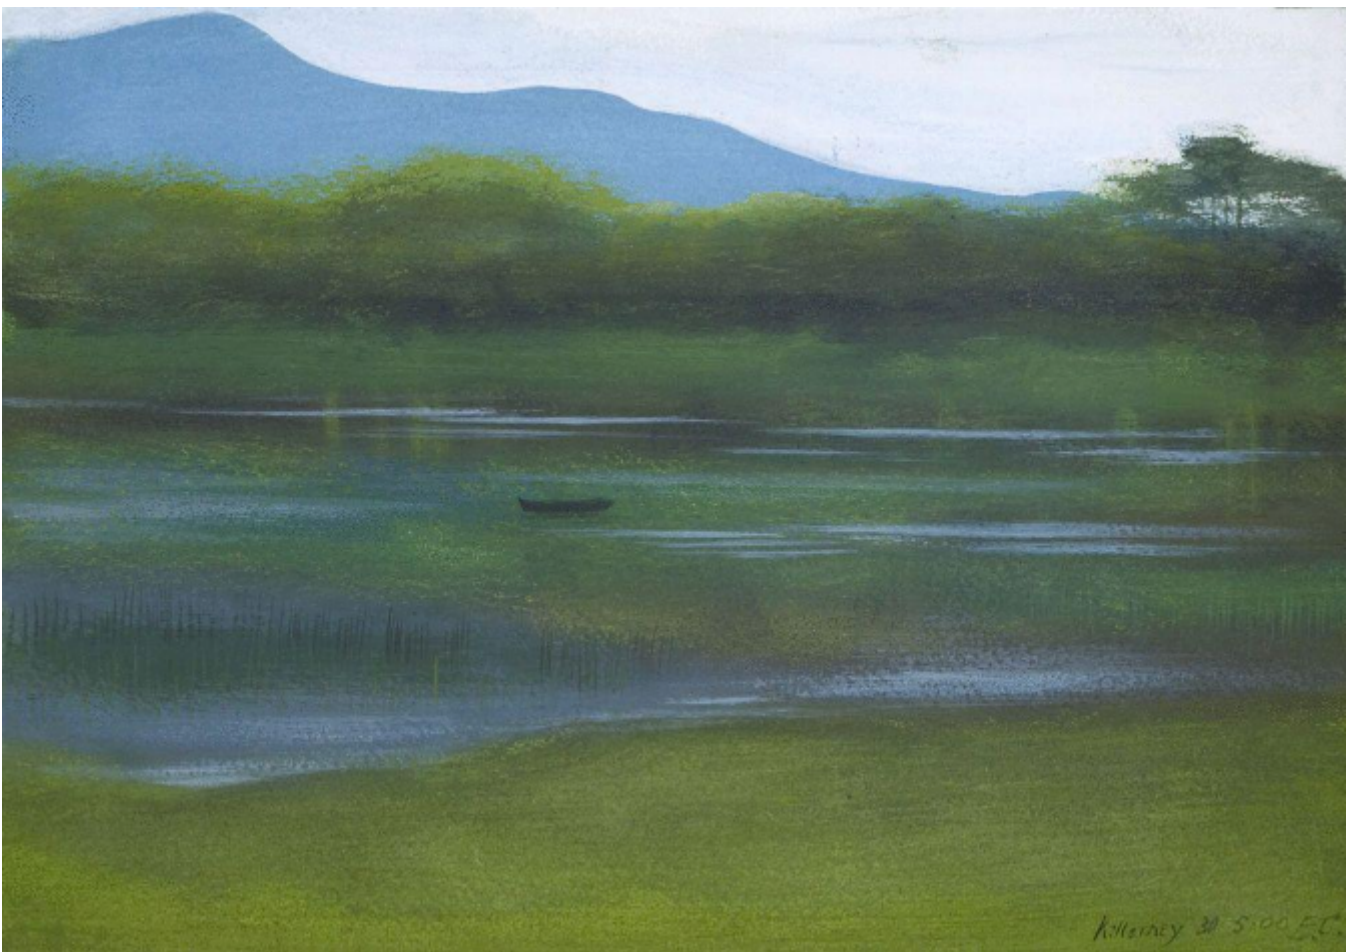

SARAH COLEGRAVE  
FINE ART

Killarney  
Edward Clifford

Sold

REF: 102217

Height: 63.5 cm (25")

Width: 88.9 cm (35")

## Description

Clifford was born in Bristol and studied at the Royal Academy. He painted and exhibited landscapes, portraits and historical subjects in oil and watercolour and had many aristocratic patrons. He was influenced by Burne-Jones and the group of artists who exhibited at Dudley gallery and the present watercolour is typical of his dreamy aesthetic works which led Philip Burne-Jones to write of him: "I think perhaps he is to be seen at his very best in his landscapes, into which he has always infused an atmosphere of romance and beauty as attractive as it was peculiarly individual. I know no other man's work quite like it."