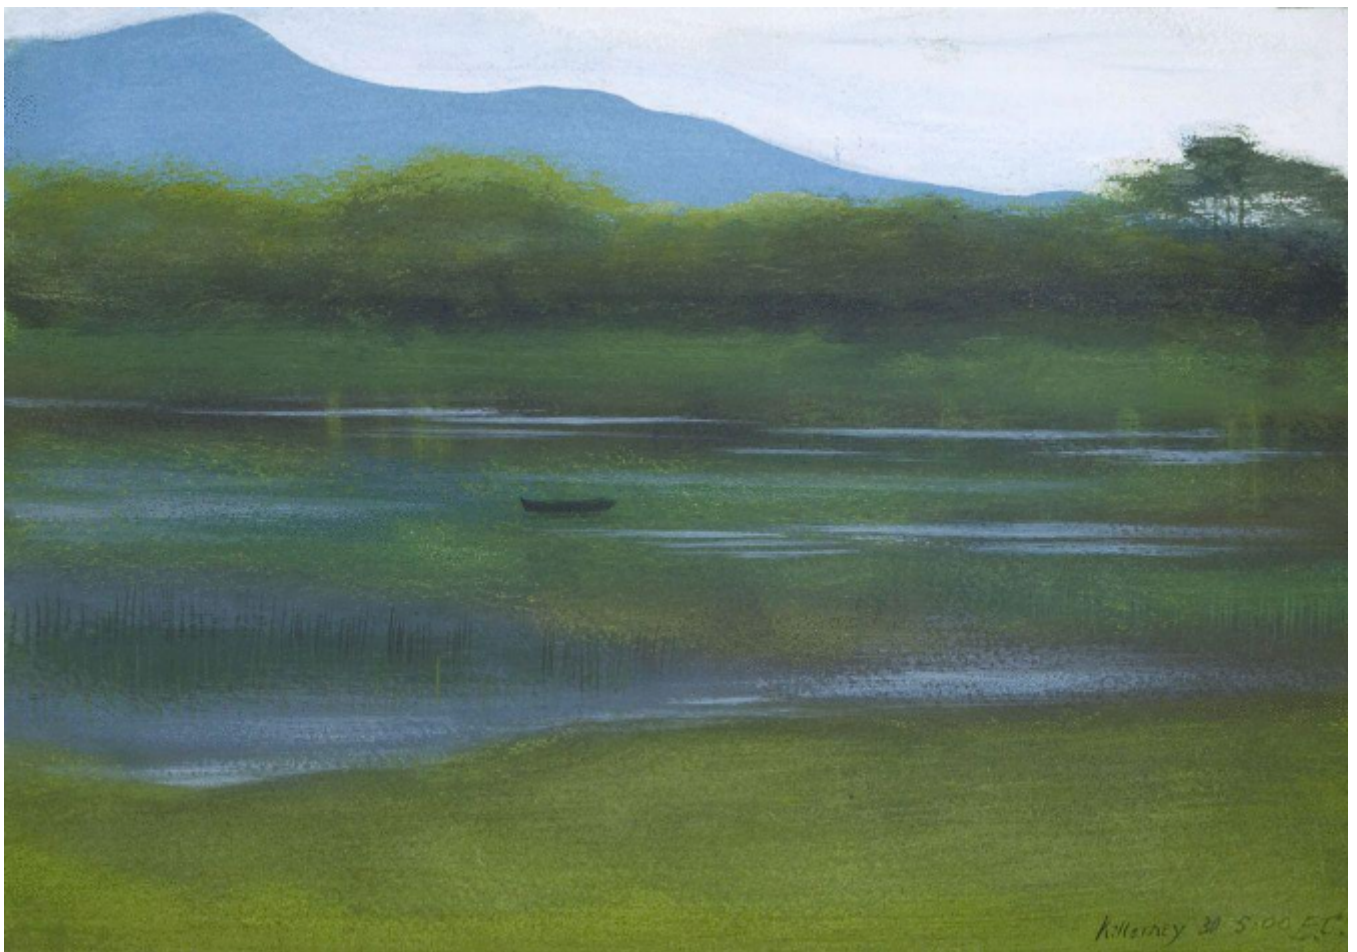

SARAH COLEGRAVE  
FINE ART

Killarney  
Edward Clifford

Sold

REF: 102217

Height: 63.5 cm (25")

Width: 88.9 cm (35")

## Description

Clifford was born in Bristol and studied at the Royal Academy. He painted and exhibited landscapes, portraits and historical subjects in oil and watercolour and had many aristocratic patrons. He was influenced by Burne-Jones and the group of artists who exhibited at Dudley gallery and the present watercolour is typical of his dreamy aesthetic works which led Philip Burne-Jones to write of him: "I think perhaps he is to be seen at his very best in his landscapes, into which he has always infused an atmosphere of romance and beauty as attractive as it was peculiarly individual. I know no other man's work quite like it."