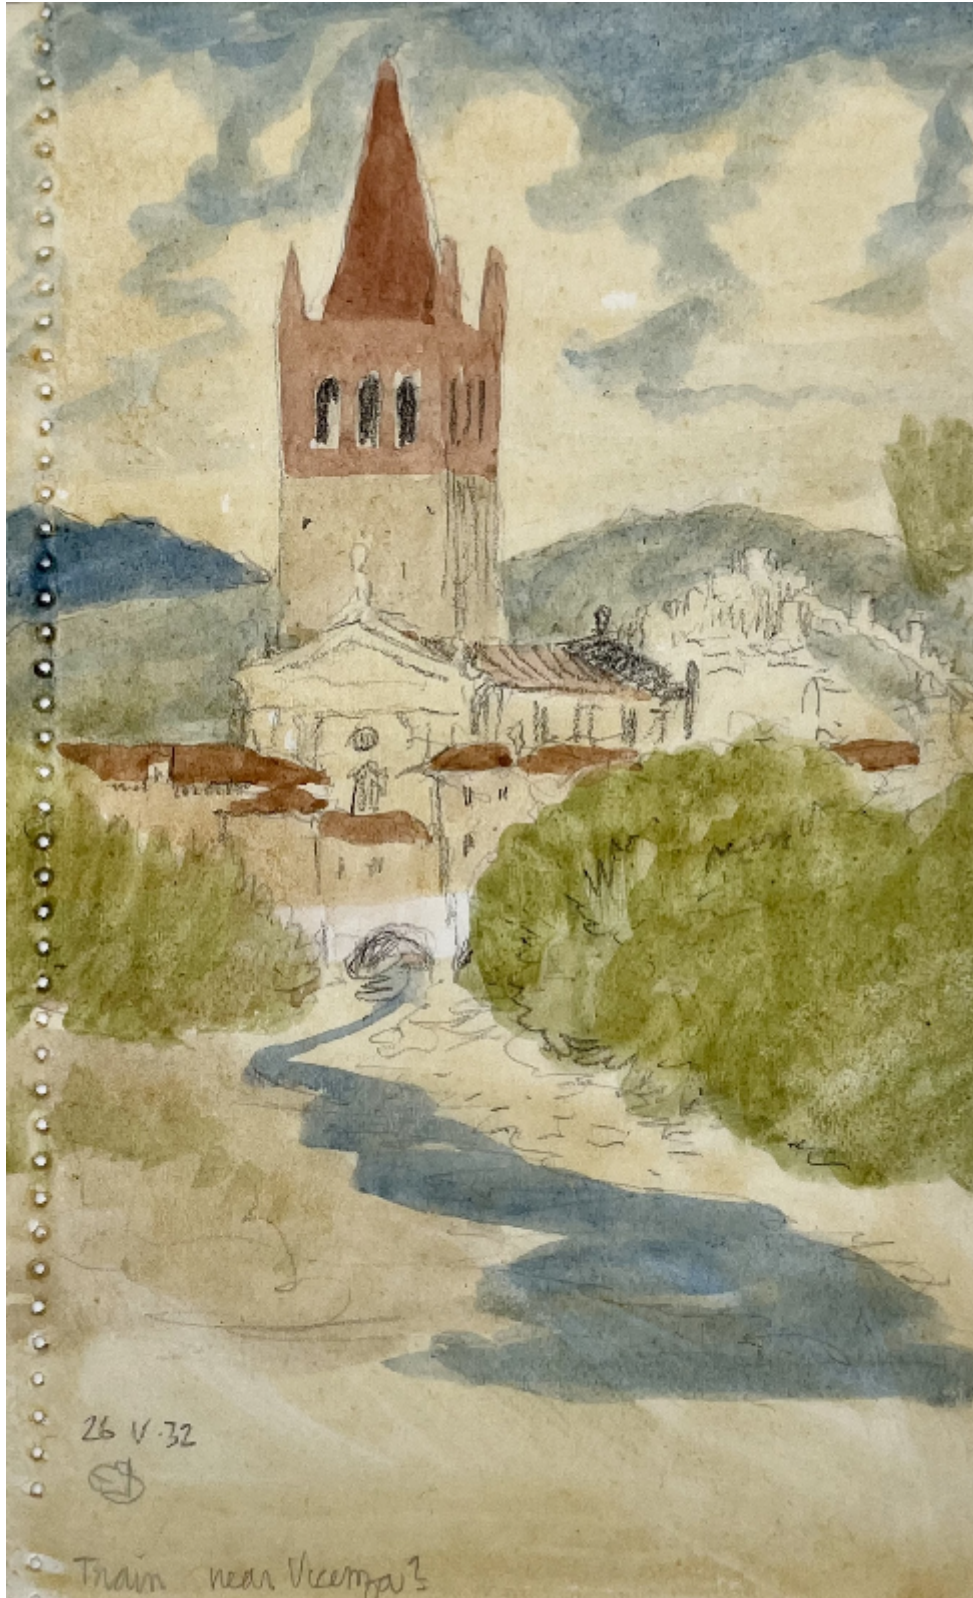

SARAH COLEGRAVE  
FINE ART

Joseph Southall - Church Tower seen from at Train near Vicenza  
Joseph Edward Southall

Sold

REF: JS

### Description

Joseph Edward Southall, RWS, NEAC, RSBA(1861-1944)Church Tower Seen from a Train near  
VicenzaSigned with monogram, dated and ins I.I.:26.V.32 / JES / Train near VicenzaWatercolour over  
pencil, framed16.5 by 10 cm., 6 ½ by 4 in.