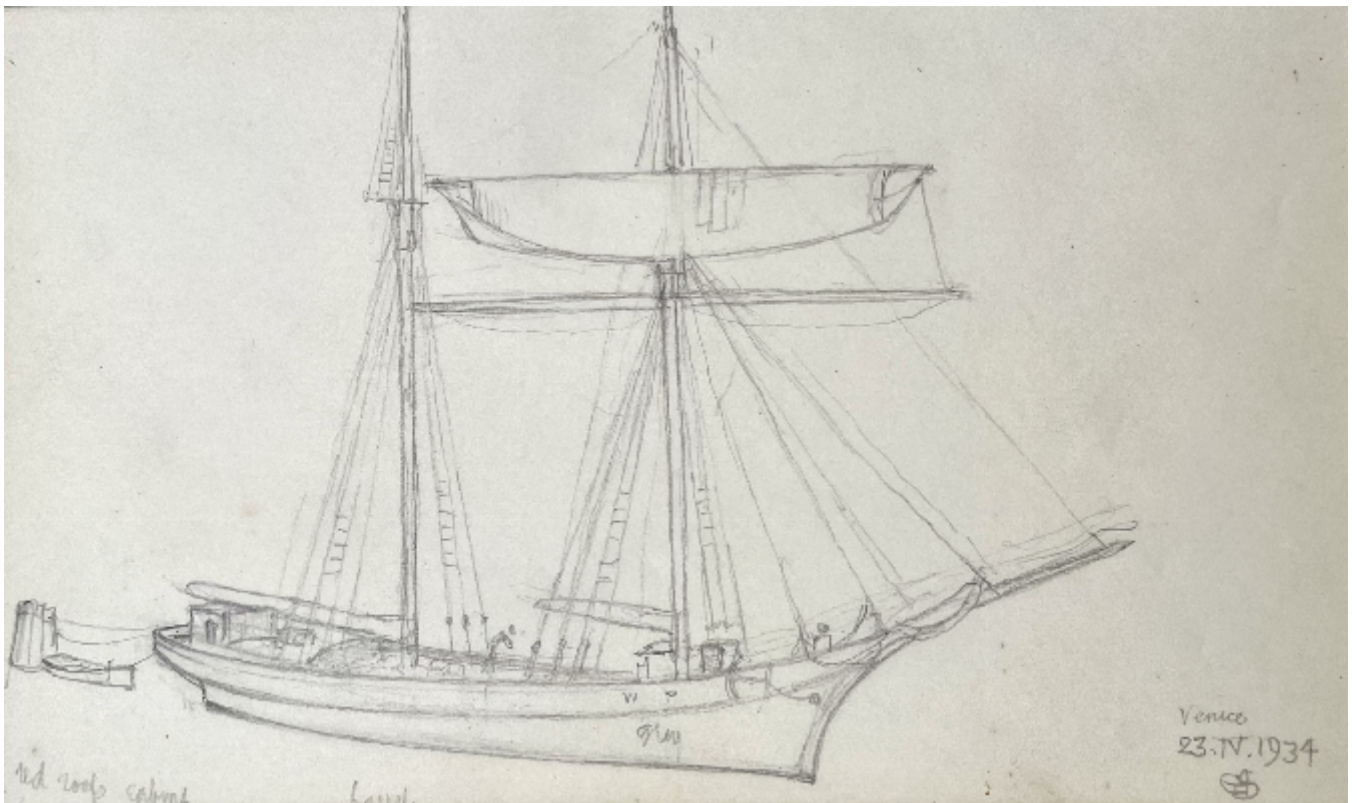

SARAH COLEGRAVE
FINE ART

Joseph Southall - A Brig - Venice
Joseph Edward Southall

Sold

Sarah Colegrave Fine Art
London & Oxfordshire

+44 (0)77 7594 3722 sarah@sarahcolegrave.co.uk

REF: JS138

Description

Joseph Edward Southall, RWS, NEAC, RSBA(1861-1944)A Brig – VeniceSigned with monogram, inscribed and dated l.r.:Venice / 23.IV.1934 / JESPencil, unframed10 by 17 cm., 4 by 6 ¾ in.