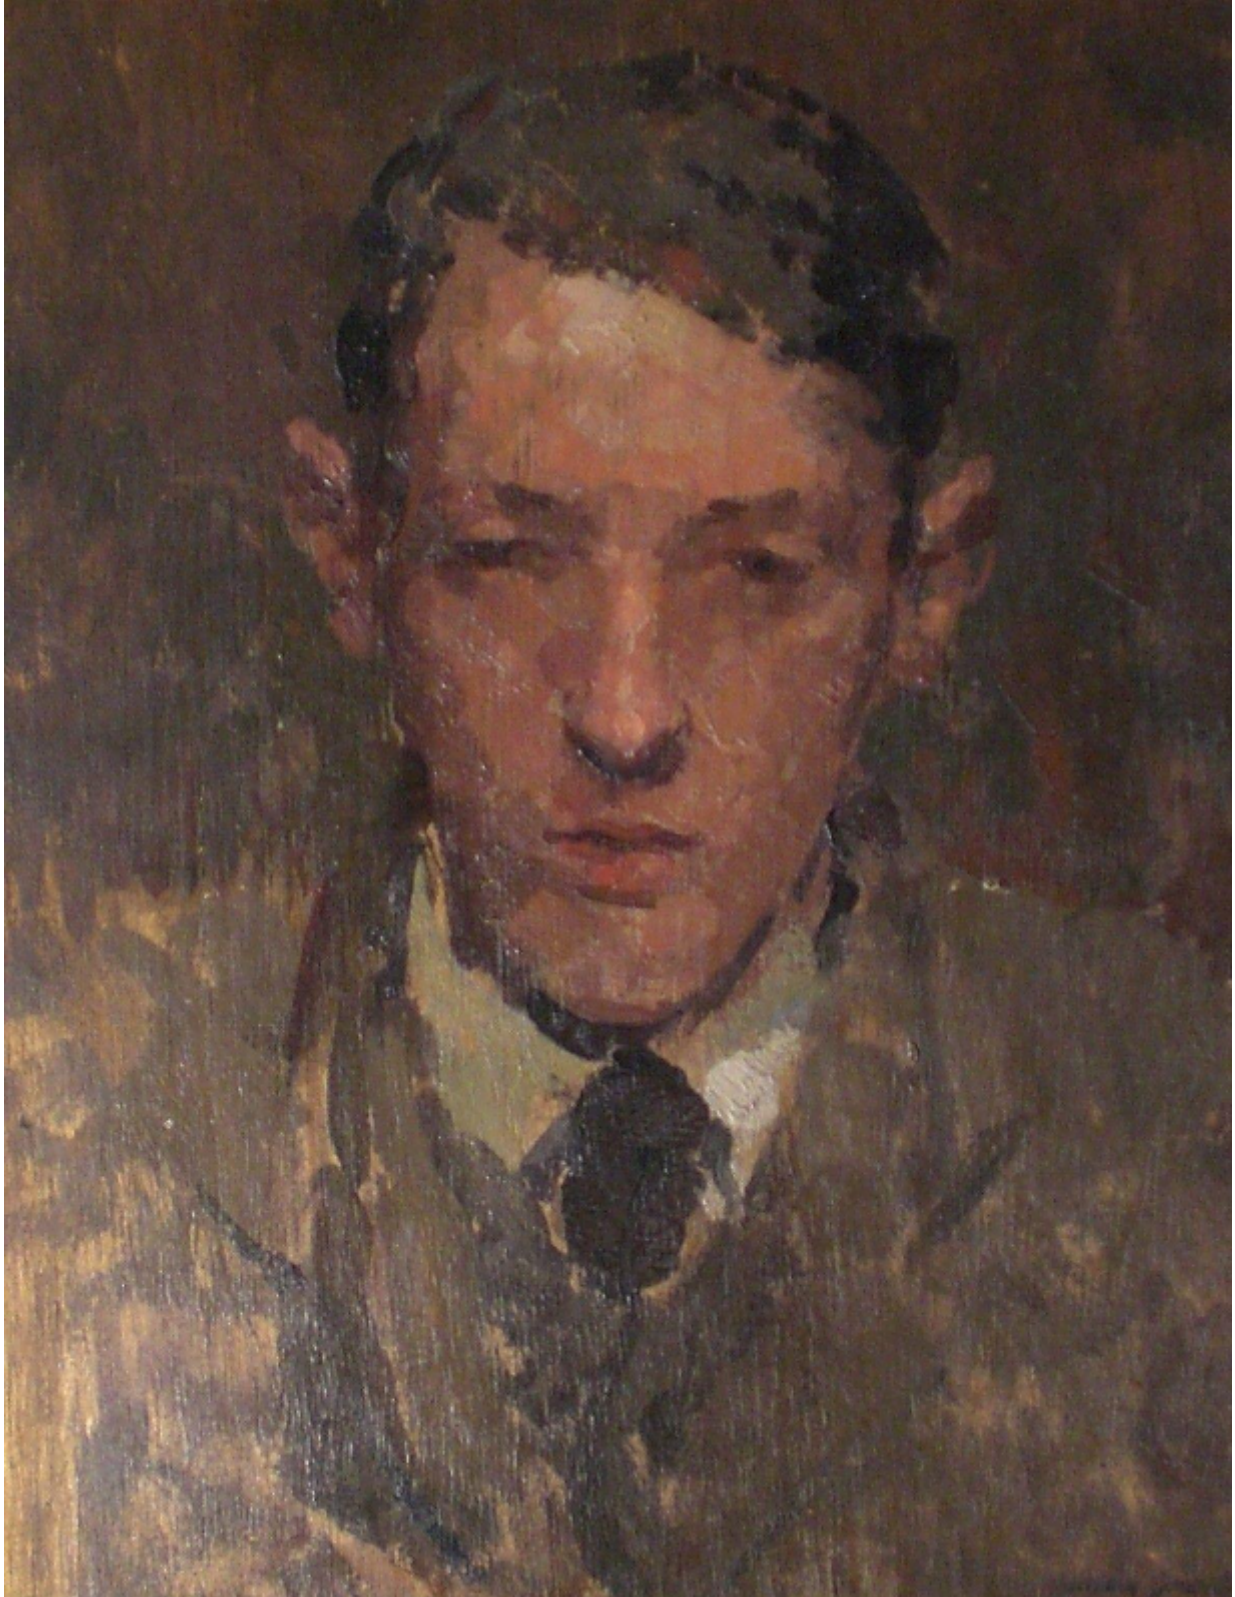

SARAH COLEGRAVE
FINE ART

Portrait of James Dring
William Dring

Sold

REF: 109263

Height: 82.55 cm (32.5")

Width: 63.5 cm (25")

Description

William Dring was born in London and studied at the Slade under Henry Tonks, 1922-25, where he won a first prize for drawing and figure painting. He was a teacher of drawing and painting at Southampton School of Art until 1940, then becoming an official war artist whose work is well represented in the Imperial War Museum. After the war he became a noted exhibitor at the Royal Academy, becoming a full member in 1955. The sitter of this portrait is the artist's younger brother James Dring. Also an artist, James Dring studied at the Clapham School of Art and taught at St Martin's School of Art. He exhibited widely in this country and abroad. This sensitive portrait was painted just after the brothers had left their respective art schools and where at the beginning of their own careers as professional artists.