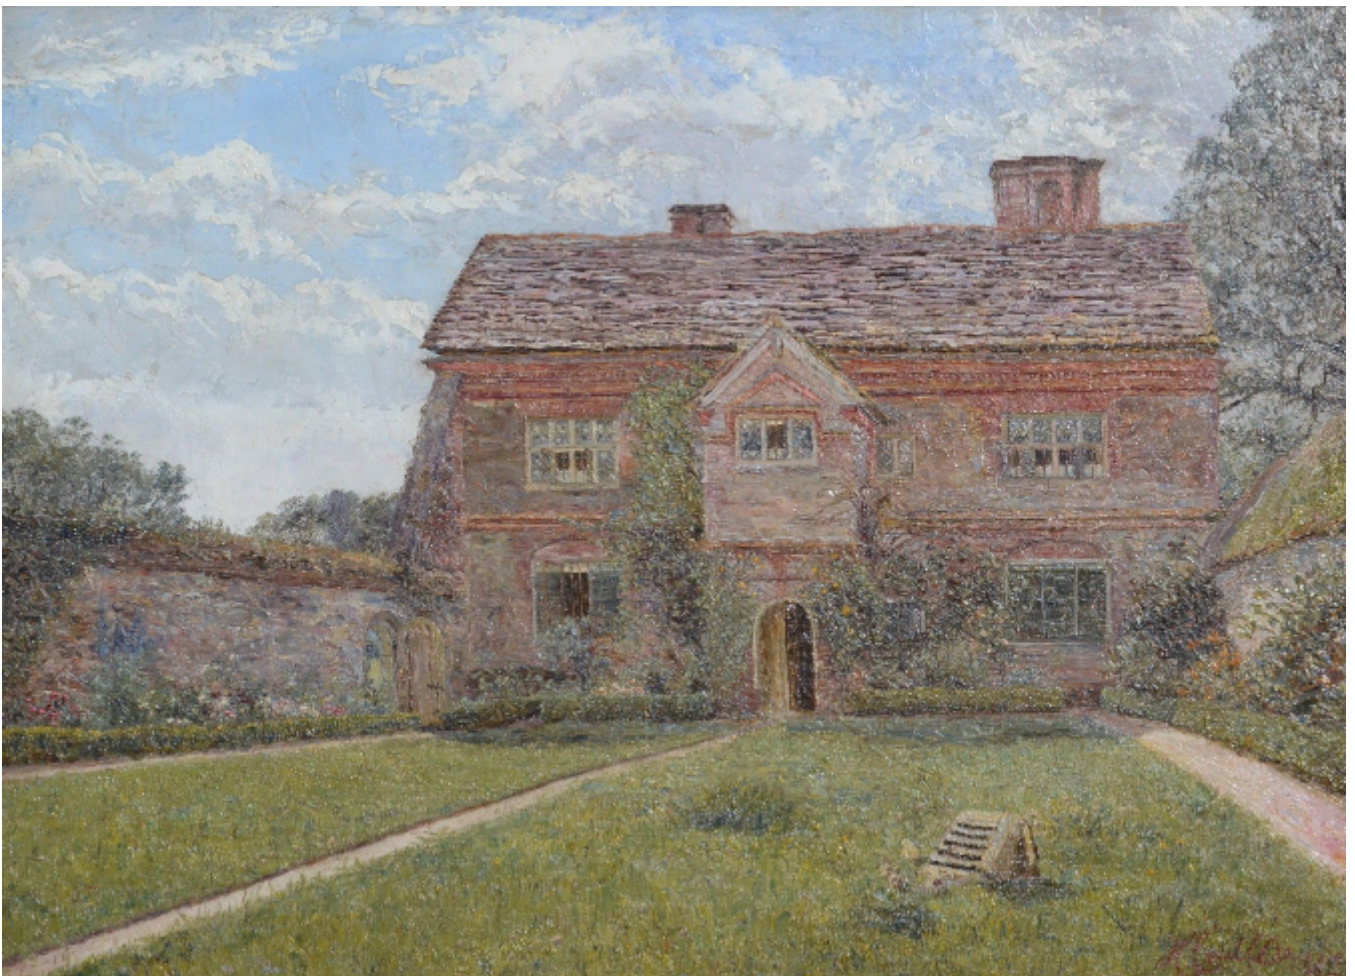

SARAH COLEGRAVE  
FINE ART

Crossways Farm, Abinger  
Herbert Cecil Drane

Sold

REF: 243092

Height: 99.06 cm (39")

Width: 138.43 cm (54.5")

Framed Height: 139.7 cm (55")

Framed Width: 177.8 cm (70")

## Description

Drane painted landscapes the Surrey and Sussex borders and exhibited in London and elsewhere. He died in Forest Green near Dorking. He is represented in the collection of Dorking Heritage Museum.