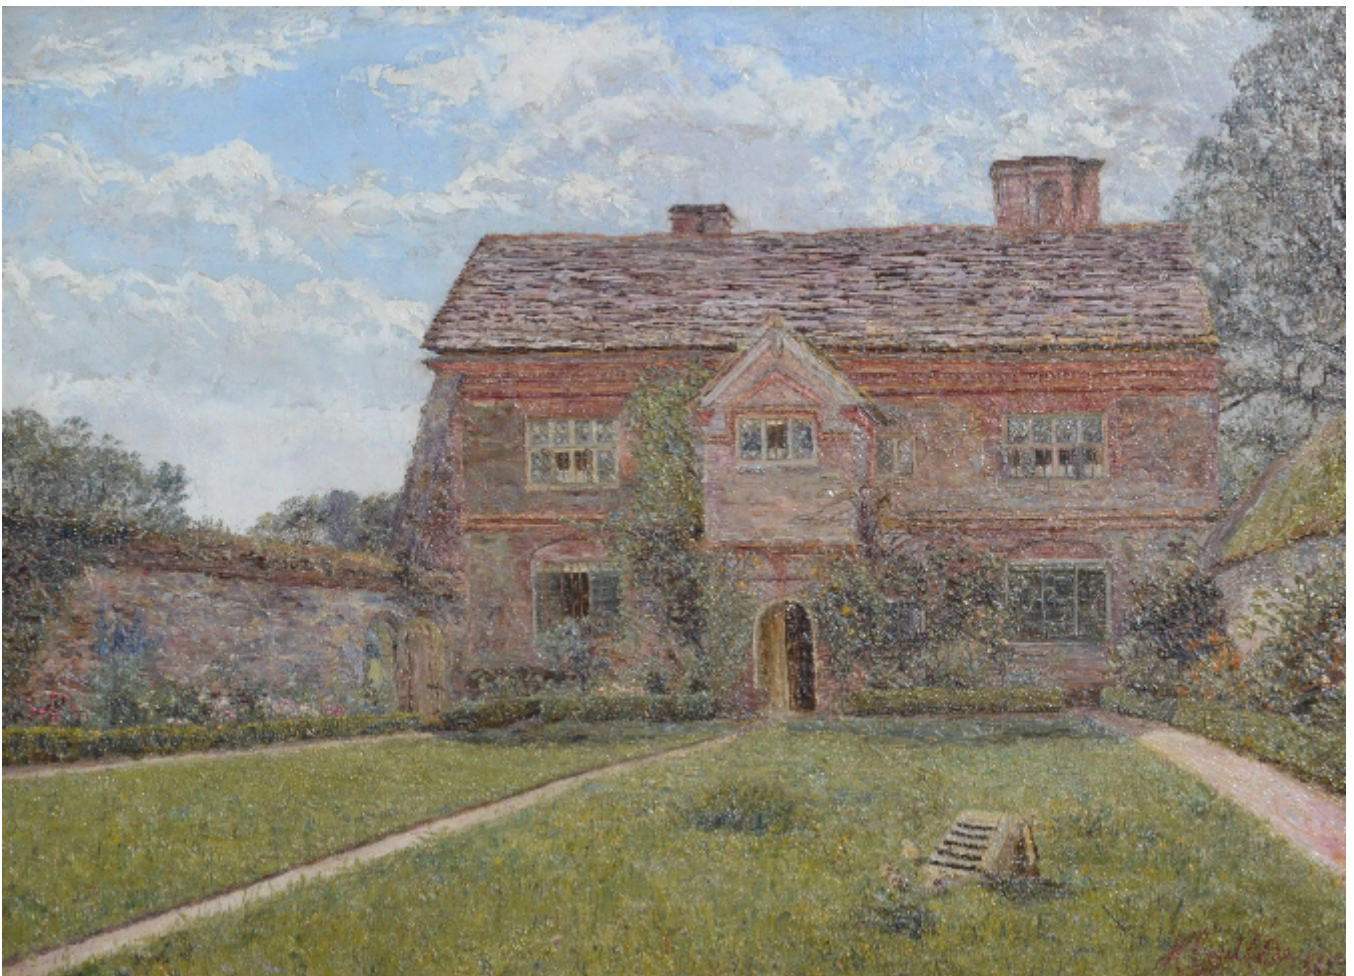

SARAH COLEGRAVE
FINE ART

Crossways Farm, Abinger
Herbert Cecil Drane

Sold

REF: 243092

Height: 99.06 cm (39")

Width: 138.43 cm (54.5")

Framed Height: 139.7 cm (55")

Framed Width: 177.8 cm (70")

Description

Drane painted landscapes the Surrey and Sussex borders and exhibited in London and elsewhere. He died in Forest Green near Dorking. He is represented in the collection of Dorking Heritage Museum.