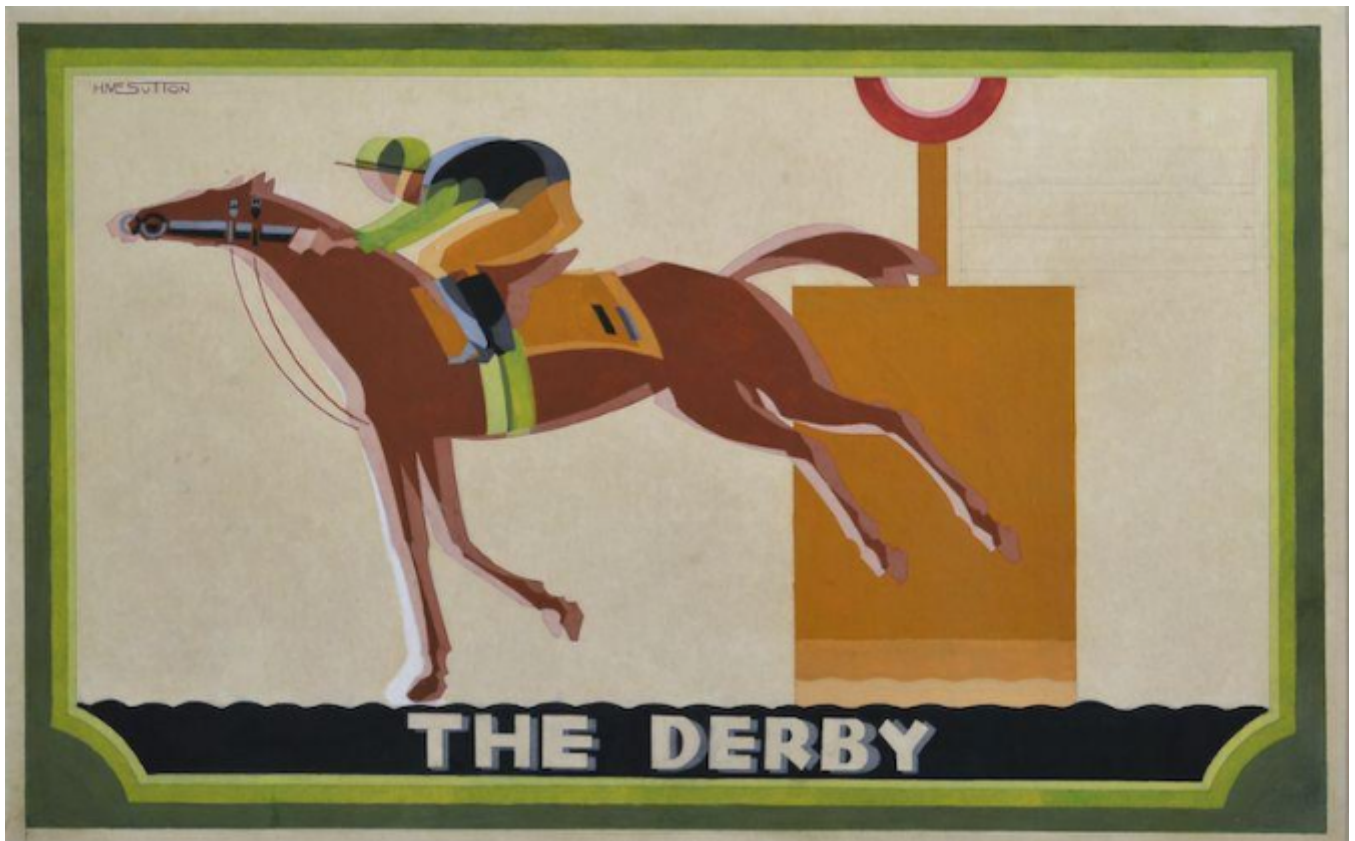

SARAH COLEGRAVE
FINE ART

The Derby
Hector Mcdonald Sutton

Sold

REF: 375205

Height: 31 cm (12.2")

Width: 48.5 cm (19.1")

Framed Height: 52 cm (20.5")

Framed Width: 70 cm (27.6")

Description

HECTOR McDONALD SUTTON (1903-1992)

The Derby

Signed u.l.: HMcSUTTON Gouache

31 by 48.5 cm., 12 by 19 in. (frame size 52 by 70 cm., 20 by 27 in.)

Sutton was born in Walsall Wood, Staffordshire and studied at Southport and Liverpool Schools of Art before going on to the Royal College of Art. Between 1928-1937, he assisted Alfred Kingsley Lawrence, one of his tutors at the Royal College of Art, to complete the Bank of England Murals. Working as a painter, mural artist, print maker and later sculptor, Sutton exhibited at the Royal Academy and in the provenances. He held a number of teaching posts, becoming the first principal of Mansfield College of Art and was adviser to Nottinghamshire Education Committee. This early poster design dates to the 1920s or early 1930s.