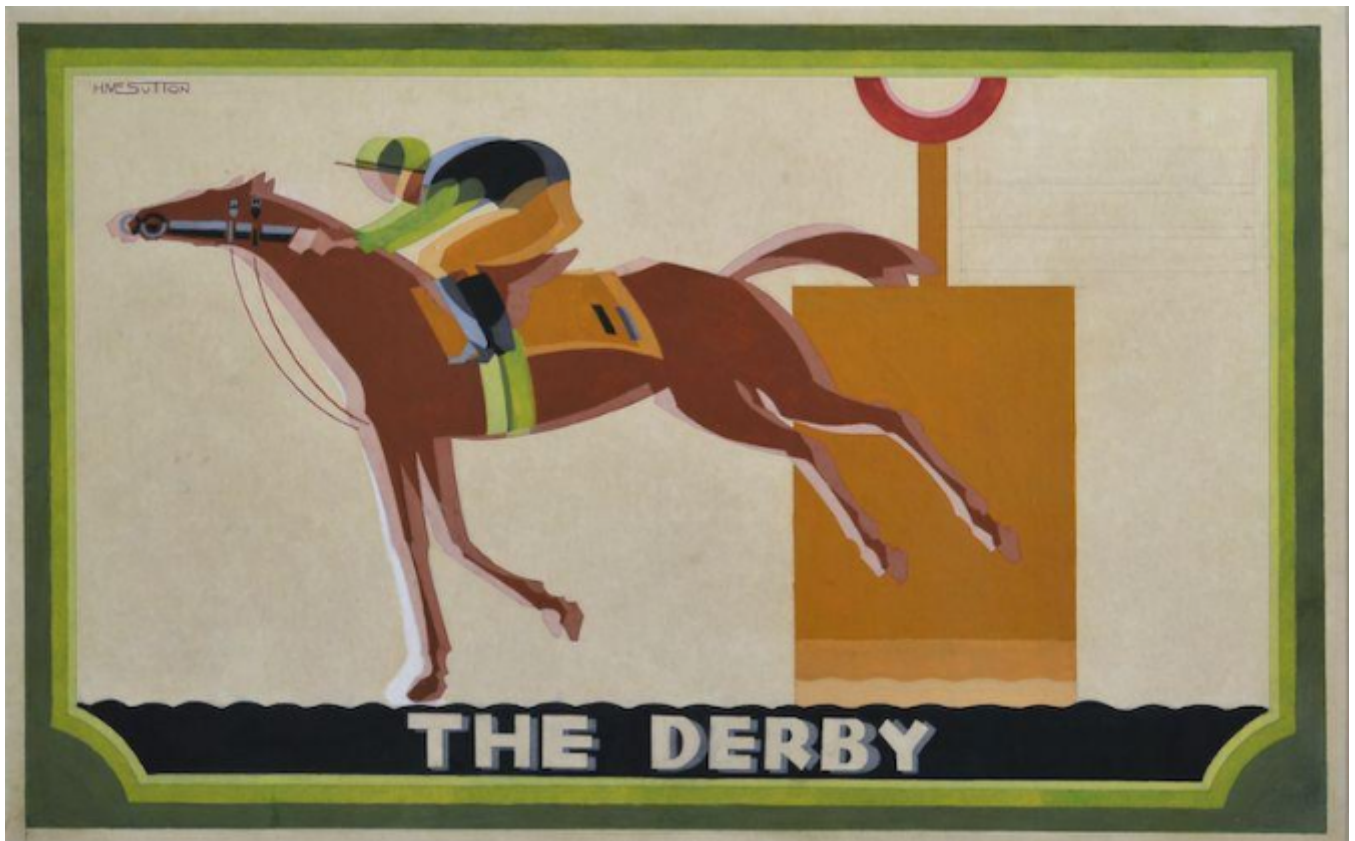

SARAH COLEGRAVE
FINE ART

The Derby
Hector Mcdonald Sutton

Sold

Sarah Colegrave Fine Art
London & Oxfordshire

+44 (0)77 7594 3722 sarah@sarahcolegrave.co.uk

REF: 375205

Height: 31 cm (12.2")

Width: 48.5 cm (19.1")

Framed Height: 52 cm (20.5")

Framed Width: 70 cm (27.6")

Description

HECTOR McDONALD SUTTON (1903-1992)

The Derby

Signed u.l.: HMcSUTTON Gouache

31 by 48.5 cm., 12 by 19 in. (frame size 52 by 70 cm., 20 by 27 in.)